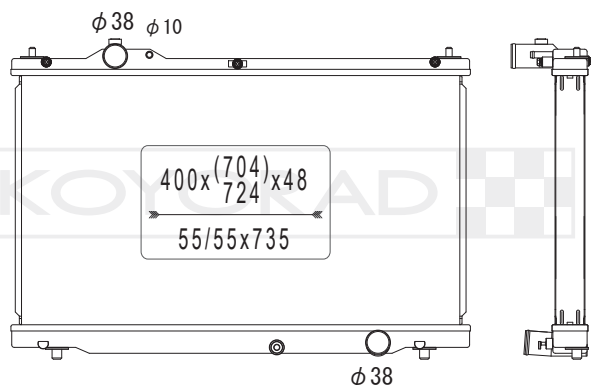

KH012170

16400 38210

MODEL NAME	VEHICLE CODE	ENGINE	YEAR
LEXUS IS-f MT	DBA-USE20	2UR-GSE	7.10 ~

KH012204

16400 51040

MODEL NAME	VEHICLE CODE	ENGINE	YEAR
LANDCRUISER AT	-	-	-