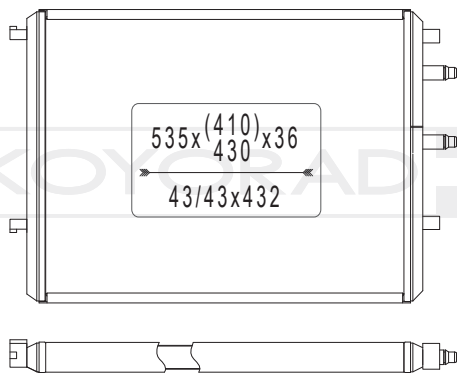

MODEL NAME	VEHICLE CODE	ENGINE	YEAR
BMW M3 / M4	F80	S55B30T0	15.00 ~ 18.00

KV423704

CSF 8075 | 1711 2 284 608