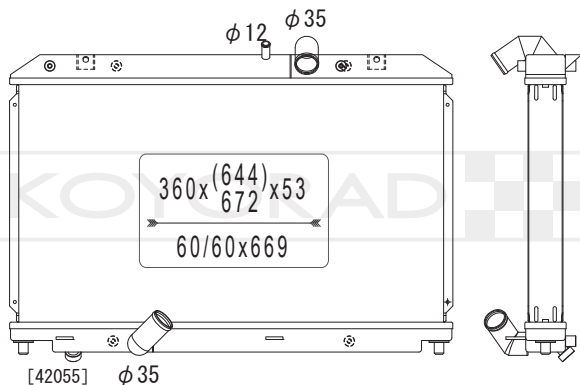

KV060650

BP4W 15 200A | BP5A 15 200

MODEL NAME	VEHICLE CODE	ENGINE	YEAR
ROADSTER / MIATA / MX-5 MT	GF-NB6C	B6-ZE	97.12 ~ 05.08
	GF-NB6C	BP-ZE	97.12 ~ 05.08

KL061615V

N3H1 15 200C

MODEL NAME	VEHICLE CODE	ENGINE	YEAR
RX-8 MT	LA-SE3P	13B-MSP	03.04 ~