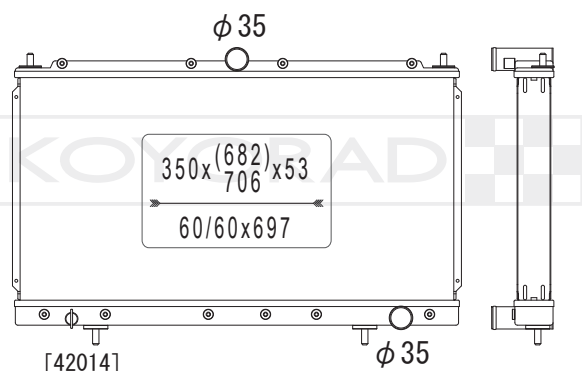

KV030680

MODEL NAME	VEHICLE CODE	ENGINE	YEAR
ECLIPSE MT	-	-	~