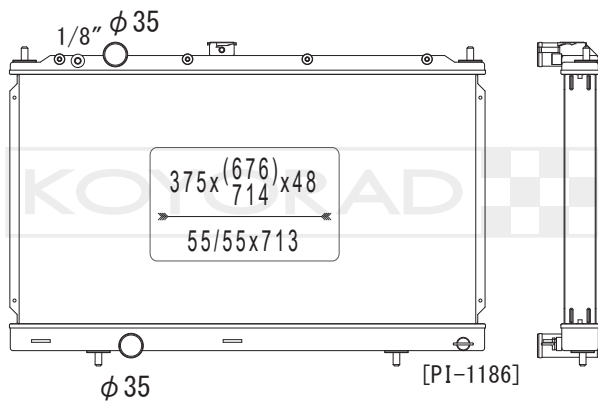

INDEX

TOYOTA

NISSAN

MITSUBISHI

HINO

ISUZU

MAZDA

DAIHATSU

HONDA

SUBARU

SUZUKI

NON-JAPANESE