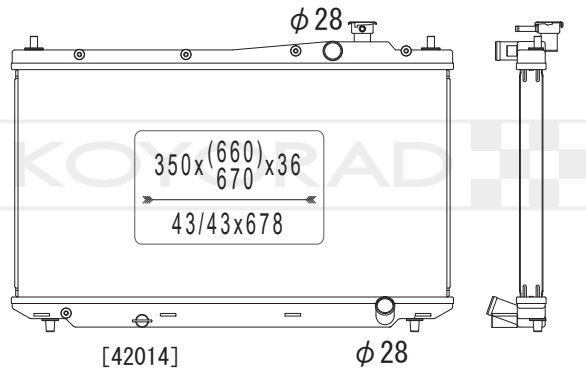

KV081167R

19010 PMM A01

MODEL NAME	VEHICLE CODE	ENGINE	YEAR
CIVIC MT	-	-	~