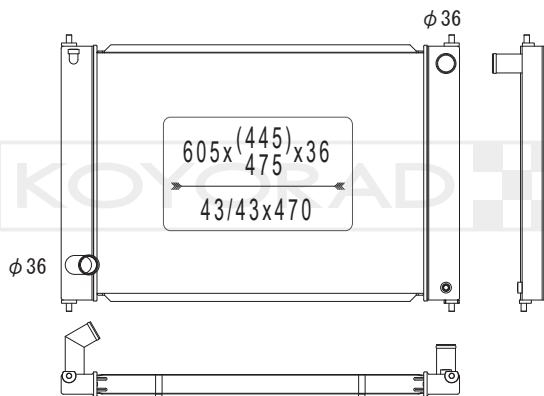

KH023194

MODEL NAME	VEHICLE CODE	ENGINE	YEAR
GT-R TBO MT	-	-	~

KH023337

21410 4JA1A

MODEL NAME	VEHICLE CODE	ENGINE	YEAR
NAVARA MT	D23	YS23DTT	15.11 ~

KV023478

MODEL NAME	VEHICLE CODE	ENGINE	YEAR
370Z MT	-	-	~