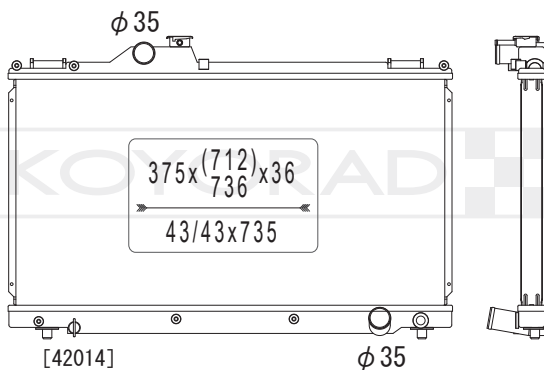

MODEL NAME	VEHICLE CODE	ENGINE	YEAR
ALTEZZA / LEXUS IS MT	TA-JCE10W	2JZ-GE	01.07 ~