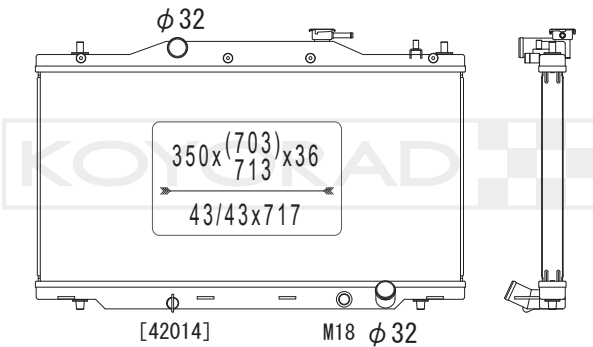

KV081255R

19010 PND 0032 | 19010 PND 003

MODEL NAME	VEHICLE CODE	ENGINE	YEAR
INTEGRA MT	LA-DC5	K20A	01.06 ~