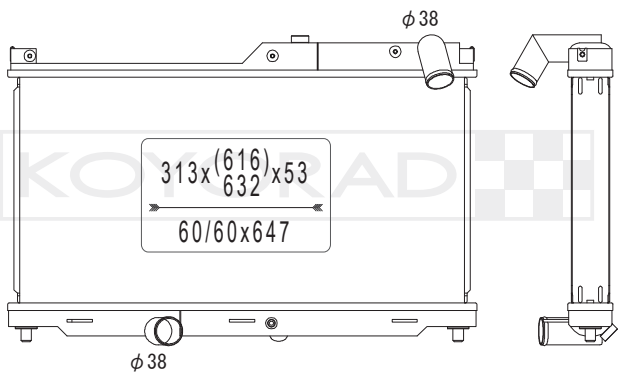

MODEL NAME	VEHICLE CODE	ENGINE	YEAR
RX-7 MT	E-FD3S	13B-T	91.10 ~
	GF-FD3S		~

KL060644R

N3A1 15 200 | N3A1 15 200A