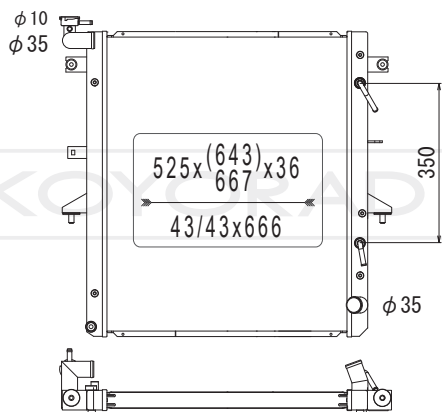

KV033319

1350 A809

MODEL NAME	VEHICLE CODE	ENGINE	YEAR
L200 AT	KK1T/ KK2T	4N15	15.08 ~
TRITON AT	MQ	4N15	15.05 ~