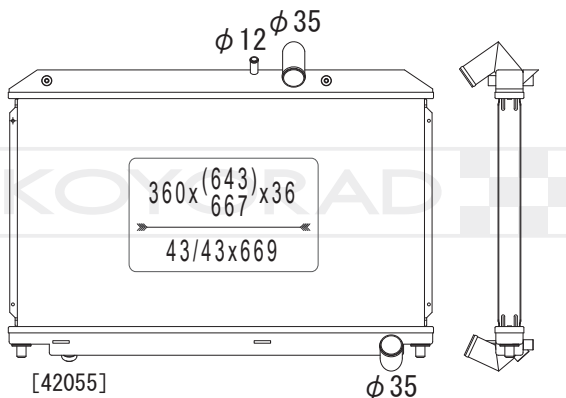

KV061615R

N3H1 15 200C

MODEL NAME	VEHICLE CODE	ENGINE	YEAR
RX-8 MT	LA-SE3P	13B-MSP	03.04 ~