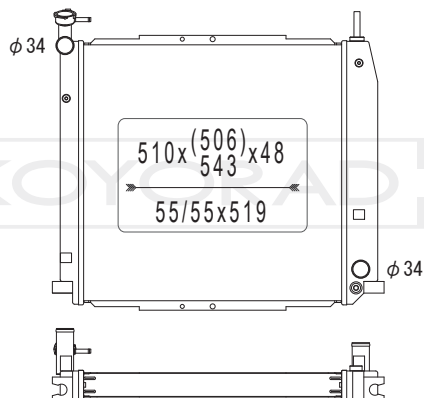

NON JAPANESE - OTHERS

(LOTUS / HOLDEN / YAMAHA / LUXGEN / FIAT)

PERFORMANCE
RADIATOR

KV303155

1WDE2 46100

MODEL NAME	VEHICLE CODE	ENGINE	YEAR
YAMAHA YZF-R25 MT	-	-	~

KH652890

MODEL NAME	VEHICLE CODE	ENGINE	YEAR
LOTUS ELISE MT	-	-	~

KH652890NU06

MODEL NAME	VEHICLE CODE	ENGINE	YEAR
LOTUS ELISE MT	-	-	~

KH712678

89802 74330

MODEL NAME	VEHICLE CODE	ENGINE	YEAR
HOLDEN COLORADO MT	RC	10H9	8.00 ~