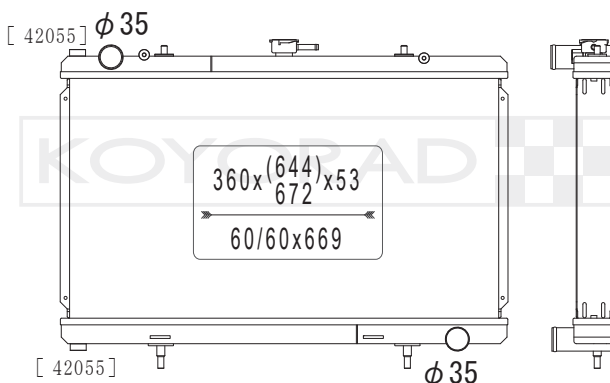

KL020252N

21410 52F00 | 21410 52F01
21410 52F11 | 21410 53F00

MODEL NAME	VEHICLE CODE	ENGINE	YEAR
SILVIA / 180SX / 200SX / 240SX MT	E-PS13	SR20DE	90.01 ~ 93.10
	E-PS13	SR20DET	90.01 ~ 93.10
	E-RPS13	SR20DET	90.01 ~ 93.10
	E-RPS13	SR20DET	91.04 ~ 98.11