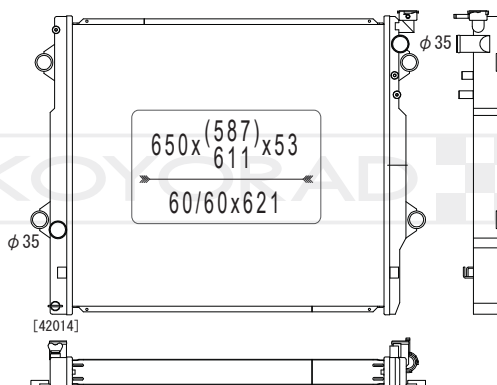

KH011851

16400 0L120 | 16400 0L140
16400 0L160

MODEL NAME	VEHICLE CODE	ENGINE	YEAR
HILUX / HILUX VIGO / FORTUNER / INNOVA MT	-	2KZ-FTV	04.08 ~
	-	2KZ-FTV	04.00 ~

KH011852

16400 0L150

MODEL NAME	VEHICLE CODE	ENGINE	YEAR
INNOVA AT	-	2KZ-FTV	04.08 ~

KS011937

16400 31440

MODEL NAME	VEHICLE CODE	ENGINE	YEAR
LEXUS IS250 / IS350	DBA-GSE20	4GR-FSE	05.09 ~
	DBA-GSE21	2GR-FSE	05.09 ~
	DBA-GSE25	4GR-FSE	05.09 ~

KL012068R

16400 75451

MODEL NAME	VEHICLE CODE	ENGINE	YEAR
LANDCRUISER PRADO / FJ CRUISER MT	GSJ15	1GRFE	03.00 ~ 07.00