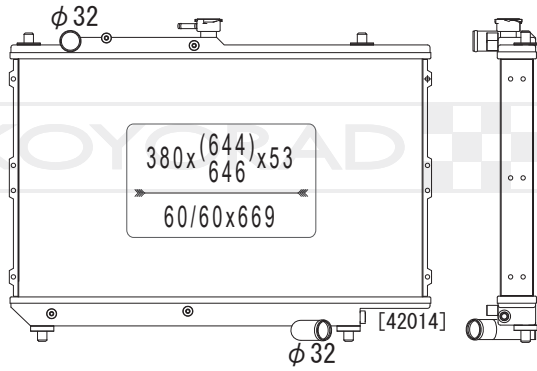

NON JAPANESE - KIA

PERFORMANCE
RADIATOR

KL823014

OK24A 15200 A

MODEL NAME	VECHICLE CODE	ENGINE	YEAR
TIMOR MT	-	-	~

INDEX

TOYOTA

NISSAN

MITSUBISHI

HINO

ISUZU

MAZDA

DAIHATSU

HONDA

SUBARU

SUZUKI

NON-JAPANESE
KIA