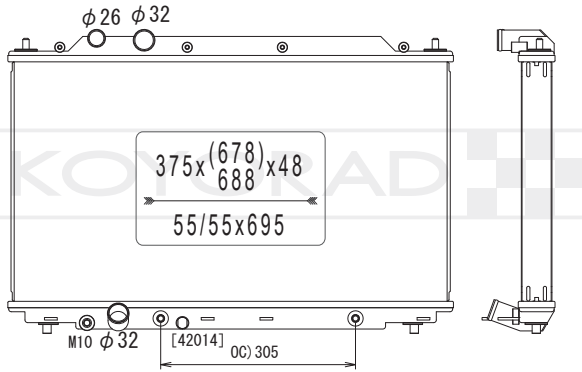

KV082303R

MODEL NAME	VEHICLE CODE	ENGINE	YEAR
CIVIC / NSX MT	-	-	~

KV082309

19010 RB7 Z01

MODEL NAME	VEHICLE CODE	ENGINE	YEAR
CITY MT	MRHGM	-	09.00 ~

KS082409R

19010 RTW 004

MODEL NAME	VEHICLE CODE	ENGINE	YEAR
CR-Z MT	DAA-ZF1	LEA-MF6	10.03 ~