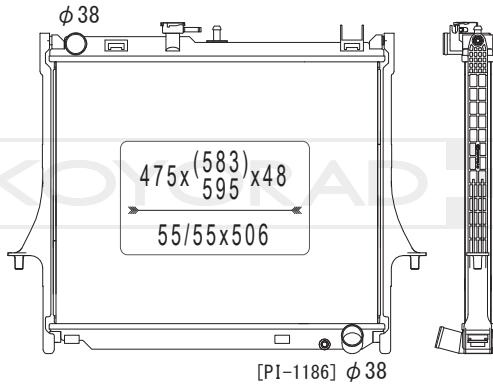

MODEL NAME	VEHICLE CODE	ENGINE	YEAR
L200 AT	KK1T/ KK2T	4N15	15.08 ~
TRITON AT	MQ	4N15	15.05 ~

BLANK PAGE

KH052084

89733 33512

MODEL NAME	VEHICLE CODE	ENGINE	YEAR
D-MAX MT	-	-	~

- INDEX
- TOYOTA
- NISSAN
- MITSUBISHI
- HINO
- ISUZU**
- MAZDA
- DAIHATSU
- HONDA
- SUBARU
- SUZUKI
- NON-JAPANESE