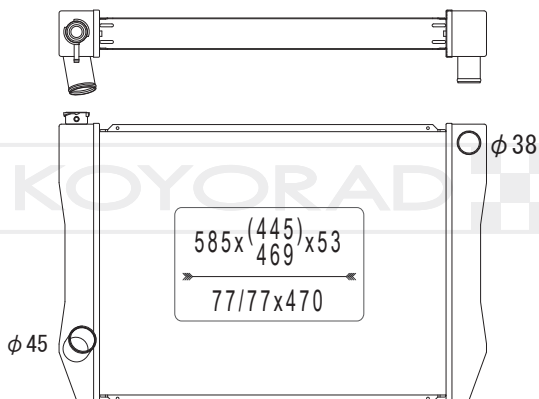

KL322097R

MODEL NAME	VEHICLE CODE	ENGINE	YEAR
UNIVERSAL MT	-	-	~