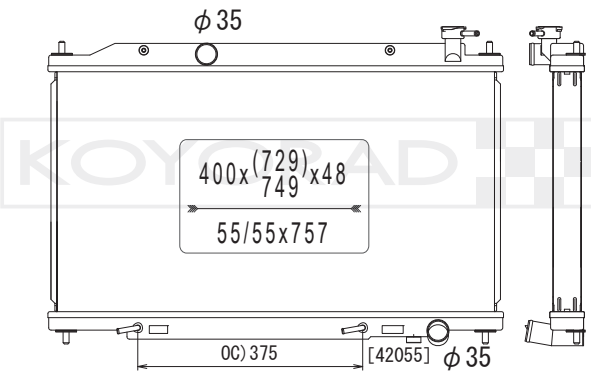

KH021632

21400 9Y000

MODEL NAME	VEHICLE CODE	ENGINE	YEAR
TEANA AT	CBA-J31	VQ23DE	04.06 ~
	CBA-PJ31	VQ35DE	04.06 ~
	UA-J31	VQ23DE	03.02 ~ 04.06
	UA-PJ31	VQ35DE	03.02 ~ 04.06