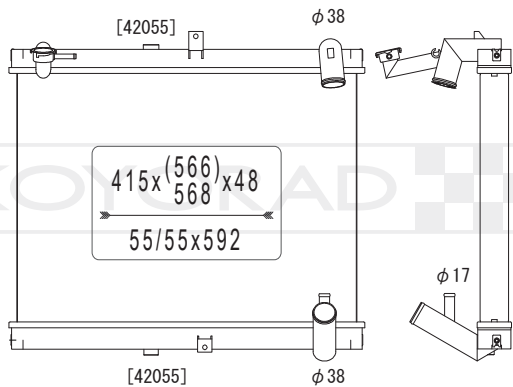

MAZDA

KH060643

MODEL NAME	VEHICLE CODE	ENGINE	YEAR
SAVANNA RX-7 MT	E-FC3C	13B-T	89.01 ~ 91.10
	E-FC3S	13B-T	89.01 ~ 91.10