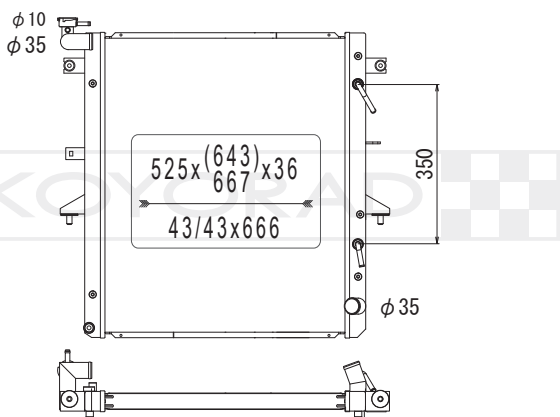

NON JAPANESE - OTHERS

(LOTUS / HOLDEN / YAMAHA / LUXGEN / FIAT)

PERFORMANCE
RADIATOR

KV033319

60006 05264

MODEL NAME	VEHICLE CODE	ENGINE	YEAR
FIAT FULLBACK AT	502 / 503	4N1	16.01 ~

- INDEX
- TOYOTA
- NISSAN
- MITSUBISHI
- HINO
- ISUZU
- MAZDA
- DAIHATSU
- HONDA
- SUBARU
- SUZUKI

NON-JAPANESE
OTHERS