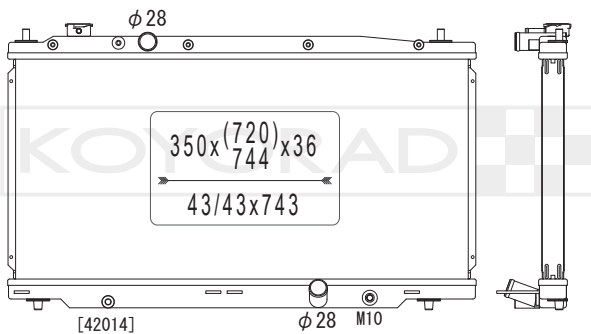

KV082303R

MODEL NAME	VEHICLE CODE	ENGINE	YEAR
CIVIC / NSX MT	-	-	~

KV082309

19010 RB7 Z01

MODEL NAME	VEHICLE CODE	ENGINE	YEAR
CITY MT	MRHGM	-	09.00 ~

KS082409R

19010 RTW 004

MODEL NAME	VEHICLE CODE	ENGINE	YEAR
CR-Z MT	DAA-ZF1	LEA-MF6	10.03 ~