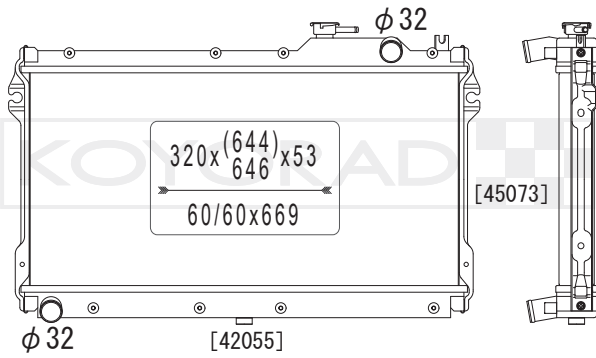

KL060245R

B61P 15 200 | B61P 15 200A
B61P 15 200B | BPE8 15 200

MODEL NAME	VEHICLE CODE	ENGINE	YEAR
ROADSTER / MIATA / MX 5 MT	E-NA6CE	B6	89.09 ~ 97.12
EUNOS MT	E-NA6CE		~