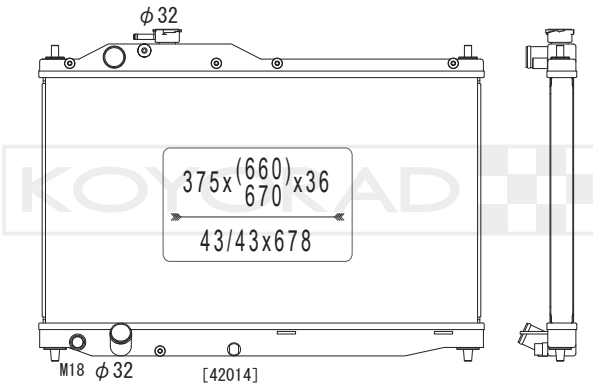

KV081226U06

19010 PCX 013 | 19010 PZX A01

MODEL NAME	VEHICLE CODE	ENGINE	YEAR
S2000 MT	GH-AP1	F20C	99.04 ~