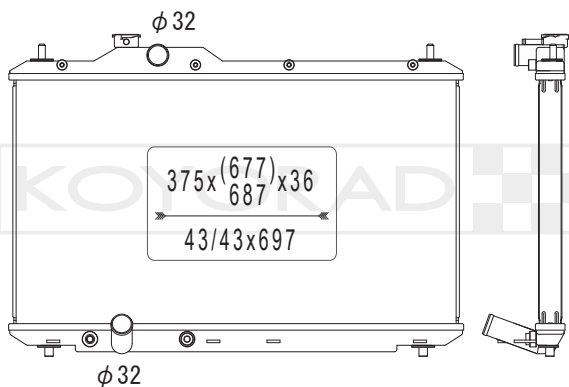

KV082895

19010 RSP G01

MODEL NAME	VEHICLE CODE	ENGINE	YEAR
CIVIC MT	FN2	K20Z4	6.12 ~