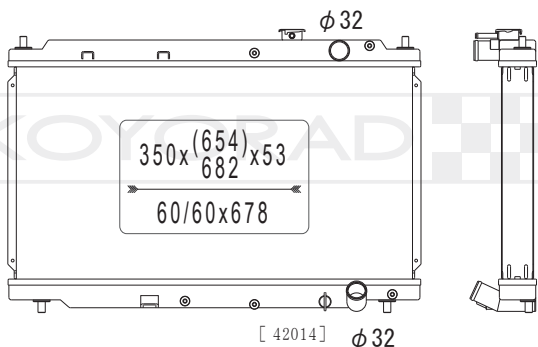

KL080376R

19010 P72 003 | 19010 P72 515
19010 P73 A03 | 19010 P73 003 | 19010 P73 023