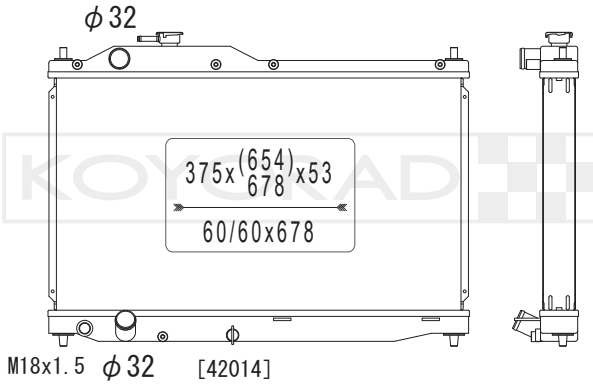

HONDA

KL081226R

19010 PCX 013 | 19010 PZX A01

MODEL NAME	VEHICLE CODE	ENGINE	YEAR
S2000 MT	GH-AP1	F20C	99.04 ~