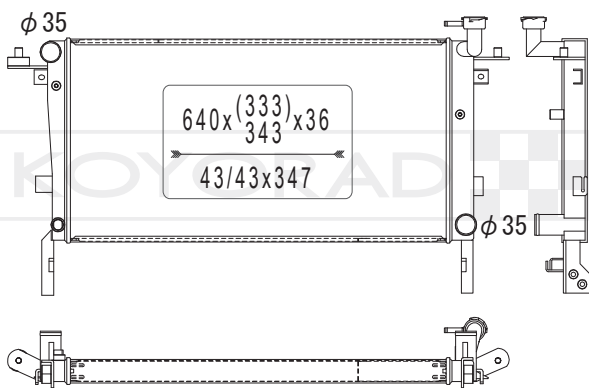

KV811700R

25310 2D100

MODEL NAME	VEHICLE CODE	ENGINE	YEAR
TIBURON MT	-	-	~

KV812089R

MODEL NAME	VEHICLE CODE	ENGINE	YEAR
GENESIS MT	-	-	~

KV812359

MODEL NAME	VEHICLE CODE	ENGINE	YEAR
GENESIS MT	-	-	~

BLANK PAGE