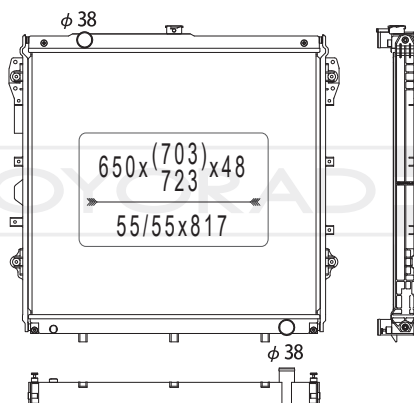

TOYOTA / LEXUS

PERFORMANCE
RADIATOR

KH012076

16400 0S010

MODEL NAME	VEHICLE CODE	ENGINE	YEAR
TUNDRA MT	-	-	~