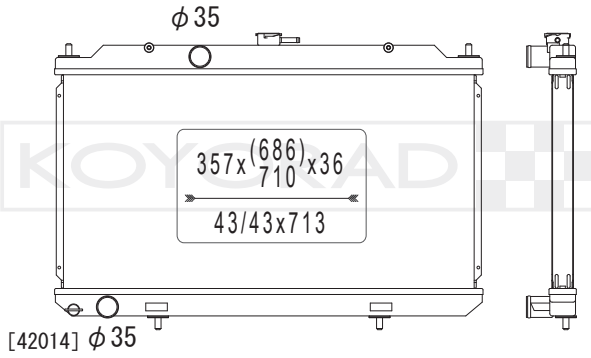

KV021608R

21460 4Z700

MODEL NAME	VEHICLE CODE	ENGINE	YEAR
SE-R MT			02.02 ~