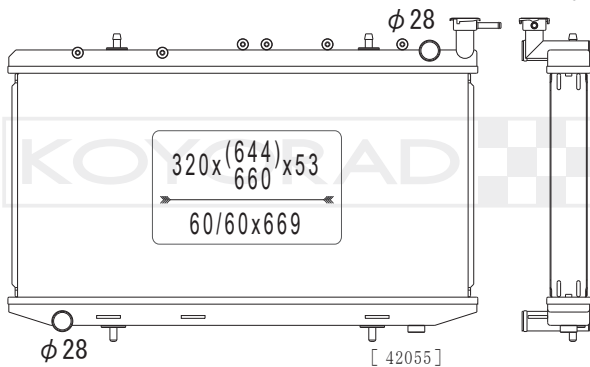

KL020308R

21410 57Y00 | 21410 57Y01 | 21410 57Y02
21410 62Y01 | 21410 64Y00 | 21410 64Y01
21410 F4105