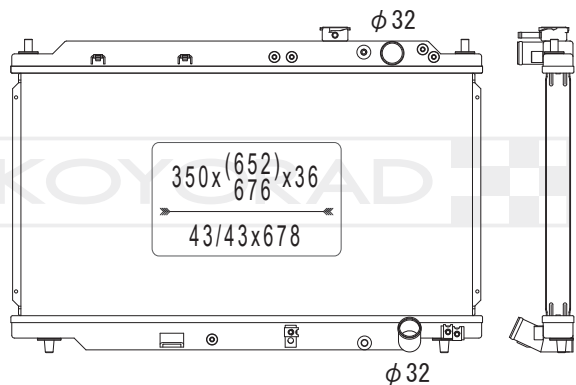

KV083146R

MODEL NAME	VEHICLE CODE	ENGINE	YEAR
INTEGRA MT	-	-	~