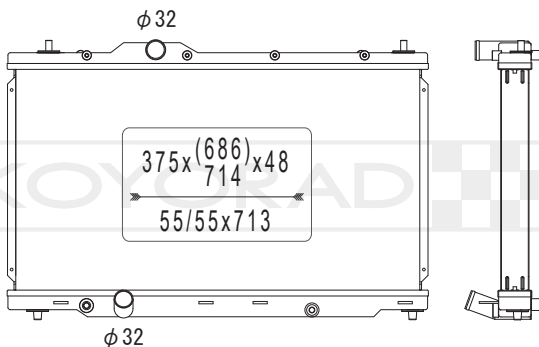

KH083417

19010 5BF A01

MODEL NAME	VEHICLE CODE	ENGINE	YEAR
CIVIC TYPE R MT	FK8	K20C	17.00 ~