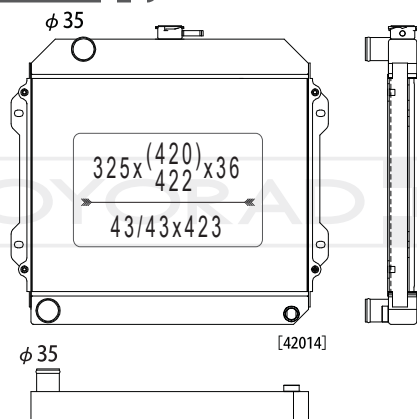

TOYOTA / LEXUS

KV012825