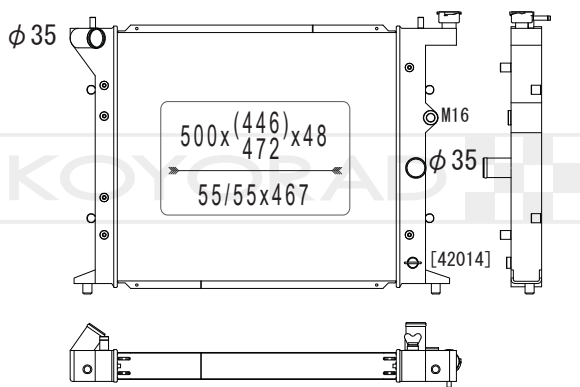

KH010409R

16041 46250

MODEL NAME	VEHICLE CODE	ENGINE	YEAR
MARK II / CHASER / CRESTA MT	E-JZX90	1JZ-GTE	92.10 ~ 96.09
MARK II / CRESSIDA MT	-	-	~

KL010409R

16041 46250