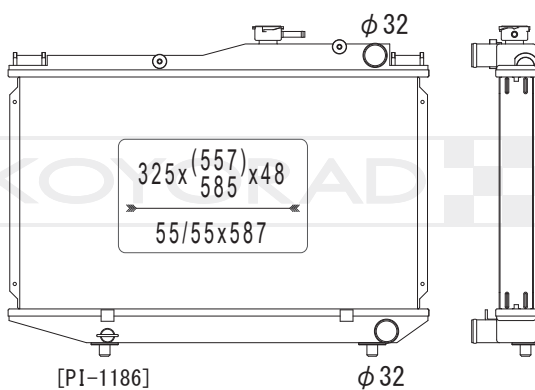

KH010681

MODEL NAME	VEHICLE CODE	ENGINE	YEAR
COROLLA LEVIN / SPRINTER TRUENO MT	E-AE85	3A-U	83.05 ~ 87.05
	E-AE86	4A-GEU	83.05 ~ 87.05