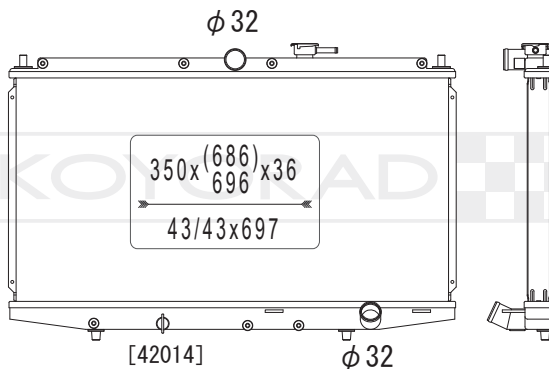

MODEL NAME	VEHICLE CODE	ENGINE	YEAR
ACCORD / TORNEO MT	E-CF3	F18B	97.08 ~ 99.01
	E-CF4	F20B	97.08 ~
	GF-CF3	F18B	99.01 ~ 00.06
	GH-CF3	F18B	00.06 ~

KL080677R

19010 P75 A53

MODEL NAME	VEHICLE CODE	ENGINE	YEAR
INTEGRA / ACURA INTEGRA MT	E-DB7	B18B	93.07 ~ 95.08
	E-DB8	B18C	93.07 ~
	E-DC2	B18C	93.05 ~