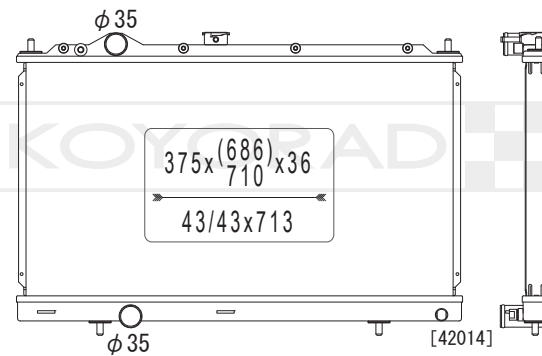

MODEL NAME	VEHICLE CODE	ENGINE	YEAR
LANCER EVOLUTION 4, 5, 6 MT	CF-CP9A	4G63	~
	E-CN9A	4G63	~
	GF-CP9A	4G63