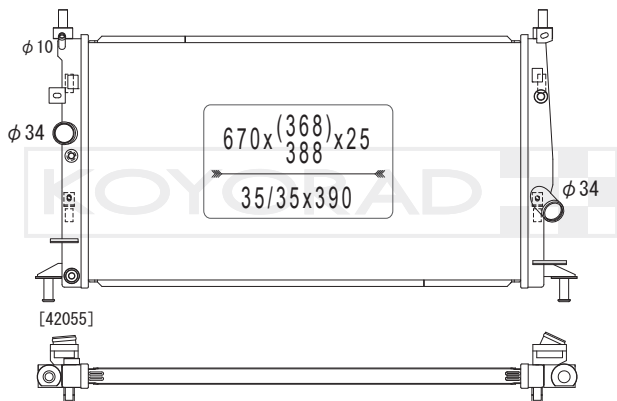

MODEL NAME	VEHICLE CODE	ENGINE	YEAR
MAZDA 3 MT	-	-	10.00 ~

KS062530

ZYE9 15 200

MODEL NAME	VEHICLE CODE	ENGINE	YEAR
MAZDA 2 MT	-	-	03.01 ~

KV062779

MODEL NAME	VEHICLE CODE	ENGINE	YEAR
MAZDA 3 MT	-	-	~

KH062883