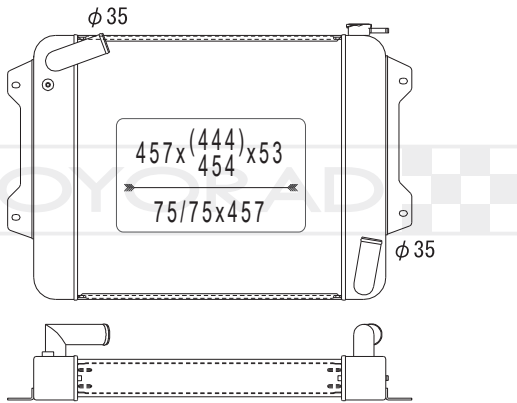

KL022352R

MODEL NAME	VEHICLE CODE	ENGINE	YEAR
FAIRLADY Z / 300 ZX MT	-	-	~

*Not Applicable For Turbo.