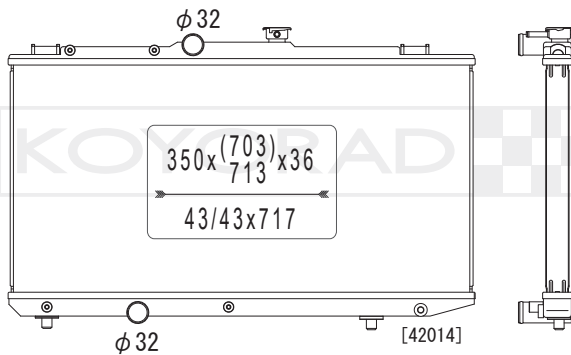

KV010289R

16400 11550 | 16400 15510 | 16400 15511
16400 16700 | 16400 16701 | 16400 16710

MODEL NAME	VEHICLE CODE	ENGINE	YEAR
COROLLA / SPRINTER / LEVIN / TRUENO / MARINO / CERES MT	E-AE100	4A-FE	91.06 ~ 95.05
	E-AE100	5A-FE	91.06 ~ 95.05
	E-AE101	4A-FE	91.06 ~ 95.05
	E-AE101	4A-GE	91.06 ~ 97.01
	E-AE111N	4E-FE	97.01 ~ 98.04
	GF-AE111N	4E-FE	98.04 ~ 00.08