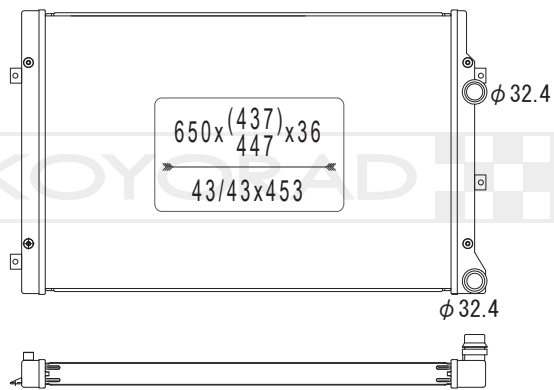

KV423704

CSF 8075 | 1711 2 284 608

MODEL NAME	VEHICLE CODE	ENGINE	YEAR
BMW M3 / M4	F80	S55B30T0	15.00 ~ 18.00

KV442644

1K0 121 251 L | 5K0 121 251 J

MODEL NAME	VEHICLE CODE	ENGINE	YEAR
AUDI A3 / TT MT	-	-	~