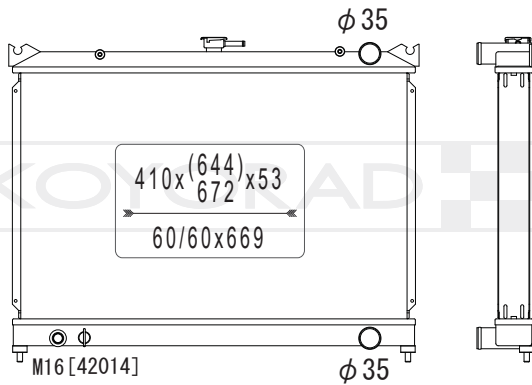

KL020069R

21410 59S00 | 21410 77S00

MODEL NAME	VEHICLE CODE	ENGINE	YEAR
SKYLINE MT	E-HR31	RB20DE	85.08 ~ 89.05
	E-HR31	RB20DET	85.08 ~ 89.05