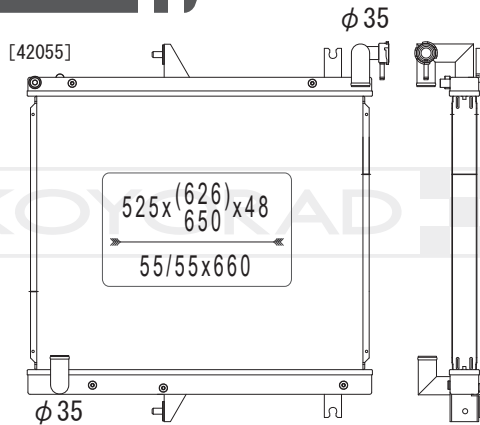

KH032311

MN135032

MODEL NAME	VEHICLE CODE	ENGINE	YEAR
L200 / TRITON MT	-	-	05.12 ~
	ML	-	08.01 ~