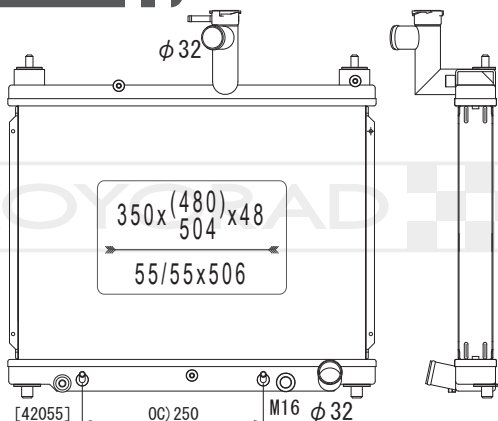

MODEL NAME	VEHICLE CODE	ENGINE	YEAR
VIOS MT	NCP42L	1NZ-FE	03.03 ~

KH011838

16400 0M020