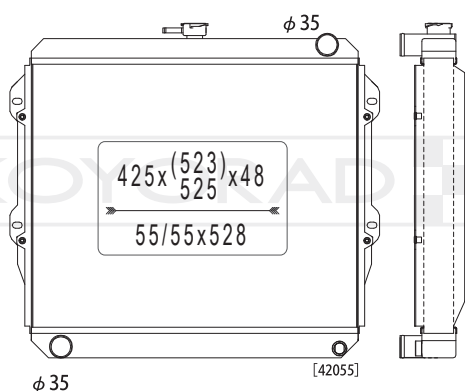

MODEL NAME	VEHICLE CODE	ENGINE	YEAR
COROLLA MT	-	-	~

KH012827