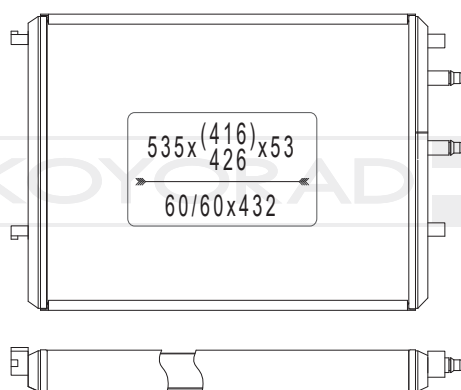

KH423660

16400 WAA04 | 1711 8 672 237

MODEL NAME	VEHICLE CODE	ENGINE	YEAR
BMW Z4	G29	B58B30C	18.11 ~
TOYOTA SUPRA	DB41 / DB42	B58	18.00 ~ 20.00

KL423704

CSF 8075 | 1711 2 284 608

MODEL NAME	VEHICLE CODE	ENGINE	YEAR
BMW M3 / M4	F80	S55B30T0	15.00 ~ 18.00