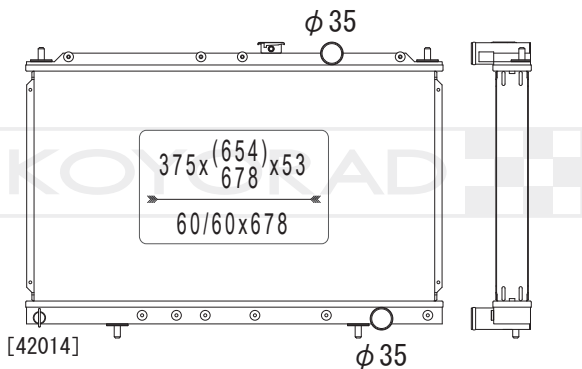

MITSUBISHI

KL030561R

MB890505 | MB890506

MODEL NAME	VEHICLE CODE	ENGINE	YEAR
LANCER EVOLUTION MT	E-CB6A	6A10	92.10 ~ 95.08
	E-CC4A	4G92	93.11 ~ 95.08
	E-CD5A	4G93	92.10 ~ 95.08
	E-CD9A	4G63	92.10 ~ 95.08

KL030680R

MODEL NAME	VEHICLE CODE	ENGINE	YEAR
ECLIPSE MT	-	-	~