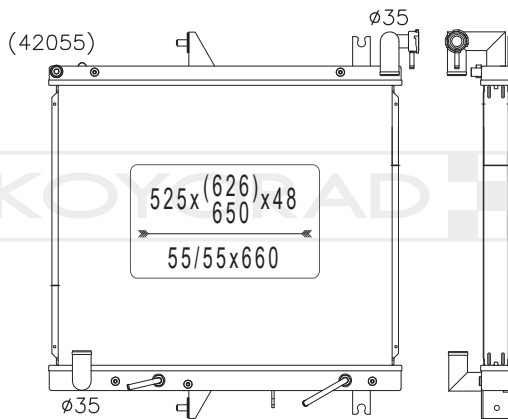

KH032312

1350 A315 | 1350 A349

MODEL NAME	VEHICLE CODE	ENGINE	YEAR
L200 AT	-	-	5.12 ~