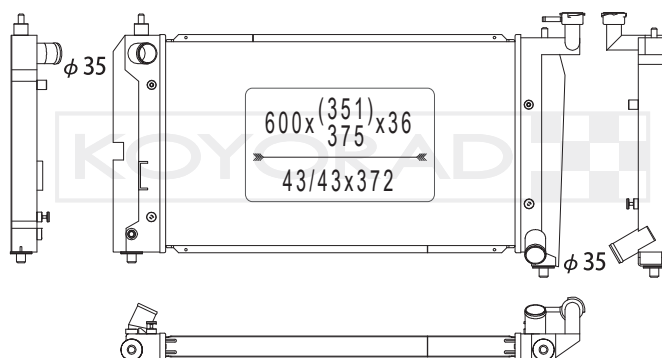

KV012354

16400 21230

MODEL NAME	VEHICLE CODE	ENGINE	YEAR
COROLLA MT	-	-	01.00 ~ 06.00