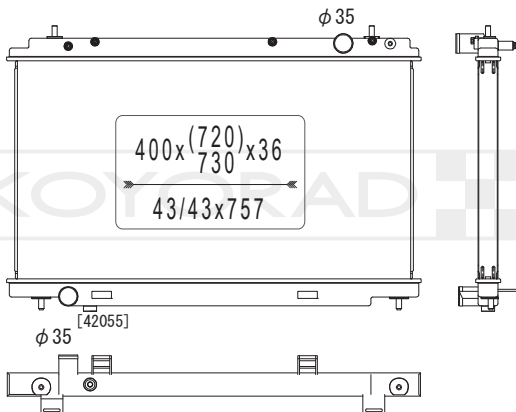

21410 EB30A

MODEL NAME	VEHICLE CODE	ENGINE	YEAR
NAVARA MT	-	-	05.00 ~

KV021963

21410 EB30A

MODEL NAME	VEHICLE CODE	ENGINE	YEAR
NAVARA MT	-	-	05.00 ~

KV022140R

21410 EV00A

MODEL NAME	VEHICLE CODE	ENGINE	YEAR
FAIRLADY Z / 300 ZX MT	CBA-HZ33	VQ35HR	07.01 ~
	CBZ-Z33	VQ35HR	07.01 ~