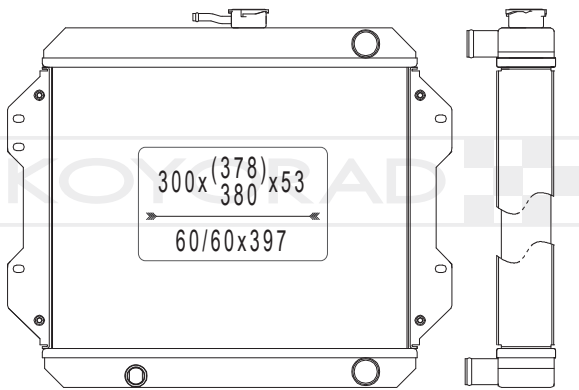

KV101969R

17700 63J00

MODEL NAME	VEHICLE CODE	ENGINE	YEAR
SWIFT / SWIFT SPORT MT	DBA-ZC11S	M13A	04.11 ~
	CBA-ZC31S	M16A	05.09 ~

KL103753R

17700 80030

MODEL NAME	VEHICLE CODE	ENGINE	YEAR
JIMNY MT	-	-	

INDEX

TOYOTA