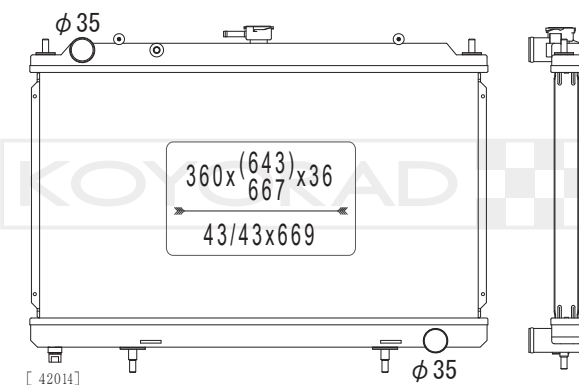

KL020439R

21410 26U00 | 21410 70T00

MODEL NAME	VEHICLE CODE	ENGINE	YEAR
SKYLINE MT	E-HCR33	RB20E	93.08 ~ 99.01
	GF-ER34	RB25DET	98.05 ~ 01.06