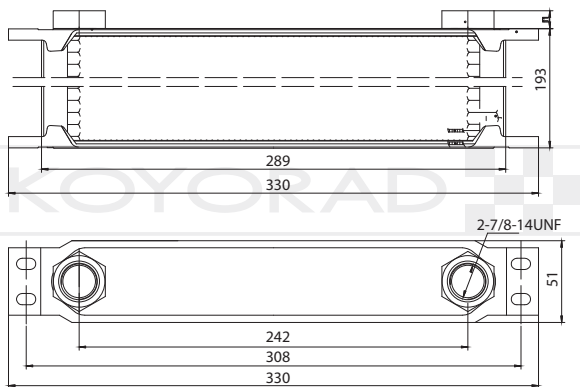

CA990028C

DESCRIPTION

KOYORAD RACING 25 ROW OIL COOLER