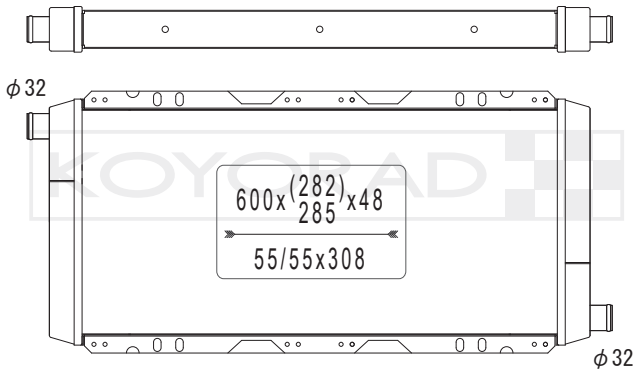

KV303155

1WDE2 46100

MODEL NAME	VEHICLE CODE	ENGINE	YEAR
YAMAHA YZF-R25 MT	-	-	~

KH652890

MODEL NAME	VEHICLE CODE	ENGINE	YEAR
LOTUS ELISE MT	-	-	~

KH652890NU06

MODEL NAME	VEHICLE CODE	ENGINE	YEAR
LOTUS ELISE MT	-	-	~