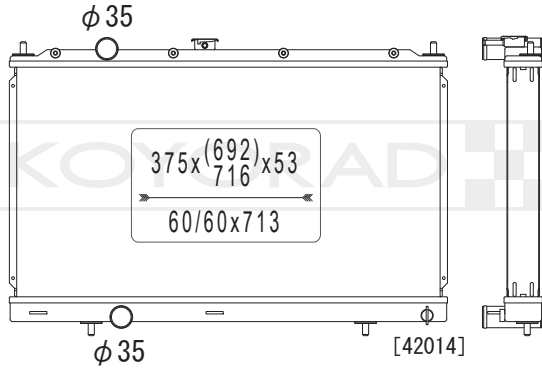

KL030939R

MODEL NAME	VEHICLE CODE	ENGINE	YEAR
LANCER EVOLUTION 4, 5, 6 MT	CF-CP9A	4G63	~
	E-CN9A	4G63	~
	GF-CP9A	4G63	

KV030939R