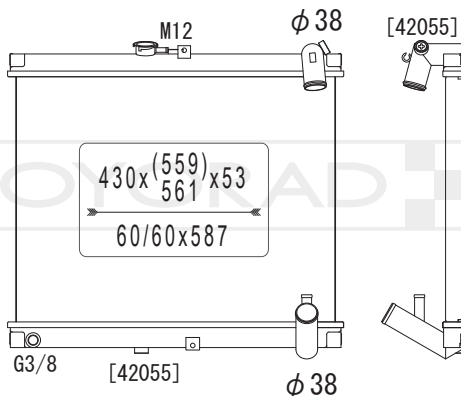

KL060642R

MODEL NAME	VEHICLE CODE	ENGINE	YEAR
SAVANNA RX-7 MT	E-FC3C	13B-T	85.10 ~ 89.01
	E-FC3S	13B-T	85.10 ~ 89.01