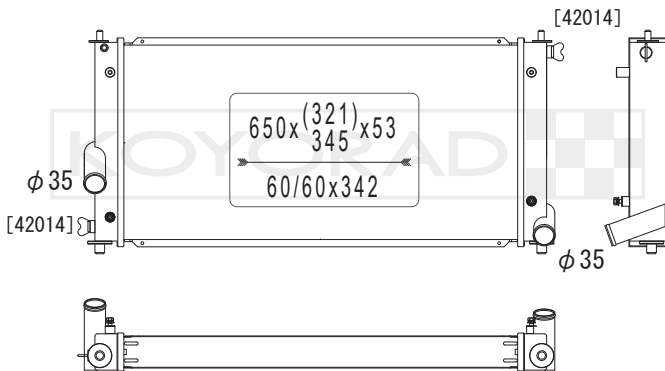

KL010927R

16400 22060 | 16400 22070

MODEL NAME	VEHICLE CODE	ENGINE	YEAR
CELICA MT	GH-ZZT230	1ZZ-FE	99.08 ~ 00.08
	GH-ZZT231	2ZZ-FE	99.08 ~ 00.08
	TA-ZZT230	1ZZ-FE	00.08 ~
	TA-ZZT231	2ZZ-FE	00.08 ~

KL010929R

16400 22110