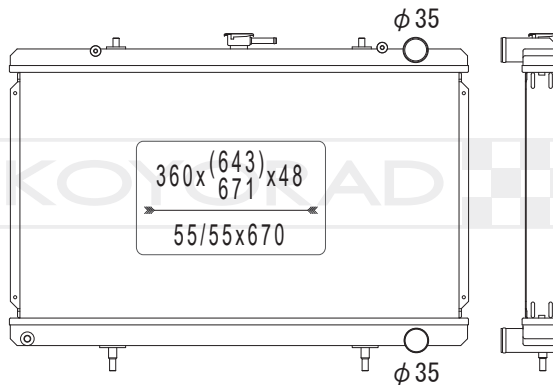

KH020172

21410 35F00 | 21410 38F01
21410 40F11

MODEL NAME	VEHICLE CODE	ENGINE	YEAR
SILVIA / 180SX / 200SX / 240SX MT	E-S13	CA18DET	88.05 ~ 90.01
	E-S13	CA18DE	88.05 ~ 90.01