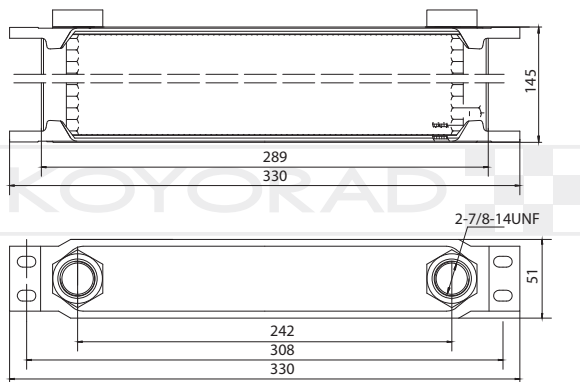

CA990030C

DESCRIPTION

KOYORAD RACING 19 ROW OIL COOLER