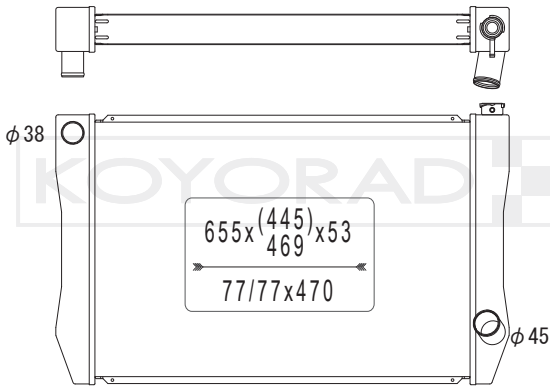

MODEL NAME	VEHICLE CODE	ENGINE	YEAR
CHEVROLET UNIVERSAL MT	-	-	~

KL312094R