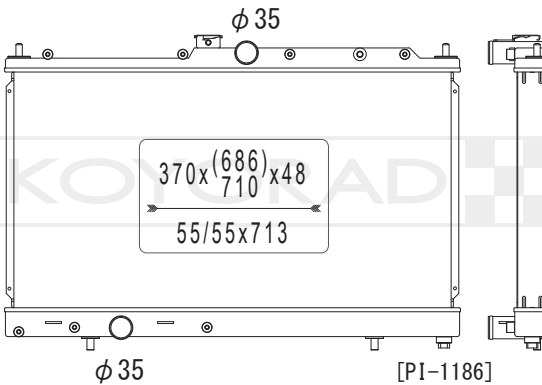

KH031610

MR464612 | MR464618

MODEL NAME	VEHICLE CODE	ENGINE	YEAR
LANCER EVOLUTION 7, 8, 9 MT	GH-CT9A	4G63	01.01 ~ 03.01
	GH-CT9A	4G63	03.01 ~