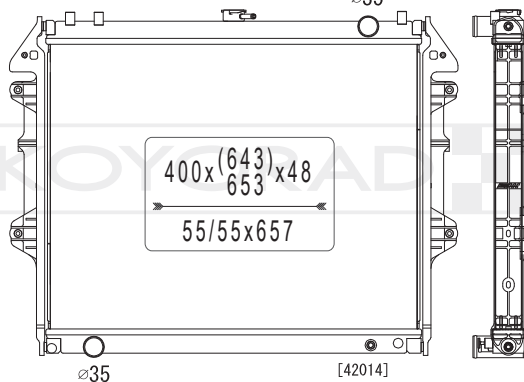

MODEL NAME	VEHICLE CODE	ENGINE	YEAR
VIOS AT	NCP42L	1NZ-FE	03.03 ~

KH011849U06

16400 0C200 | 16410 0C130
16410 0C200 | 16410 0C220
ø35