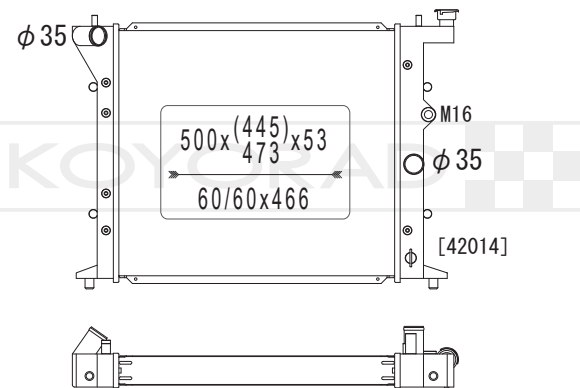

MODEL NAME	VEHICLE CODE	ENGINE	YEAR
MARK II / CHASER / CRESTA MT	E-JZX90	1JZ-GTE	92.10 ~ 96.09
MARK II / CRESSIDA MT	-	-	~

KL010413R

16400 46310