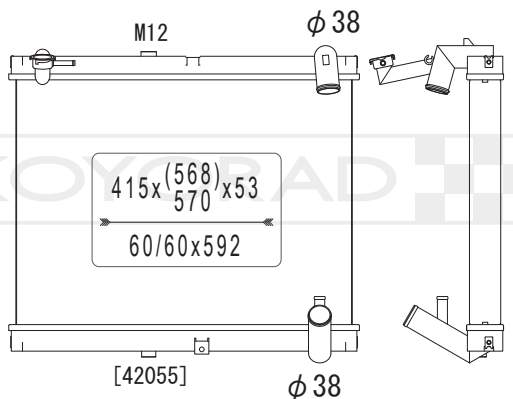

MAZDA

KH060643

MODEL NAME	VEHICLE CODE	ENGINE	YEAR
SAVANNA RX-7 MT	E-FC3C	13B-T	89.01 ~ 91.10
	E-FC3S	13B-T	89.01 ~ 91.10

KH060643U06

MODEL NAME	VEHICLE CODE	ENGINE	YEAR
SAVANNA RX-7 MT	E-FC3C	13B-T	89.01 ~ 91.10
	E-FC3S	13B-T	89.01 ~ 91.10

KL060643N

MODEL NAME	VEHICLE CODE	ENGINE	YEAR
SAVANNA RX-7 MT	E-FC3C	13B-T	89.01 ~ 91.10
	E-FC3S	13B-T	89.01 ~ 91.10

KL060643R

MODEL NAME	VEHICLE CODE	ENGINE	YEAR
SAVANNA RX-7 MT	E-FC3C	13B-T	89.01 ~ 91.10
	E-FC3S	13B-T	89.01 ~ 91.10