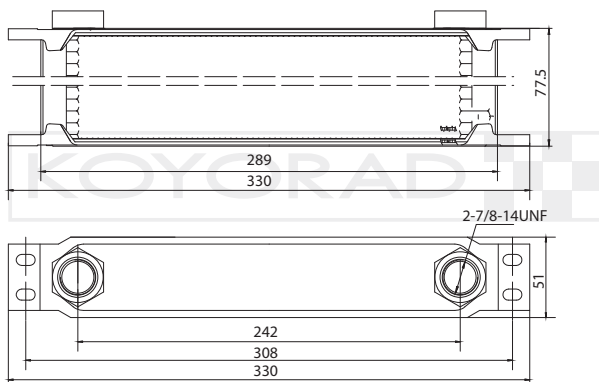

CA990028C

DESCRIPTION

KOYORAD RACING 25 ROW OIL COOLER

CA990029C

DESCRIPTION

KOYORAD RACING 15 ROW OIL COOLER

CA990030C

DESCRIPTION

KOYORAD RACING 19 ROW OIL COOLER

CA990031C

DESCRIPTION

KOYORAD RACING 10 ROW OIL COOLER