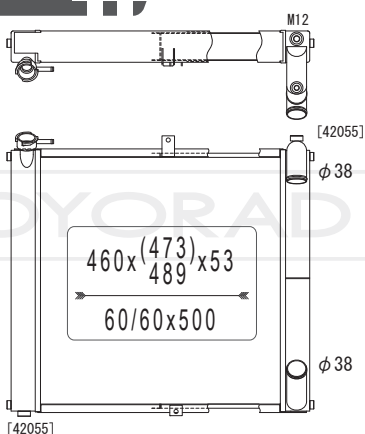

MAZDA

KH060643

MODEL NAME	VEHICLE CODE	ENGINE	YEAR
SAVANNA RX-7 MT	E-FC3C	13B-T	89.01 ~ 91.10
	E-FC3S	13B-T	89.01 ~ 91.10

KH060643U06

MODEL NAME	VEHICLE CODE	ENGINE	YEAR
SAVANNA RX-7 MT	E-FC3C	13B-T	89.01 ~ 91.10
	E-FC3S	13B-T	89.01 ~ 91.10

KL060643N

MODEL NAME	VEHICLE CODE	ENGINE	YEAR
SAVANNA RX-7 MT	E-FC3C	13B-T	89.01 ~ 91.10
	E-FC3S	13B-T	89.01 ~ 91.10

KL060643R

MODEL NAME	VEHICLE CODE	ENGINE	YEAR
SAVANNA RX-7 MT	E-FC3C	13B-T	89.01 ~ 91.10
	E-FC3S	13B-T	89.01 ~ 91.10