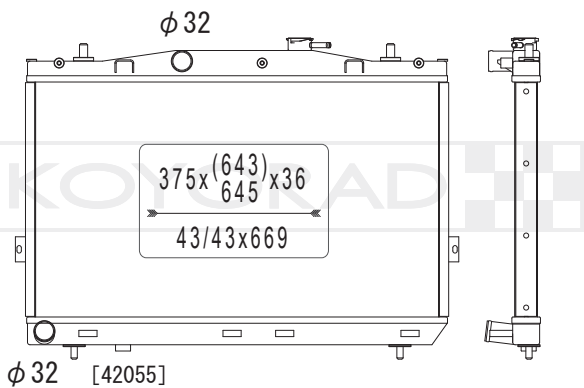

KV811700R

25310 2D100

MODEL NAME	VEHICLE CODE	ENGINE	YEAR
TIBURON MT	-	-	~

KV812089R

MODEL NAME	VEHICLE CODE	ENGINE	YEAR
GENESIS MT	-	-	~

KV812359

MODEL NAME	VEHICLE CODE	ENGINE	YEAR
GENESIS MT	-	-	~

BLANK PAGE