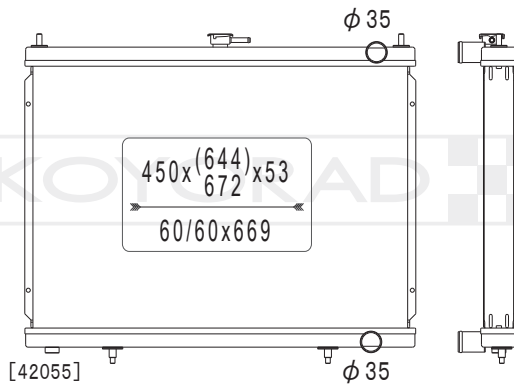

KL020879R

MODEL NAME	VEHICLE CODE	ENGINE	YEAR
SKYLINE MT	GF-BNR34	RB26DETT	99.01 ~

KV020884

21411 4U000 | 21412 2Y000 | 21460 2Y000
21460 2Y600 | 21460 2Y603 | 21460 2Y700
21463 2Y100

MODEL NAME	VEHICLE CODE	ENGINE	YEAR
CERIFO / INFINITI i30 AT	A33	VQ20DE	01.01 ~ 03.03
	GF-A33	VQ20DE	98.12 ~ 01.01
	GF-PA33	VQ25DD	98.12 ~ 01.01

KV021562R

21410 AX200

MODEL NAME	VEHICLE CODE	ENGINE	YEAR
MARCH / MICRA MT	UA-AK12	CR13DE	02.02 ~

KH021568

21410 CD010

MODEL NAME	VEHICLE CODE	ENGINE	YEAR
FAIRLADY Z MT	CBA-HZ33	VQ35DE	04.09 ~
	CBA-Z33	VQ35DE	04.09 ~
	UA-HZ33	VQ35DE	03.10 ~ 04.09
	UA-Z33	VQ35DE	02.07 ~ 04.09