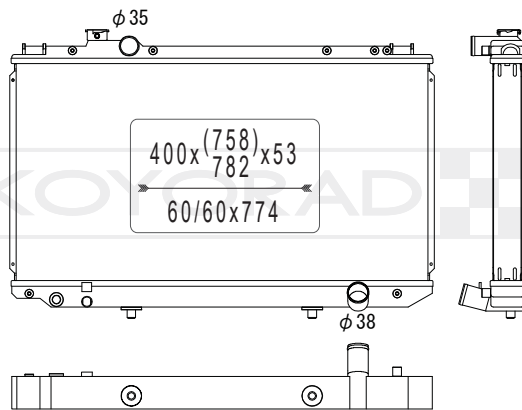

KL010337R

16400 46180

MODEL NAME	VEHICLE CODE	ENGINE	YEAR
ARISTO / LEXUS GS / CROWN MAJESTA MT	E-JZS147	2JZ-GTE	91.10 ~
	E-JZS147	2JZ-GTE	91.10 ~ 97.08

KL010405R

16400 7A060