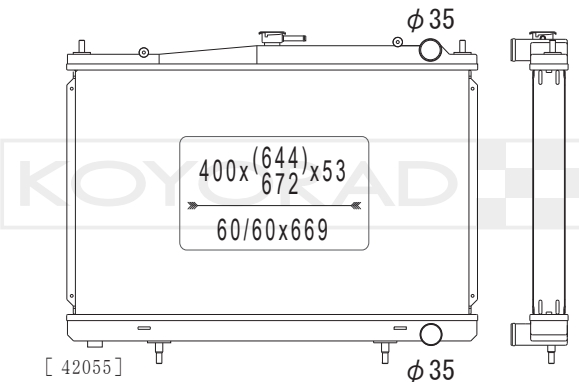

KV020369R

21400 69R00 | 21410 69F00

MODEL NAME	VEHICLE CODE	ENGINE	YEAR
SILVIA / 180SX / 200SX / 240SX MT	E-S14	SR20DET	93.10 ~ 94.11

KL020439R

21410 26U00 | 21410 70T00

MODEL NAME	VEHICLE CODE	ENGINE	YEAR
SKYLINE MT	E-HCR33	RB20E	93.08 ~ 99.01
	GF-ER34	RB25DET	98.05 ~ 01.06