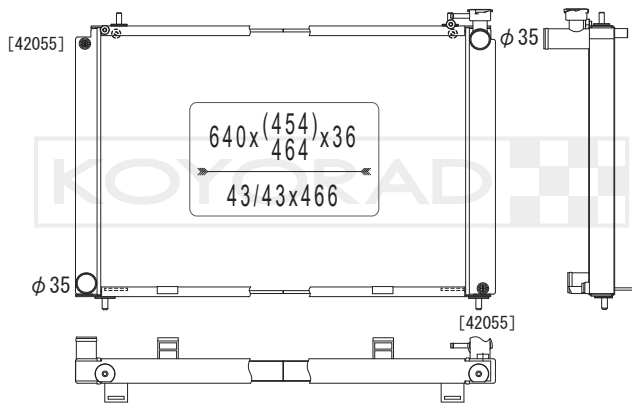

KV021568V

21410 CD010

MODEL NAME	VEHICLE CODE	ENGINE	YEAR
FAIRLADY Z MT	CBA-HZ33	VQ35DE	04.09 ~
	CBA-Z33	VQ35DE	04.09 ~
	UA-HZ33	VQ35DE	03.10 ~ 04.09
	UA-Z33	VQ35DE	02.07 ~ 04.09

KL021569R

21460 CD010