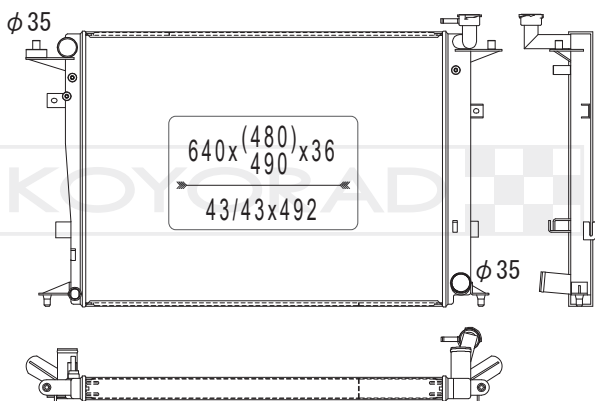

KV811700R

25310 2D100

MODEL NAME	VEHICLE CODE	ENGINE	YEAR
TIBURON MT	-	-	~

KV812089R

MODEL NAME	VEHICLE CODE	ENGINE	YEAR
GENESIS MT	-	-	~

KV812359

MODEL NAME	VEHICLE CODE	ENGINE	YEAR
GENESIS MT	-	-	~

BLANK PAGE