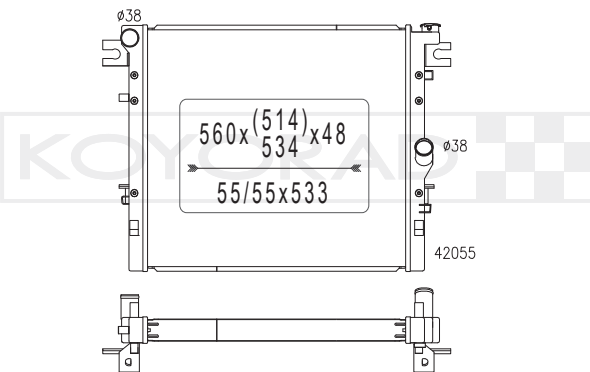

5019 214 AA

MODEL NAME	VEHICLE CODE	ENGINE	YEAR
NEON MT	-	-	~

KH333403U06

6814 3886 AA

MODEL NAME	VEHICLE CODE	ENGINE	YEAR
WRANGLER	JK	-	12.00 ~ 14.00

INDEX

TOYOTA

NISSAN