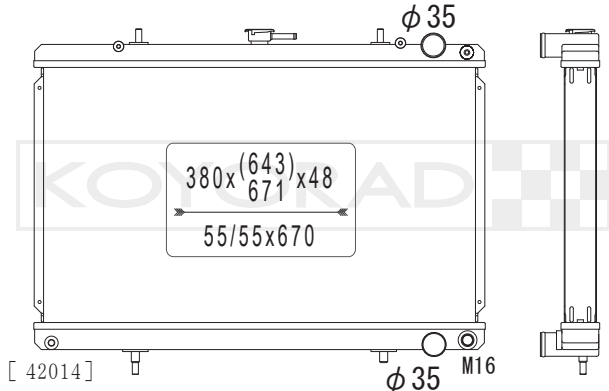

KH020214

21410 04U00 | 21410 04U01
21410 08U01

MODEL NAME	VEHICLE CODE	ENGINE	YEAR
SKYLINE MT	E-BNR32	RB26DETT	89.08 ~ 93.08
	E-ECR32	RB25DE	91.08 ~ 93.08
	E-HCR32	RB20DET	89.05 ~ 93.08