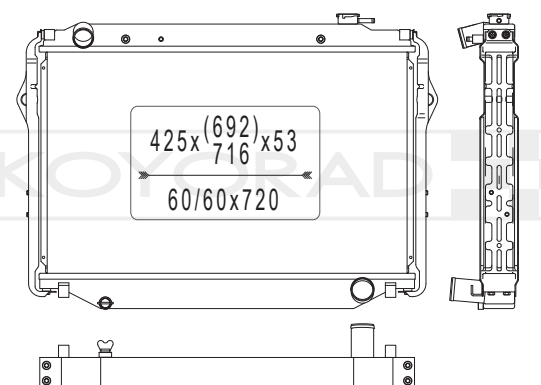

KL011038

16400 66090 | 16400 66091

MODEL NAME	VEHICLE CODE	ENGINE	YEAR
LANDCRUISER MT	E-FZJ80G	1FZ-FE	95.01 ~