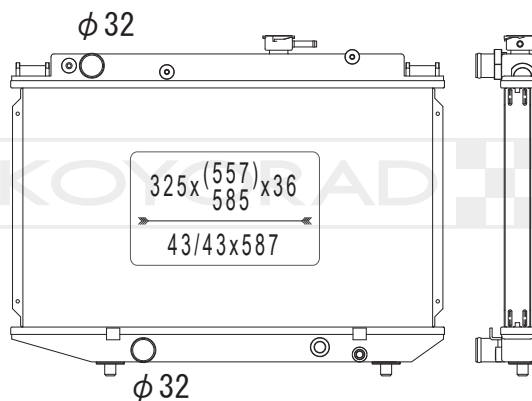

KV010681U06

MODEL NAME	VEHICLE CODE	ENGINE	YEAR
COROLLA LEVIN (AE86) / SPRINTER TRUENO MT	E-AE85	3A-U	83.05 ~ 87.05
	E-AE86	4A-GEU	83.05 ~ 87.05