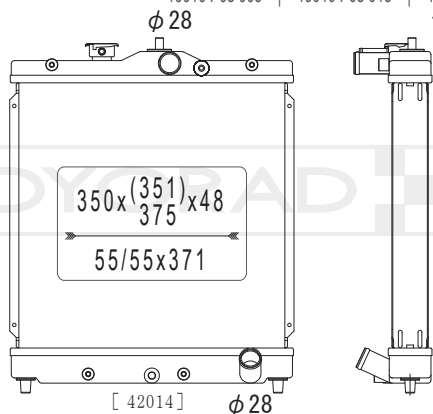

KH080292

19010 P01 003 | 19010 P01 013 | 19010 P03 305
19010 P08 003 | 19010 P08 013 | 19010 P1K E01
19010 P2J 003