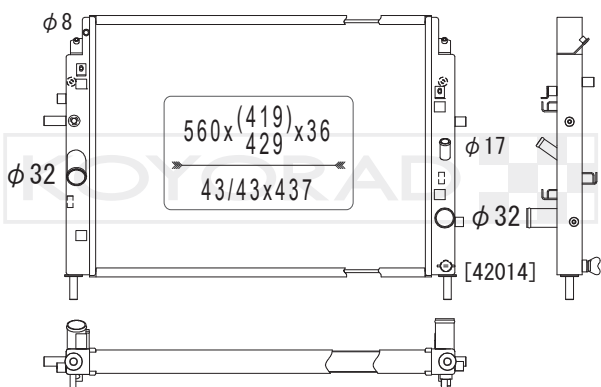

KV061885

LFG1 15 200E

MODEL NAME	VEHICLE CODE	ENGINE	YEAR
MX-5 MT	-	-	~

KH062267

N3R1 15 200B

MODEL NAME	VEHICLE CODE	ENGINE	YEAR
RX-8 MT	ABA-SE3P	13B-MSP	08.03 ~
	CBA-SE3P	13B-MSP	08.03 ~