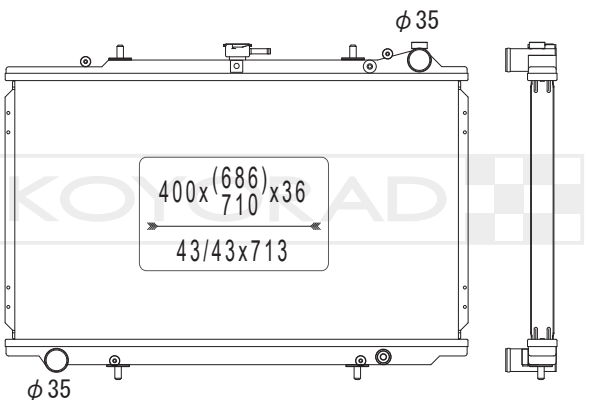

KV020241

21410 30P10

MODEL NAME	VEHICLE CODE	ENGINE	YEAR
FAIRLADY Z / 300 ZX MT	E-GZ32	VG30DE	89.07 ~ 0.08
	E-Z32	VG30DE	89.07 ~ 0.08