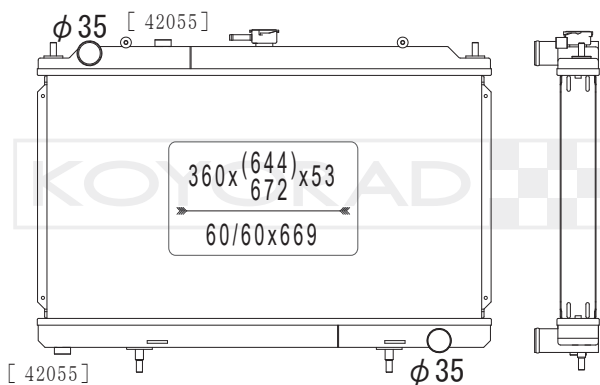

KL020369N

21400 69R00 | 21410 69F00

MODEL NAME	VEHICLE CODE	ENGINE	YEAR
SILVIA / 180SX / 200SX / 240SX MT	E-S14	SR20DET	93.10 ~ 94.11