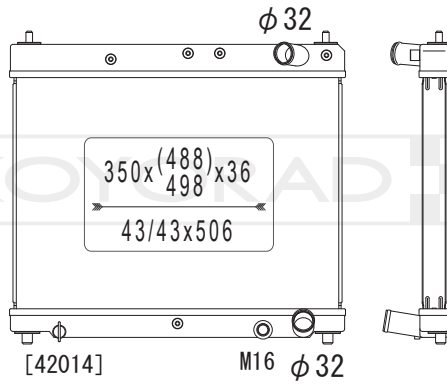

KV010862R

16400 21060 | 16400 21080
16400 21120