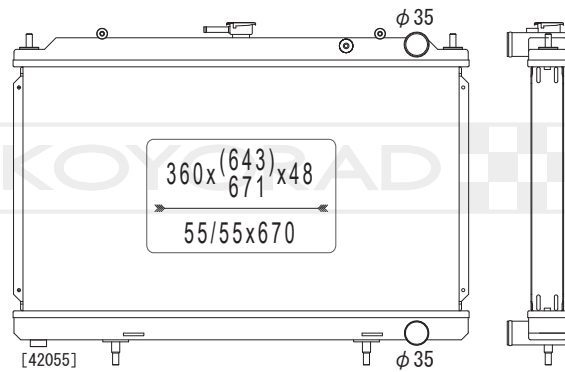

MODEL NAME	VEHICLE CODE	ENGINE	YEAR
CEFIRO / INFINITI i30 AT	E-PA32	VQ25DE	96.09 ~ 97.07

KH020645

21450 70F00

MODEL NAME	VEHICLE CODE	ENGINE	YEAR
SILVIA / 180SX / 200SX / 240SX MT	-	-	~

KL020645R

21450 70F00