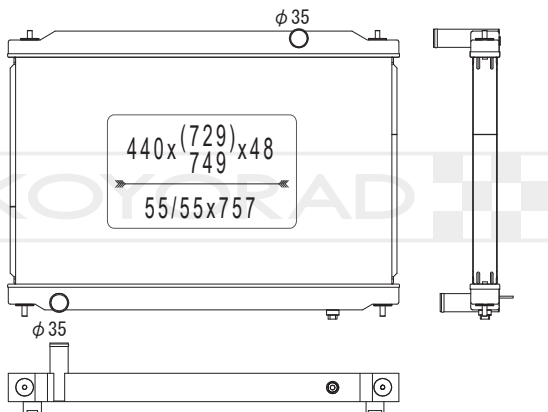

KH022360U06

21410 JF00A

MODEL NAME	VEHICLE CODE	ENGINE	YEAR
GT-R MT	-	-	~