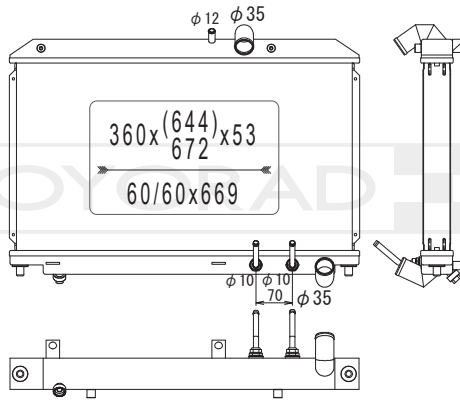

KL061616R

N3H2 15 200C | N3H4 15 200C

MODEL NAME	VEHICLE CODE	ENGINE	YEAR
RX-8 AT	LA-SE3P	13B-MSP	03.04 ~