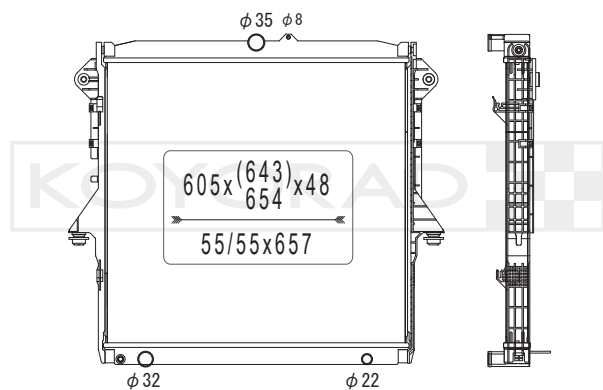

KH062981

UK01 15 200B

MODEL NAME	VEHICLE CODE	ENGINE	YEAR
RANGER MT	PX	P5AT	11.10 ~