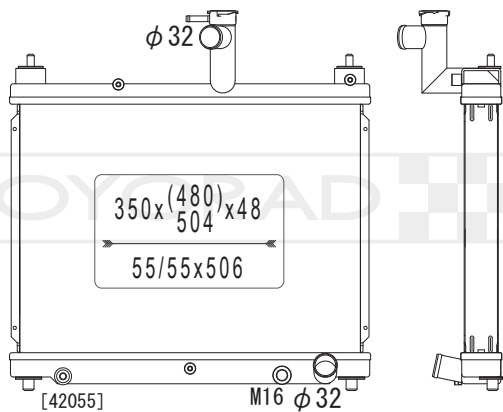

TOYOTA / LEXUS

INDEX

TOYOTA

NISSAN

MITSUBISHI

HINO

ISUZU

MAZDA

DAIHATSU

HONDA

SUBARU

SUZUKI

NON-JAPANESE

KH011837

16400 0M030