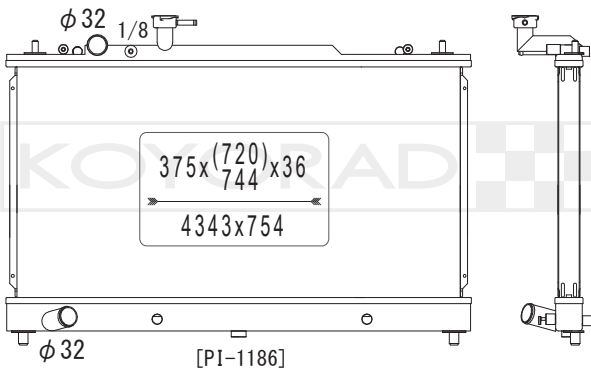

MODEL NAME	VEHICLE CODE	ENGINE	YEAR
MAZDA 3 MT	-	-	10.00 ~

KS062530

ZYE9 15 200

MODEL NAME	VEHICLE CODE	ENGINE	YEAR
MAZDA 2 MT	-	-	03.01 ~

KV062779

MODEL NAME	VEHICLE CODE	ENGINE	YEAR
MAZDA 3 MT	-	-	~

KH062883