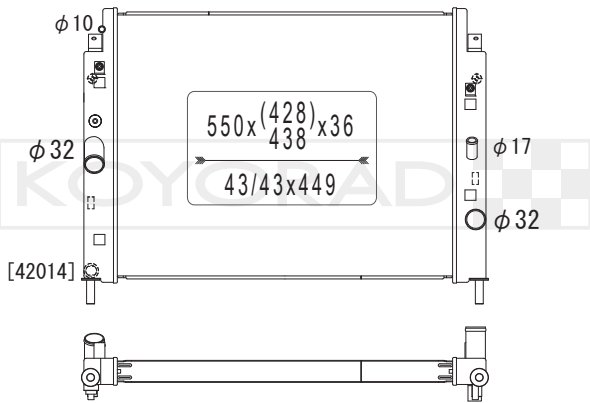

MAZDA

INDEX

TOYOTA

NISSAN

MITSUBISHI

HINO

ISUZU

MAZDA

DAIHATSU

HONDA

SUBARU

SUZUKI

NON-JAPANESE

KV061884R

LFG7 15 200G

MODEL NAME	VEHICLE CODE	ENGINE	YEAR
ROADSTER / MIATA / MX-5 MT	CBA-NCEC	LF-VE	05.08 ~