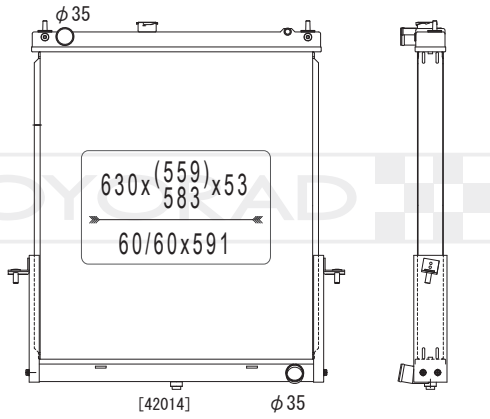

KL022184R

21410 VC200

MODEL NAME	VEHICLE CODE	ENGINE	YEAR
PATROL / SAFARI MT	TB48DE	TA-WFGY61	02.11 ~