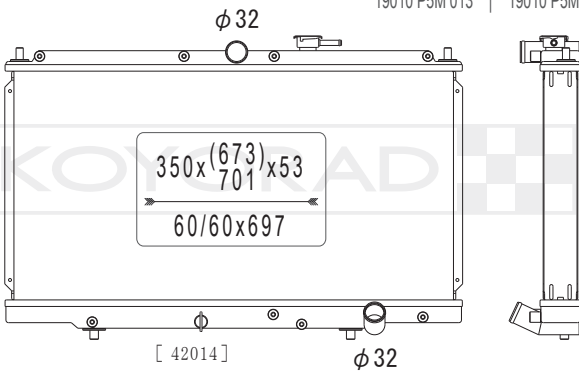

KL080464R

19010 P0F J01 | 19010 P0F J04 | 19010 P5L 003
19010 P5L 013 | 19010 P5L 023 | 19010 P5M 003
19010 P5M 013 | 19010 P5M 903