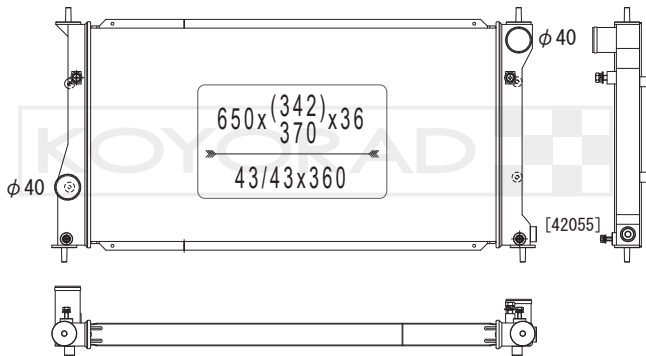

KV012663U06

45111 CA000 | SU003 01172

MODEL NAME	VEHICLE CODE	ENGINE	YEAR
86 MT	DBA-ZN6	4U-GSE	13.00 ~
SCION FR-S MT	ZN6	4U-GSE	13.00 ~