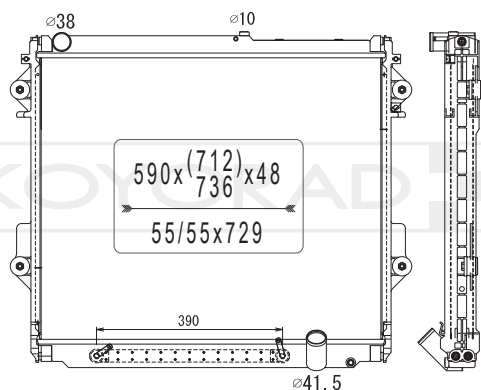

TOYOTA / LEXUS

PERFORMANCE
RADIATOR

KH012076

16400 0S010

MODEL NAME	VEHICLE CODE	ENGINE	YEAR
TUNDRA MT	-	-	~

KH012170

16400 38210

MODEL NAME	VEHICLE CODE	ENGINE	YEAR
LEXUS IS-f MT	DBA-USE20	2UR-GSE	7.10 ~

KH012204

16400 51040

MODEL NAME	VEHICLE CODE	ENGINE	YEAR
LANDCRUISER AT	-	-	-

KV012354

16400 21230

MODEL NAME	VEHICLE CODE	ENGINE	YEAR
COROLLA MT	-	-	01.00 ~ 06.00