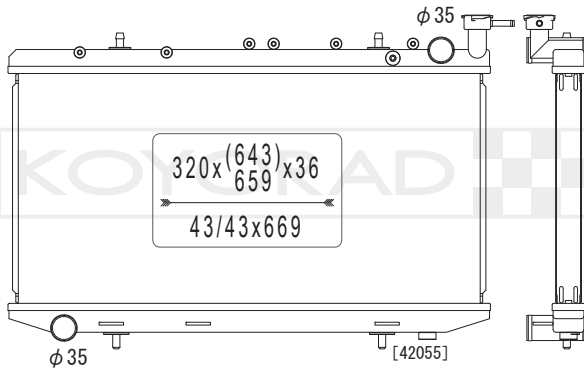

KV020311R

21400 40Y00 | 21410 58Y00
21410 58Y01 | 21410 66Y00 | 21410 66Y01

MODEL NAME	VEHICLE CODE	ENGINE	YEAR
LUCINO MT	E-HNN15		~
PRESEA MT	E-PR10	SR18Di	90.06 ~ 95.01
PULSAR MT	E-RNN14	SR20DET	90.08 ~ 95.01
SUNNY / SENTRA MT	E-HB13	SR18DE	90.01 ~ 94.01
	E-HNB13	SR18DE	90.01 ~ 94.01
	Q-SR13	CD17	90.01 ~ 94.01