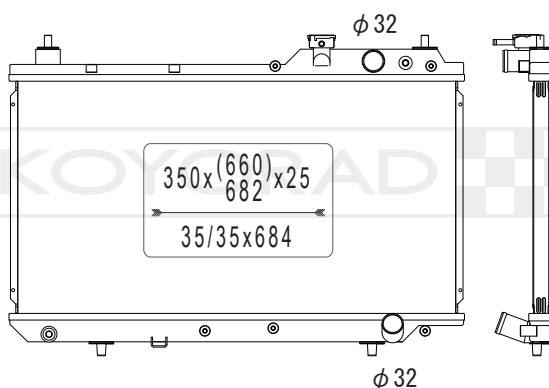

KS080517

19010 P3F 901 | 19010 P3F 902

MODEL NAME	VEHICLE CODE	ENGINE	YEAR
CR-V MT	E-RD1	B20B	95.10 ~ 98.12
	GF-RD1	B20B	98.12 ~ 01.08
	GF-RD2	B20B	98.12 ~ 01.08
	RD1	B20	97.00 ~ 01.00