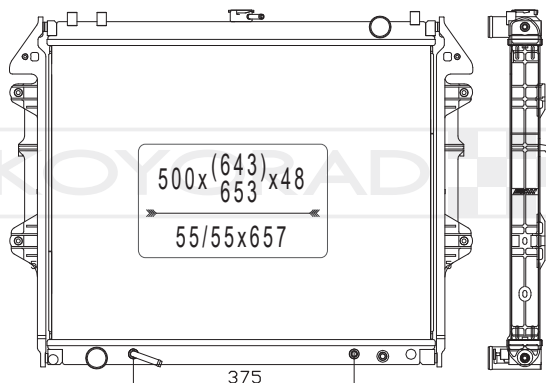

MODEL NAME	VEHICLE CODE	ENGINE	YEAR
HILUX MT	-	-	04.00 ~
INNOVA MT	-	-	04.08 ~

KH011850U06

16400 0C140 | 16400 0C190
16400 0C210