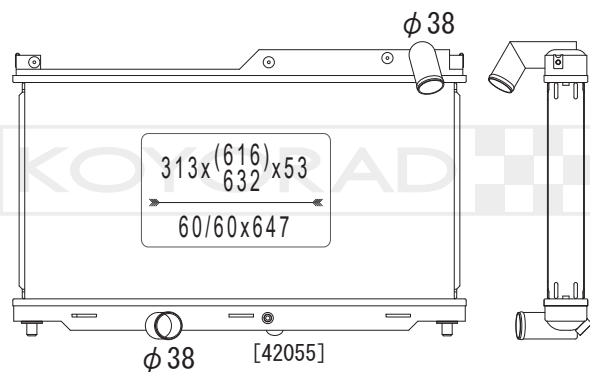

MODEL NAME	VEHICLE CODE	ENGINE	YEAR
RX-7 MT	E-FD3S	13B-T	91.10 ~
	GF-FD3S		~

INDEX
TOYOTA
NISSAN
MITSUBISHI
HINO
ISUZU
MAZDA
DAIHATSU
HONDA
SUBARU
SUZUKI
NON-JAPANESE