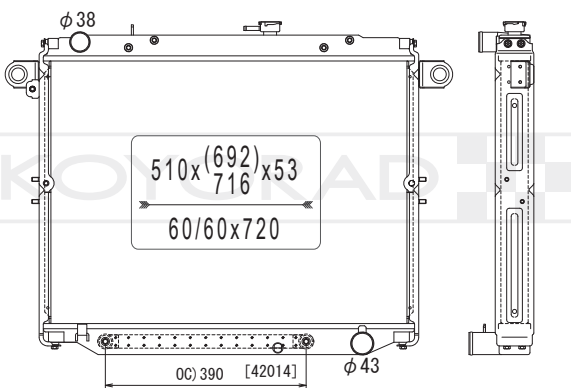

KL011042R

16400 66120 | 16400 66121

MODEL NAME	VEHICLE CODE	ENGINE	YEAR
LANDCRUISER AT	KG-HDJ101K	1HD-FTE	98.01 ~ 02.08