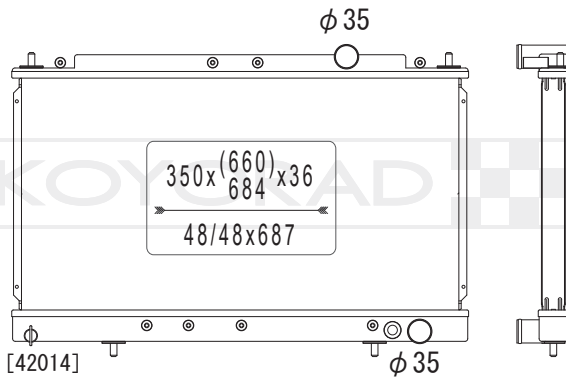

KV030256R

MB538505 | MB605453

MODEL NAME	VEHICLE CODE	ENGINE	YEAR
ECLIPSE MT	E-D22A	4G63	89.09 ~ 90.12
	E-D22A	4G63	89.09 ~ 94.03
	E-D27A	-	~