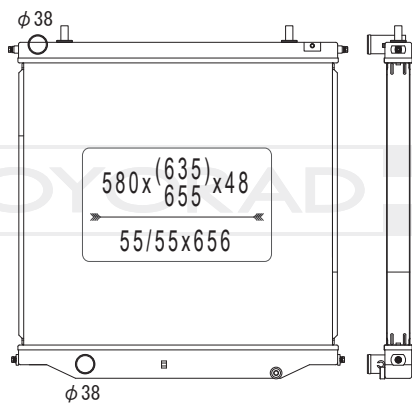

NON JAPANESE - OTHERS (LOTUS / HOLDEN / YAMAHA / LUXGEN / FIAT)

PERFORMANCE
RADIATOR

KH712808

9477 2244

MODEL NAME	VEHICLE CODE	ENGINE	YEAR
HOLDEN COLORADO MT	RG	APD / APL	12.06 ~