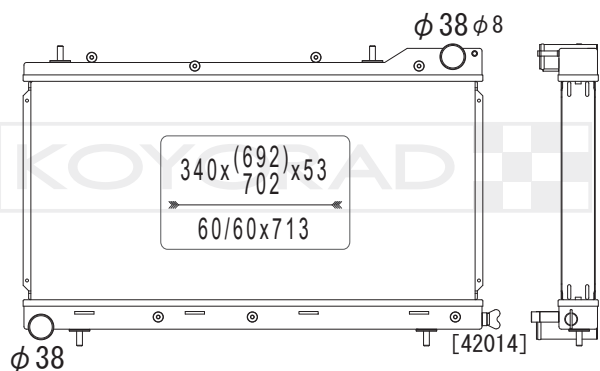

KL091165R

45111 FC310 | 45199 FC310
45199 FC330

MODEL NAME	VEHICLE CODE	ENGINE	YEAR
FORESTER MT	GF-SF5	EJ20	98.08 ~

INDEX

TOYOTA

NISSAN

MITSUBISHI

HINO

ISUZU

MAZDA

DAIHATSU

HONDA

SUBARU

SUZUKI

NON-JAPANESE