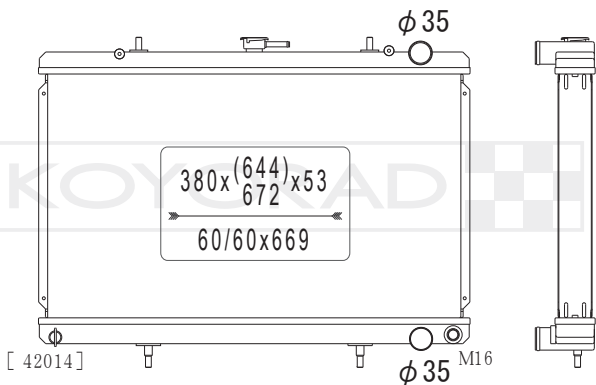

NISSAN / INFINITI

KL020214R

21410 04U00 | 21410 04U01
21410 08U01

MODEL NAME	VEHICLE CODE	ENGINE	YEAR
SKYLINE MT	E-BNR32	RB26DETT	89.08 ~ 93.08
	E-ECR32	RB25DE	91.08 ~ 93.08
	E-HCR32	RB20DET	89.05 ~ 93.08