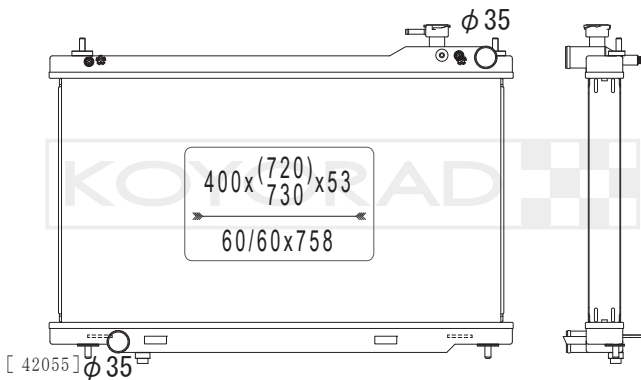

KL021634R

21410 AM900

MODEL NAME	VEHICLE CODE	ENGINE	YEAR
SKYLINE MT	CBA-CPV35	VQ35DE	04.11 ~
	CBA-PV35	VQ35DE	04.11 ~
	UA-CPV35	VQ35DE	03.01 ~
	UA-PV35	VQ35DE	02.01 ~ 04.11