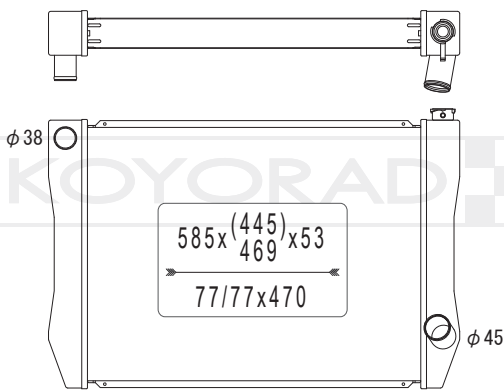

MODEL NAME	VEHICLE CODE	ENGINE	YEAR
CHEVROLET UNIVERSAL MT	-	-	~

KL312093R