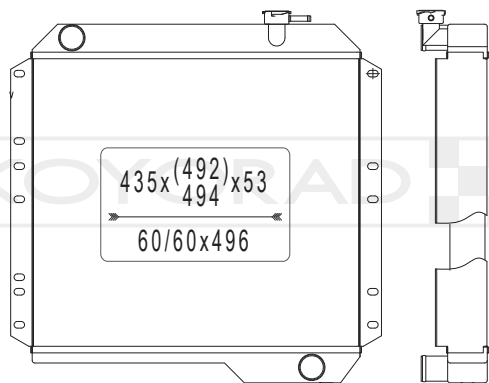

KV012825

MODEL NAME	VEHICLE CODE	ENGINE	YEAR
COROLLA MT	-	-	~

KH012827

MODEL NAME	VEHICLE CODE	ENGINE	YEAR
PICKUP TRUCK MT	-	-	~

KL013235

MODEL NAME	VEHICLE CODE	ENGINE	YEAR
HARDTOP BJ40 MT	-	-	~

KL013236

MODEL NAME	VEHICLE CODE	ENGINE	YEAR
HARDTOP FJ40 MT	-	-	~