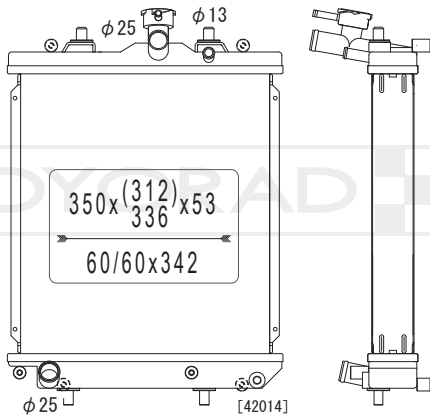

KL072326

16400 97220

MODEL NAME	VEHICLE CODE	ENGINE	YEAR
COPEN MT	LA-L880	JBDET	02.06 ~ 09.04

INDEX

TOYOTA

NISSAN

MITSUBISHI

HINO

ISUZU

MAZDA

DAIHATSU

HONDA

SUBARU

SUZUKI

NON-JAPANESE