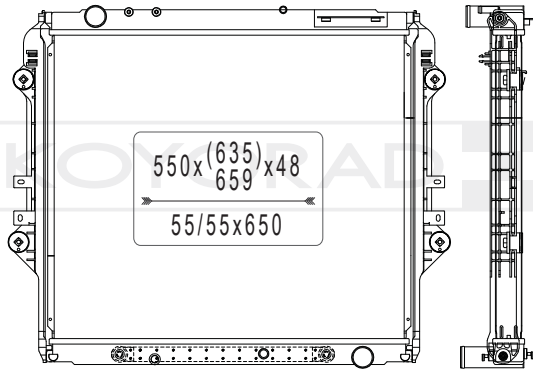

KH013296

16400 0L361 | 16400 0L370
16400 0L390

MODEL NAME	VEHICLE CODE	ENGINE	YEAR
FORTUNER	GUN14/ GUN15/ GUN16	2GDFTV	15.07 ~
	GUN156	1GDFTV	15.05 ~
	GUN165	2GDFTV	15.05 ~
	KUN165	1KDFTV	15.07 ~
HILUX / 4 RUNNER	GUN125/ GUN135	2GDFTV	15.05 ~
	GUN126/ GUN136	1GDFTV	15.05 ~
	KUN126	1KDFTV	15.05 ~