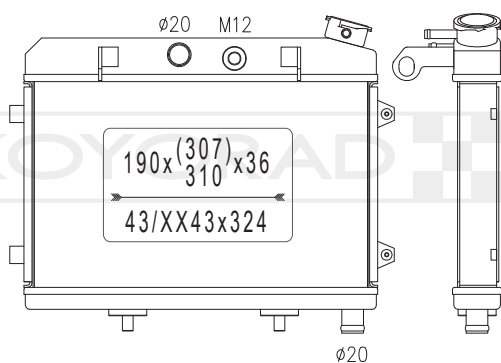

INDEX

TOYOTA

NISSAN

MITSUBISHI

HINO

ISUZU

MAZDA

DAIHATSU

HONDA

SUBARU

SUZUKI

NON-JAPANESE

HONDA

KV083442U06

19010 P72 0030 | 19010 P73 0031

MODEL NAME	VEHICLE CODE	ENGINE	YEAR
INTEGRA MT	DC2	B-SERIES	94.00 ~ 1.00

KV083730

19110 KW6 840

MODEL NAME	VEHICLE CODE	ENGINE	YEAR
NSR 150SP	-	NS150	00.00 ~