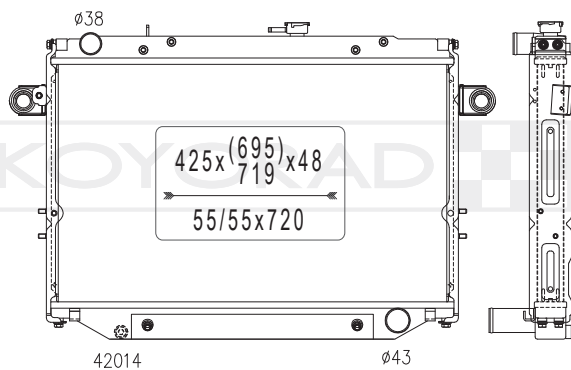

KH013490

16400 66140 | 16400 17321

MODEL NAME	VEHICLE CODE	ENGINE	YEAR
LANDCRUISER	FZJ105	1FZFE	98.01 ~ 2.09
	HZJ105	1HZ	98.01 ~ 7.08