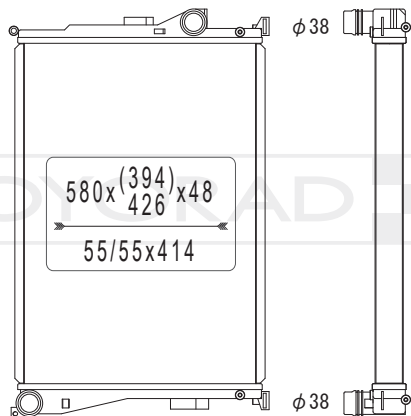

NON JAPANESE - BMW

PERFORMANCE
RADIATOR

INDEX
TOYOTA
NISSAN
MITSUBISHI
HINO
ISUZU
MAZDA
DAIHATSU
HONDA
SUBARU
SUZUKI
NON-JAPANESE
BMW

KH422087

1711 7 521 048 | 1711 7 559 273

MODEL NAME	VEHICLE CODE	ENGINE	YEAR
M3 MT	-	-	~

KH422674

1711 1 469 179 | FHP 1 392 E36

MODEL NAME	VEHICLE CODE	ENGINE	YEAR
3 SERIES / M3 MT	E36	M50 / S50 / S52	92.00 ~ 99.00
	E30	M20	88.00 ~ 91.00

KH422675

1710 2 228 941

MODEL NAME	VEHICLE CODE	ENGINE	YEAR
M3 MT/SMG	E46	S54	1.00 ~ 6.00

KV422857

1711 9 071 518

MODEL NAME	VEHICLE CODE	ENGINE	YEAR
3 SERIES MT	E46 (non M3)	M54	99.00 ~ 5.00