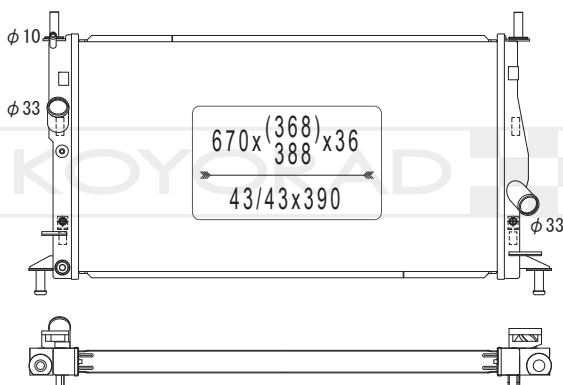

KV061816R

Z602 15 200B | Z602 15 200C
Z603 15 200 | L33X 15 200