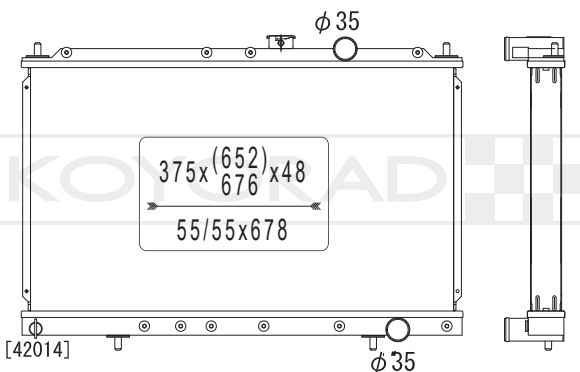

KH030561

MB890505 | MB890506

MODEL NAME	VEHICLE CODE	ENGINE	YEAR
LANCER EVOLUTION MT	E-CB6A	6A10	92.10 ~ 95.08
	E-CC4A	4G92	93.11 ~ 95.08
	E-CD5A	4G93	92.10 ~ 95.08
	E-CD9A	4G63	92.10 ~ 95.08