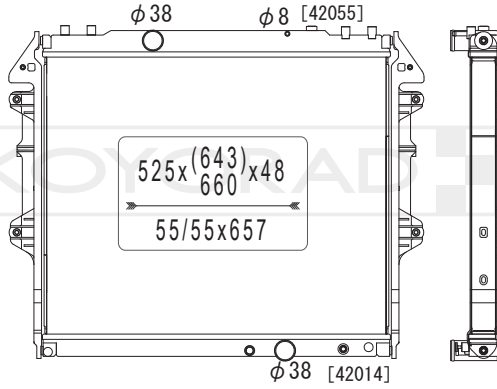

KH011851

16400 0L120 | 16400 0L140
16400 0L160

MODEL NAME	VEHICLE CODE	ENGINE	YEAR
HILUX / HILUX VIGO / FORTUNER / INNOVA MT	-	2KZ-FTV	04.08 ~
	-	2KZ-FTV	04.00 ~