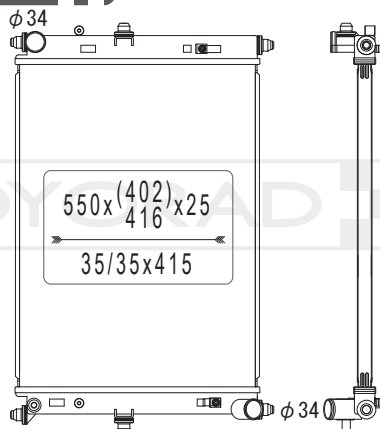

KH062981

UK01 15 200B

MODEL NAME	VEHICLE CODE	ENGINE	YEAR
BT-50 MT	B32P	P5AT	11.10 ~

KH063144

MODEL NAME	VEHICLE CODE	ENGINE	YEAR
RX-7 MT	-	-	~

KS063152

MODEL NAME	VEHICLE CODE	ENGINE	YEAR
MX-5 MT	-	-	~