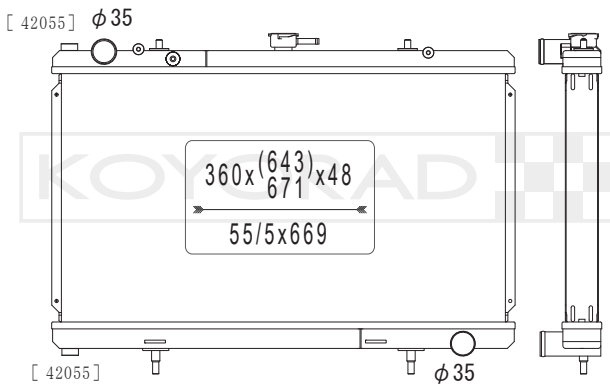

KH020252NU06

21410 52F00 | 21410 52F01
21410 52F11 | 21410 53F00

MODEL NAME	VEHICLE CODE	ENGINE	YEAR
SILVIA / 180SX / 200SX / 240SX MT	E-PS13	SR20DE	90.01 ~ 93.10
	E-PS13	SR20DET	90.01 ~ 93.10
	E-RPS13	SR20DET	90.01 ~ 93.10
	E-RPS13	SR20DET	91.04 ~ 98.11