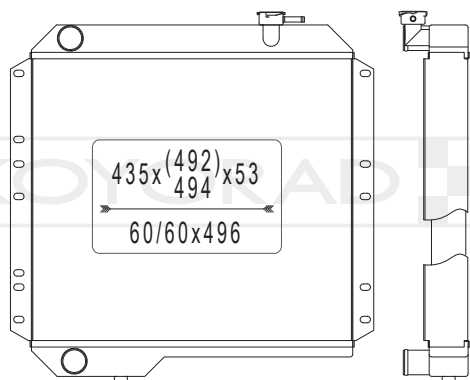

KV012825

MODEL NAME	VEHICLE CODE	ENGINE	YEAR
COROLLA MT	-	-	~

KH012827

MODEL NAME	VEHICLE CODE	ENGINE	YEAR
PICKUP TRUCK MT	-	-	~

KL013235

MODEL NAME	VEHICLE CODE	ENGINE	YEAR
HARDTOP BJ40 MT	-	-	~

KL013236

MODEL NAME	VEHICLE CODE	ENGINE	YEAR
HARDTOP FJ40 MT	-	-	~