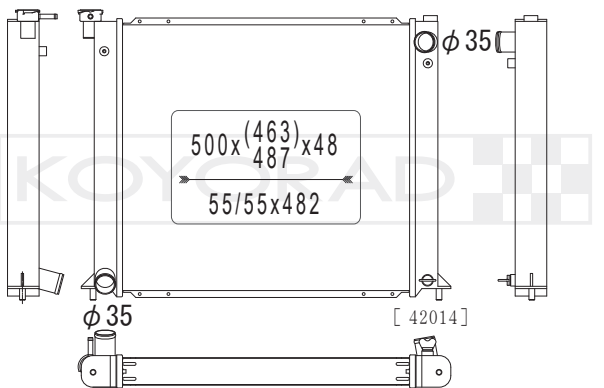

KV020241

21410 30P10

MODEL NAME	VEHICLE CODE	ENGINE	YEAR
FAIRLADY Z / 300 ZX MT	E-GZ32	VG30DE	89.07 ~ 0.08
	E-Z32	VG30DE	89.07 ~ 0.08

KH020243

21410 40P00

MODEL NAME	VEHICLE CODE	ENGINE	YEAR
FAIRLADY / 300 ZX MT	E-CZ32	VG30DETT	89.07 ~ 00.08
	E-GCZ32	VG30DETT	89.07 ~ 00.08