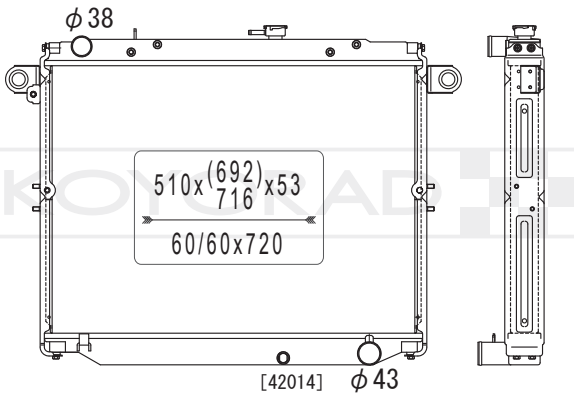

KL011043R

16400 66110 | 16400 66111

MODEL NAME	VEHICLE CODE	ENGINE	YEAR
LANDCRUISER MT	KG-HDJ101K	1HD-FTE	98.01 ~ 02.08