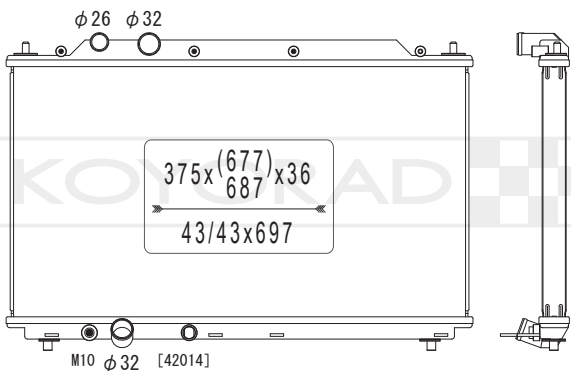

19010 RNA A01 | 19010 RNA A51

MODEL NAME	VEHICLE CODE	ENGINE	YEAR
CIVIC MT	DBA-FD1	R18A	05.09 ~

KV081893R

19010 RNA A01 | 19010 RNA A51

MODEL NAME	VEHICLE CODE	ENGINE	YEAR
CIVIC MT	DBA-FD1	R18A	05.09 ~

KV081895R