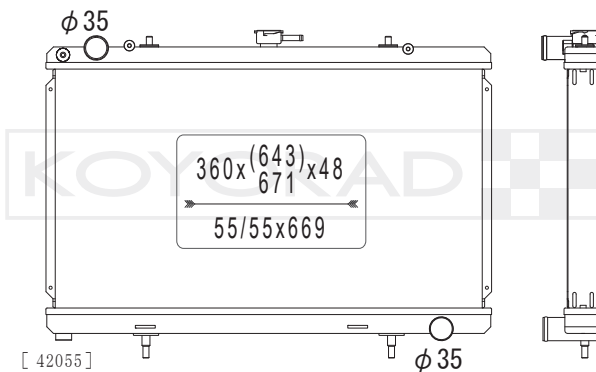

KH020252

21410 52F00 | 21410 52F01
21410 52F11 | 21410 53F00

MODEL NAME	VEHICLE CODE	ENGINE	YEAR
SILVIA / 180SX / 200SX / 240SX MT	E-PS13	SR20DE	90.01 ~ 93.10
	E-PS13	SR20DET	90.01 ~ 93.10
	E-RPS13	SR20DET	90.01 ~ 93.10
	E-RPS13	SR20DET	91.04 ~ 98.11