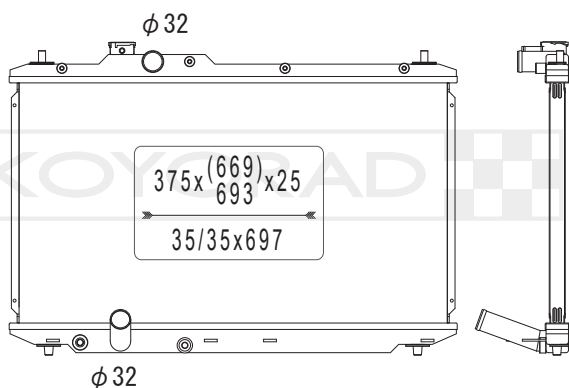

KS082661

19010 R1B A51

MODEL NAME	VEHICLE CODE	ENGINE	YEAR
CIVIC MT	-	-	~