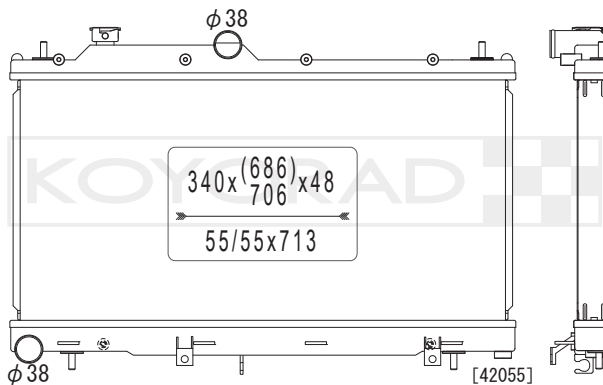

KH092935

45111 SG010

MODEL NAME	VEHICLE CODE	ENGINE	YEAR
FORESTER AT	SJ	FRP20	14.00 ~
FORESTER XT AT	SJG	FA20DIT	14.00 ~