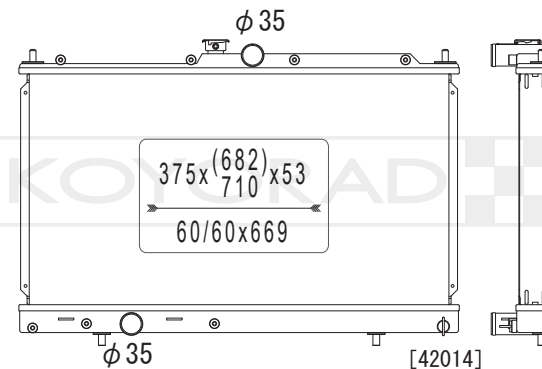

KH031610

MR464612 | MR464618

MODEL NAME	VEHICLE CODE	ENGINE	YEAR
LANCER EVOLUTION 7, 8, 9 MT	GH-CT9A	4G63	01.01 ~ 03.01
	GH-CT9A	4G63	03.01 ~

KL031610R

MR464612 | MR464618

MODEL NAME	VEHICLE CODE	ENGINE	YEAR
LANCER EVOLUTION 7, 8, 9 MT	GH-CT9A	4G63	01.01 ~ 03.01
	GH-CT9A	4G63	03.01 ~