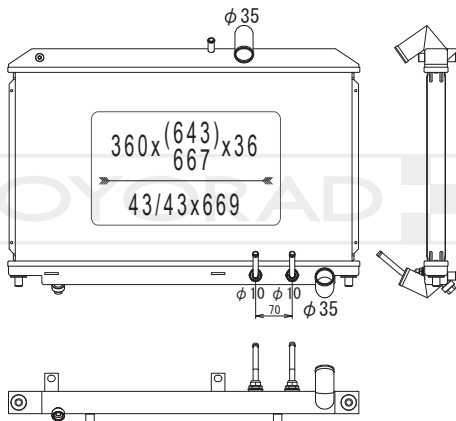

KV061616R

N3H2 15 200C | N3H4 15 200C