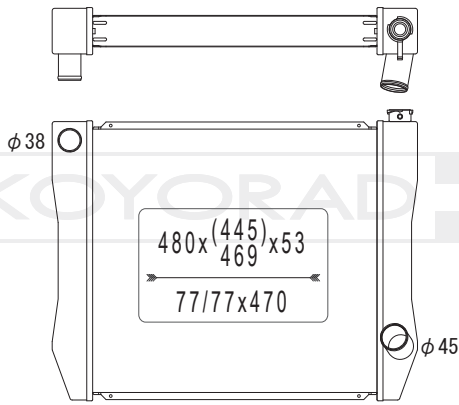

NON JAPANESE - GM

PERFORMANCE
RADIATOR

KL312092R