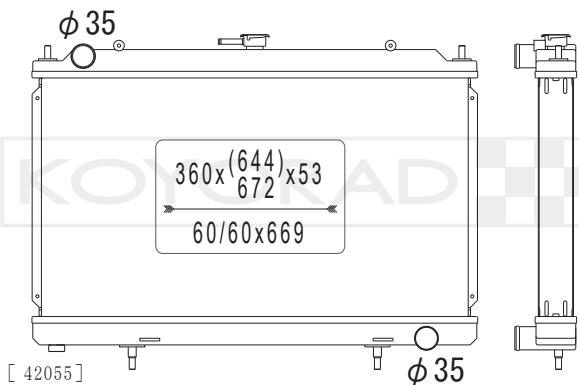

NISSAN / INFINITI

KL020369R

21400 69R00 | 21410 69F00

MODEL NAME	VEHICLE CODE	ENGINE	YEAR
SILVIA / 180SX / 200SX / 240SX MT	E-S14	SR20DET	93.10 ~ 94.11

KV020369R

21400 69R00 | 21410 69F00

MODEL NAME	VEHICLE CODE	ENGINE	YEAR
SILVIA / 180SX / 200SX / 240SX MT	E-S14	SR20DET	93.10 ~ 94.11