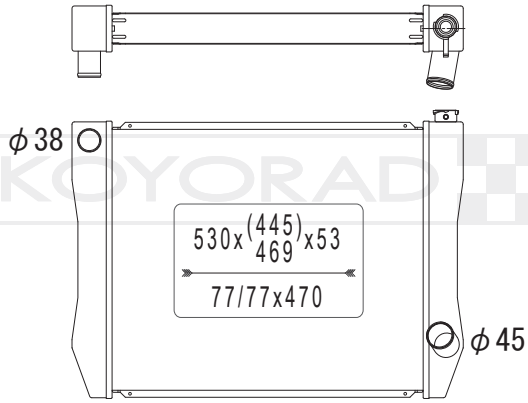

NON JAPANESE - FORD

PERFORMANCE
RADIATOR

INDEX

TOYOTA

NISSAN

MITSUBISHI

HINO

ISUZU

MAZDA

DAIHATSU

HONDA

SUBARU

SUZUKI

NON-JAPANESE
FORD

KL322031R

MODEL NAME	VEHICLE CODE	ENGINE	YEAR
UNIVERSAL MT	-	-	~