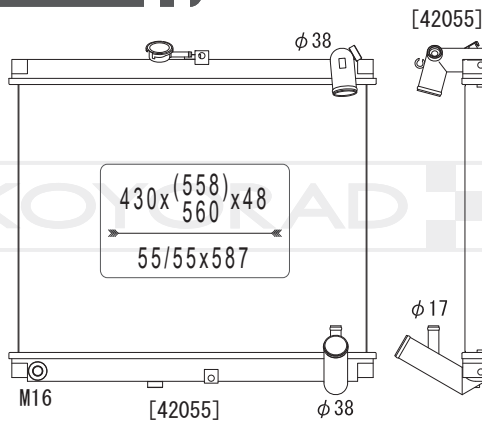

KH060642

MODEL NAME	VEHICLE CODE	ENGINE	YEAR
SAVANNA RX-7 MT	E-FC3C	13B-T	85.10 ~ 89.01
	E-FC3S	13B-T	85.10 ~ 89.01