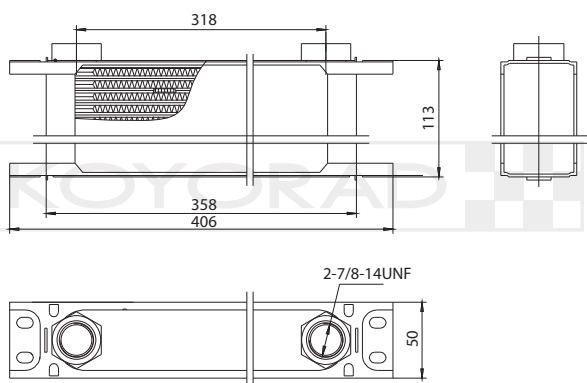

CA990029C

DESCRIPTION

KOYORAD RACING 15 ROW OIL COOLER