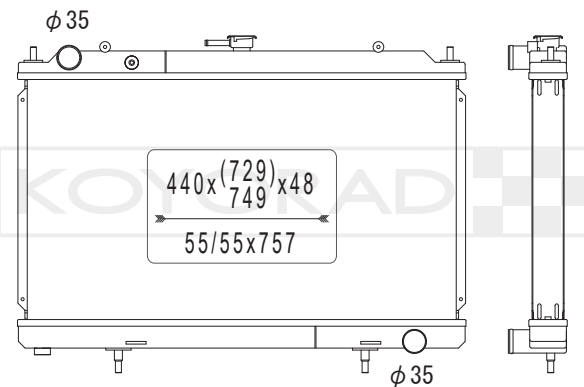

KH020369NU06

21400 69R00 | 21410 69F00

MODEL NAME	VEHICLE CODE	ENGINE	YEAR
SILVIA / 180SX / 200SX / 240SX MT	E-S14	SR20DET	93.10 ~ 94.11