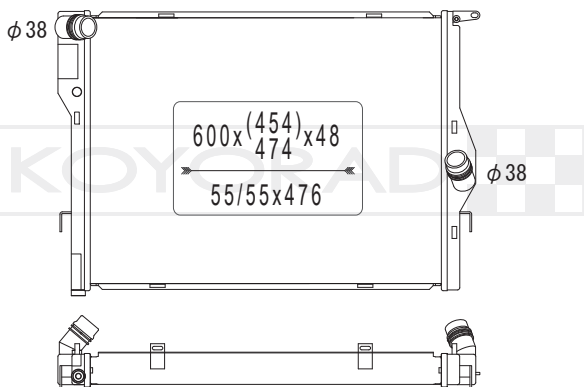

NON JAPANESE - BMW

PERFORMANCE
RADIATOR

INDEX
TOYOTA
NISSAN
MITSUBISHI
HINO
ISUZU
MAZDA
DAIHATSU
HONDA
SUBARU
SUZUKI
NON-JAPANESE
BMW

KH422087

1711 7 521 048 | 1711 7 559 273

MODEL NAME	VEHICLE CODE	ENGINE	YEAR
M3 MT	-	-	~