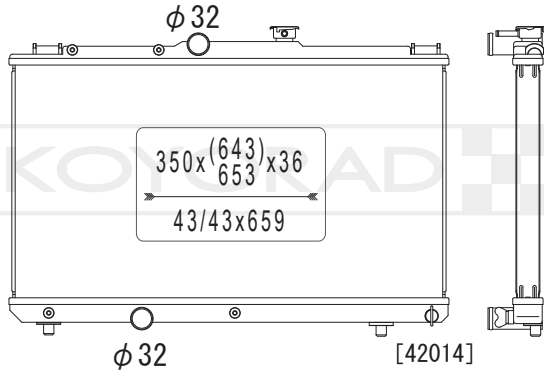

KV010285R

16400 15450 | 16400 15451 | 16400 15480
16400 15481 | 16400 15680 | 16400 15690
16400 16630 | 16400 16640 | 16400 16660 | 16400 16680