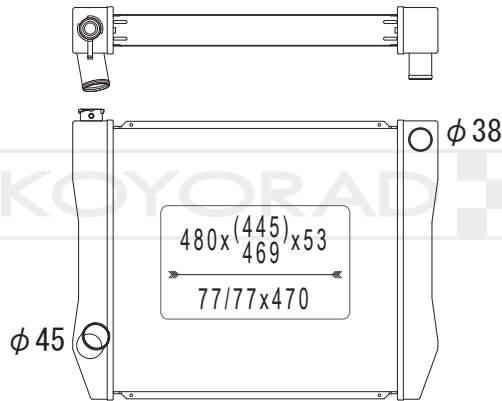

KL322095R

MODEL NAME	VEHICLE CODE	ENGINE	YEAR
UNIVERSAL MT	-	-	~