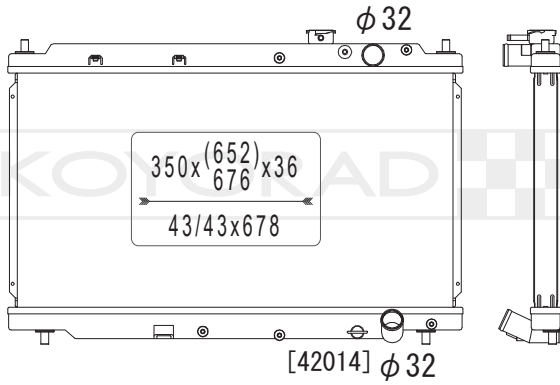

KV080376R

19010 P72 003 | 19010 P72 515
19010 P73 A03 | 19010 P73 003 | 19010 P73 023