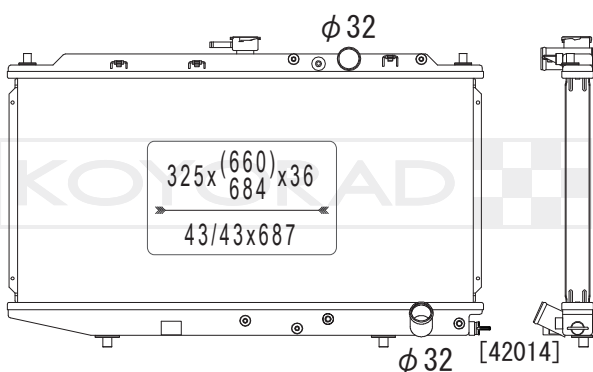

KV080146R

19010 PM3 305 | 19010 PM4 003