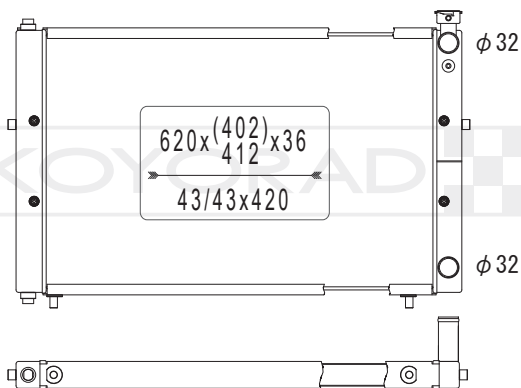

INDEX

TOYOTA

NISSAN

MITSUBISHI

HINO

ISUZU

MAZDA

DAIHATSU

HONDA

SUBARU

SUZUKI

NON-JAPANESE

HONDA

KV083442U06

19010 P72 0030 | 19010 P73 0031

MODEL NAME	VEHICLE CODE	ENGINE	YEAR
INTEGRA MT	DC2	B-SERIES	94.00 ~ 1.00

KV083730

19110 KW6 840

MODEL NAME	VEHICLE CODE	ENGINE	YEAR
NSR 150SP	-	NS150	00.00 ~