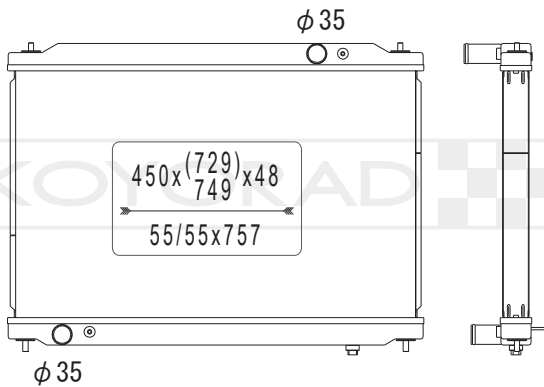

KH022360

21410 JF00A

MODEL NAME	VEHICLE CODE	ENGINE	YEAR
GT-R MT	-	-	~