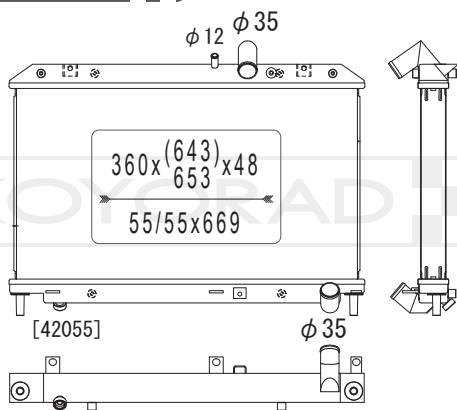

MAZDA

INDEX

TOYOTA

NISSAN

MITSUBISHI

HINO

ISUZU

MAZDA

DAIHATSU

HONDA

SUBARU

SUZUKI

NON-JAPANESE

KV061884R

LFG7 15 200G

MODEL NAME	VEHICLE CODE	ENGINE	YEAR
ROADSTER / MIATA / MX-5 MT	CBA-NCEC	LF-VE	05.08 ~

KV061885

LFG1 15 200E

MODEL NAME	VEHICLE CODE	ENGINE	YEAR
MX-5 MT	-	-	~

KH062267

N3R1 15 200B

MODEL NAME	VEHICLE CODE	ENGINE	YEAR
RX-8 MT	ABA-SE3P	13B-MSP	08.03 ~
	CBA-SE3P	13B-MSP	08.03 ~

KS062306

LF8M 15 20YD

MODEL NAME	VEHICLE CODE	ENGINE	YEAR
MAZDA 3 MT	-	-	10.00 ~