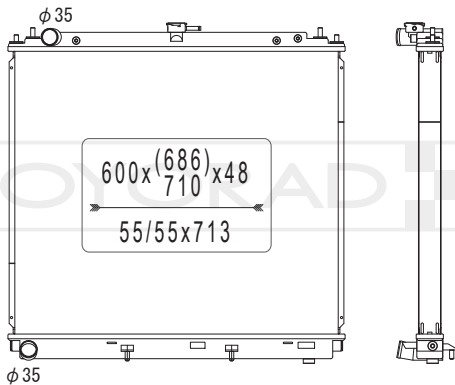

21410 EB30A

MODEL NAME	VEHICLE CODE	ENGINE	YEAR
NAVARA MT	-	-	05.00 ~

KV021963

21410 EB30A

MODEL NAME	VEHICLE CODE	ENGINE	YEAR
NAVARA MT	-	-	05.00 ~

KV022140R

21410 EV00A

MODEL NAME	VEHICLE CODE	ENGINE	YEAR
FAIRLADY Z / 300 ZX MT	CBA-HZ33	VQ35HR	07.01 ~
	CBZ-Z33	VQ35HR	07.01 ~