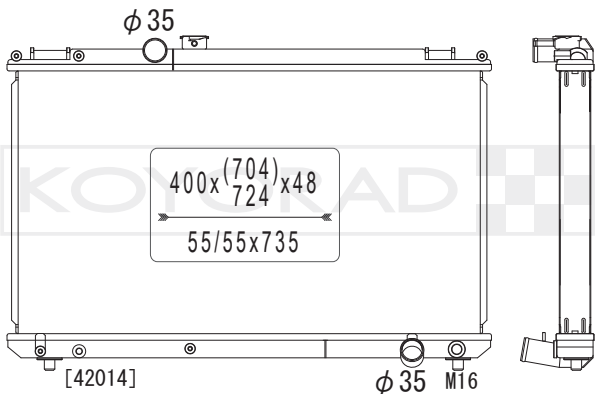

KL010860R

MODEL NAME	VEHICLE CODE	ENGINE	YEAR
MARK II / CHASER / CRESTA / CRESSIDA MT	E-JZX100	1JZ-GTE	96.09 ~