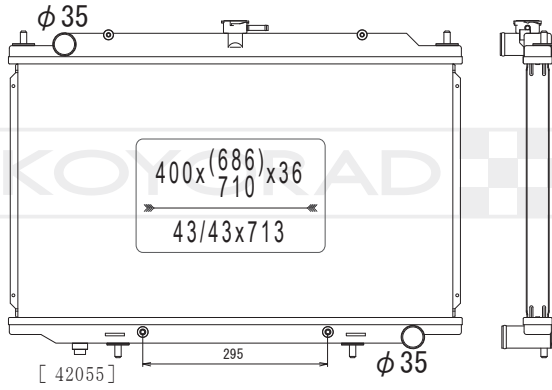

MODEL NAME	VEHICLE CODE	ENGINE	YEAR
CEFIRO / INFINITI i30 AT	E-PA32	VQ25DE	96.09 ~ 97.07

KH020645

21450 70F00

MODEL NAME	VEHICLE CODE	ENGINE	YEAR
SILVIA / 180SX / 200SX / 240SX MT	-	-	~

KL020645R

21450 70F00