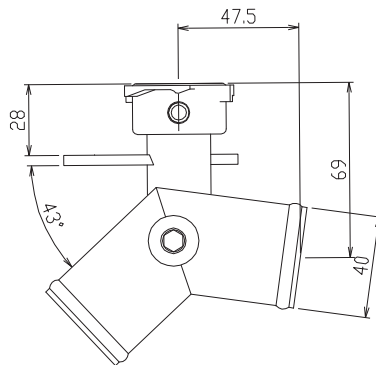

DESCRIPTION

PI-2320 : FILLER NECK FOR TOYOTA 86, SUBARU BR-Z,
SCION FR-S <KH022360 & KH022360U06>