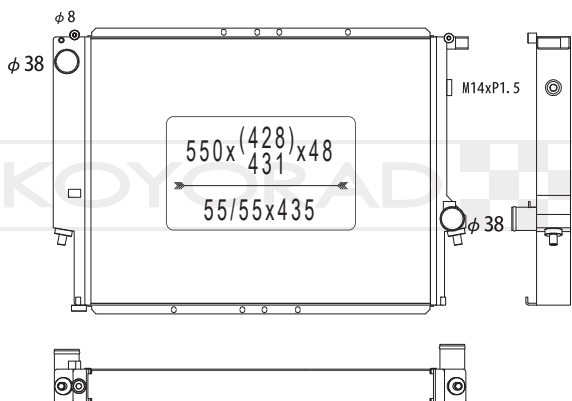

KH422674

1711 1 469 179 | FHP 1 392 E36

MODEL NAME	VEHICLE CODE	ENGINE	YEAR
3 SERIES / M3 MT	E36	M50 / S50 / S52	92.00 ~ 99.00
	E30	M20	88.00 ~ 91.00

KH422675

1710 2 228 941

MODEL NAME	VEHICLE CODE	ENGINE	YEAR
M3 MT/SMG	E46	S54	1.00 ~ 6.00