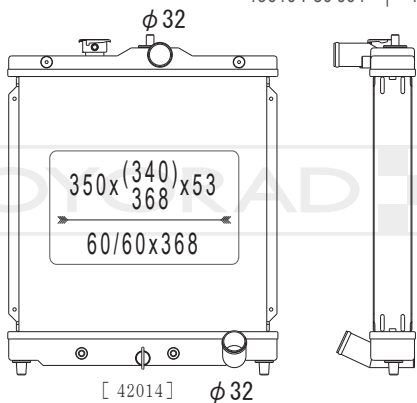

KL080300R

19010 P30 J02 | 19010 P30 J03
19010 P30 J04 | 19010 P54 305