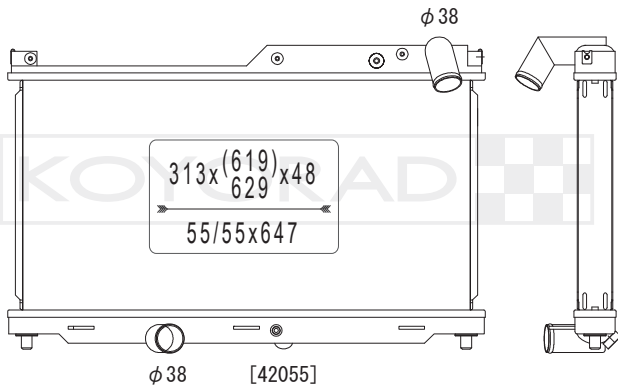

KH060644

N3A1 15 200 | N3A1 15 200A

MODEL NAME	VEHICLE CODE	ENGINE	YEAR
RX-7 MT	E-FD3S	13B-T	91.10 ~
	GF-FD3S		~

KH060644NU06

N3A1 15 200 | N3A1 15 200A