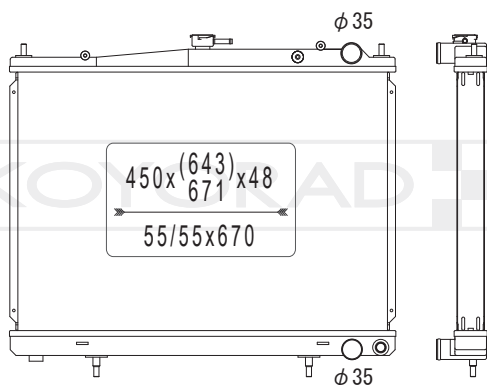

MODEL NAME	VEHICLE CODE	ENGINE	YEAR
DATSUN 510 MT	-	-	~

KH023194