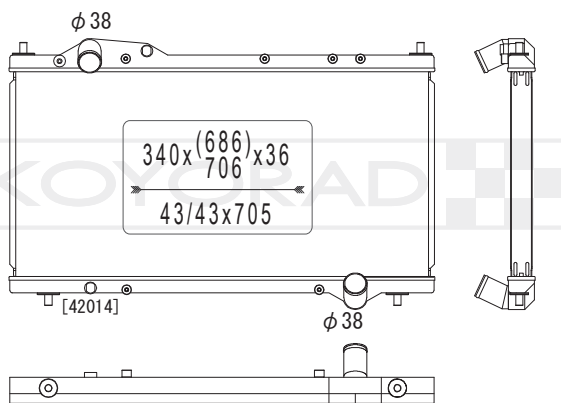

KV082303R

MODEL NAME	VEHICLE CODE	ENGINE	YEAR
CIVIC / NSX MT	-	-	~

KV082309

19010 RB7 Z01

MODEL NAME	VEHICLE CODE	ENGINE	YEAR
CITY MT	MRHGM	-	09.00 ~

KS082409R

19010 RTW 004

MODEL NAME	VEHICLE CODE	ENGINE	YEAR
CR-Z MT	DAA-ZF1	LEA-MF6	10.03 ~