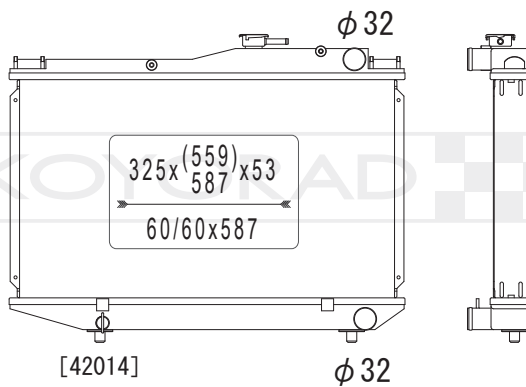

KL010681R

MODEL NAME	VEHICLE CODE	ENGINE	YEAR
COROLLA LEVIN / SPRINTER TRUENO MT	E-AE85	3A-U	83.05 ~ 87.05
	E-AE86	4A-GEU	83.05 ~ 87.05