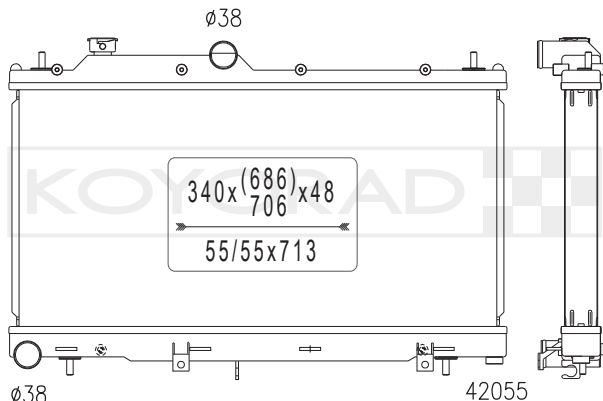

KH092935U06

45111 SG010

MODEL NAME	VEHICLE CODE	ENGINE	YEAR
FORESTER AT	SJ	FRP20	14.00 ~
FORESTER XT AT	SJG	FA20DIT	14.00 ~