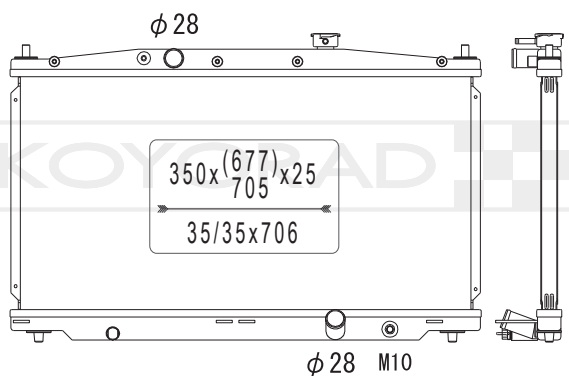

KV082303R

MODEL NAME	VEHICLE CODE	ENGINE	YEAR
CIVIC / NSX MT	-	-	~

KV082309

19010 RB7 Z01

MODEL NAME	VEHICLE CODE	ENGINE	YEAR
CITY MT	MRHGM	-	09.00 ~

KS082409R

19010 RTW 004

MODEL NAME	VEHICLE CODE	ENGINE	YEAR
CR-Z MT	DAA-ZF1	LEA-MF6	10.03 ~