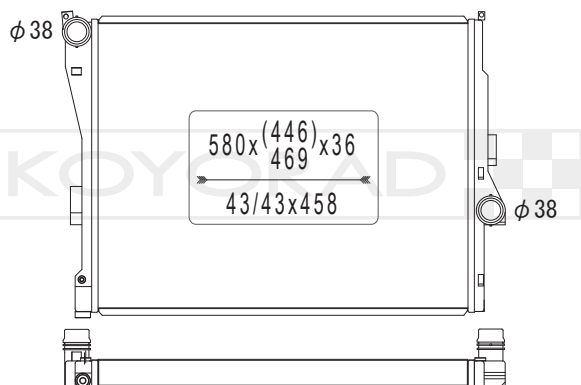

KV422857

1711 9 071 518

MODEL NAME	VEHICLE CODE	ENGINE	YEAR
3 SERIES MT	E46 (non M3)	M54	99.00 ~ 5.00