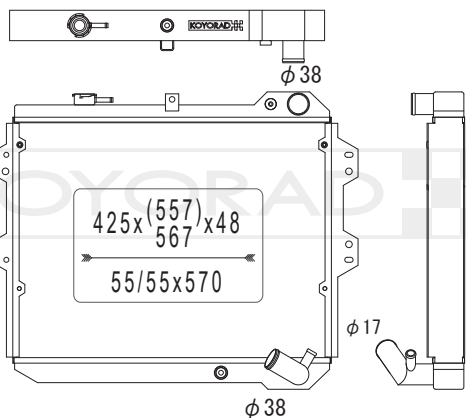

KS063152

MODEL NAME	VEHICLE CODE	ENGINE	YEAR
MX-5 MT	-	-	~