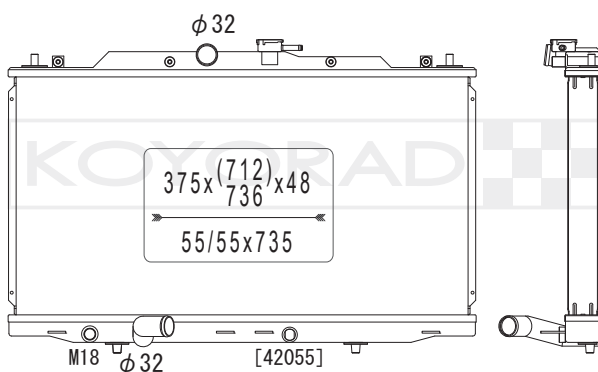

MODEL NAME	VEHICLE CODE	ENGINE	YEAR
ACCORD MT	LA-CL7	K20A	02.10 ~