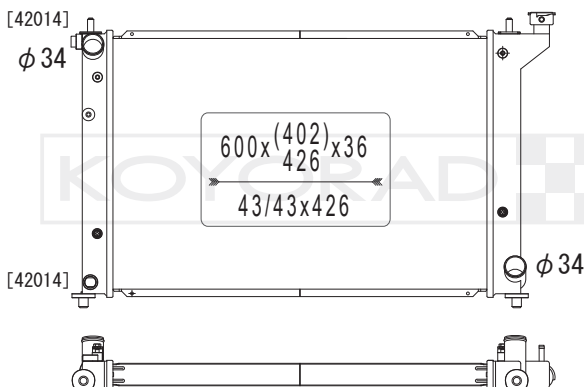

KV011553R

16400 22190 | 16400 22230
16400 28350

MODEL NAME	VEHICLE CODE	ENGINE	YEAR
ALLION / WISH / CORONA PREMIO MT	CBA-AZT240	1AZ-FSE	04.12 ~
	CBA-ZZT240	1ZZ-FE	04.02 ~ 04.12
	CBA-ZZT240	1AZ-FSE	~
	DBA-ZZT240	1ZZ-FE	04.12 ~
	TA-AZT240	1AZ-FSE	01.12 ~ 04.12
	UA-ZZT240	1ZZ-FE	01.12 ~ 04.12
CALDINA MT	CBA-ZZT241W	1ZZ-FE	04.04 ~
	UA-ZZT241W	1ZZ-FE	02.09 ~ 04.04
ISIS MT	CBA-ANM10G	-	~
OPA MT	TA-ZCT10	1ZZ-FE	00.04 ~ 02.05
	UA-ZCT10	1ZZ-FE	02.05 ~