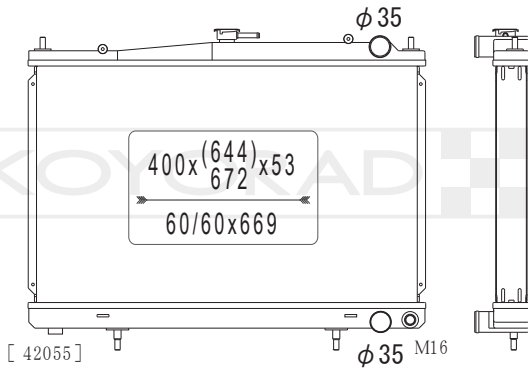

KL020442R

21410 15U00

MODEL NAME	VEHICLE CODE	ENGINE	YEAR
SKYLINE MT	E-HCR33	RB25DET	93.08 ~ 98.05
	E-BCNR33	RB26DETT	95.01 ~ 99.01