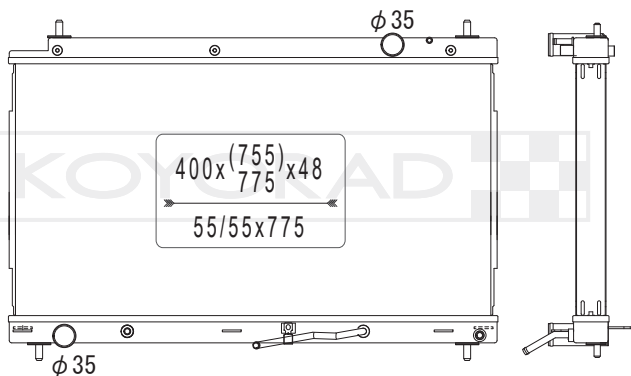

KH863437

21460 MP100 H3

MODEL NAME	VEHICLE CODE	ENGINE	YEAR
LUXGEN U7 AT	-	-	~