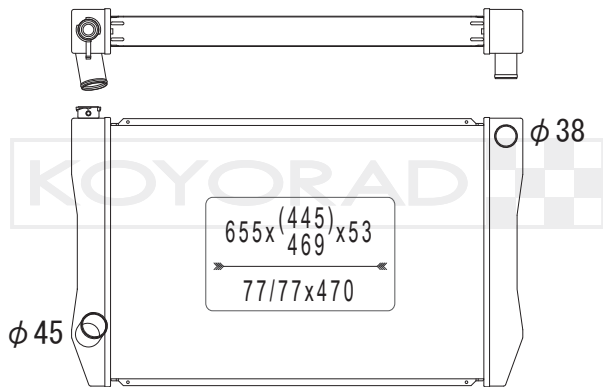

NON JAPANESE - FORD

INDEX

TOYOTA

NISSAN

MITSUBISHI

HINO

ISUZU

MAZDA

DAIHATSU

HONDA

SUBARU

SUZUKI

NON-JAPANESE
FORD

KL322098R

MODEL NAME	VEHICLE CODE	ENGINE	YEAR
UNIVERSAL MT	-	-	~