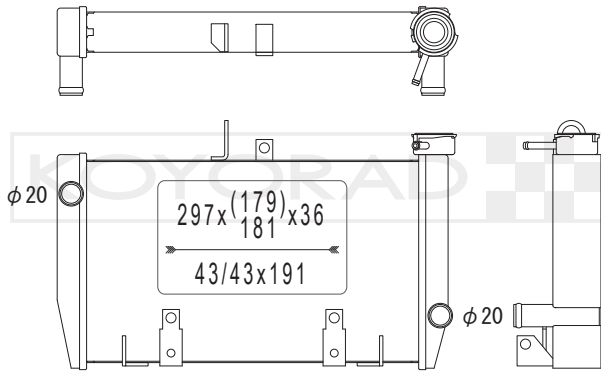

NON JAPANESE - OTHERS

(LOTUS / HOLDEN / YAMAHA / LUXGEN / FIAT)

PERFORMANCE
RADIATOR

KV303155

1WDE2 46100

MODEL NAME	VEHICLE CODE	ENGINE	YEAR
YAMAHA YZF-R25 MT	-	-	~