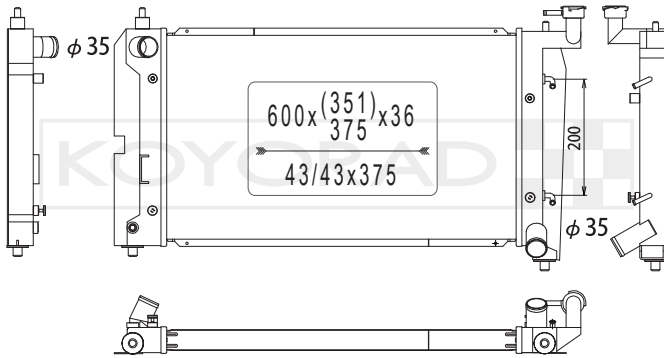

KV012355

16400 21240

MODEL NAME	VEHICLE CODE	ENGINE	YEAR
COROLLA AT	-	-	01.00 ~ 06.00