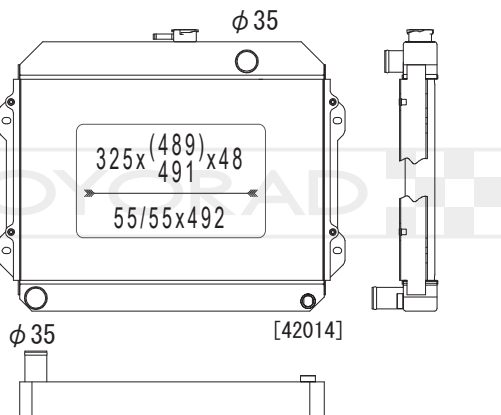

MODEL NAME	VEHICLE CODE	ENGINE	YEAR
COROLLA MT	-	-	01.00 ~ 06.00

KV012355

16400 21240

MODEL NAME	VEHICLE CODE	ENGINE	YEAR
COROLLA AT	-	-	01.00 ~ 06.00

KH012597

89733 33512

MODEL NAME	VEHICLE CODE	ENGINE	YEAR
CELICA MT	-	-	~