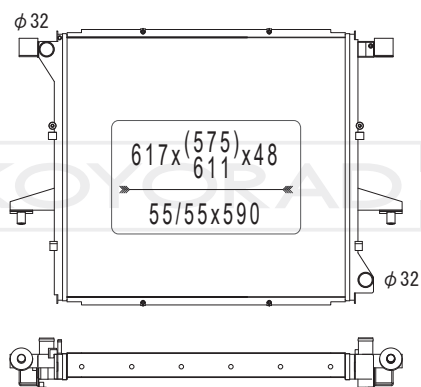

KV442644

1K0 121 251 L | 5K0 121 251 J

MODEL NAME	VEHICLE CODE	ENGINE	YEAR
AUDI A3 / TT MT	-	-	~

KH452950

2H0 121 253 A

MODEL NAME	VEHICLE CODE	ENGINE	YEAR
AMAROK MT	2HA	CFPA	10.12 ~
	2HB	CDCA	9.11 ~
	2HA	CDBA	10.09 ~
	2HB	CSHA	11.11 ~
	S1B	CNEA	11.11 ~
	S1B	CNFA	12.05 ~
	2HA	CNFB	12.05 ~
	S1B	CNFB	12.06 ~