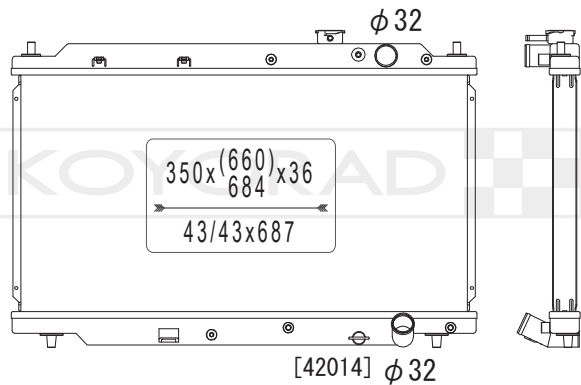

HONDA

INDEX
TOYOTA
NISSAN
MITSUBISHI
HINO
ISUZU
MAZDA
DAIHATSU
HONDA
SUBARU
SUZUKI
NON-JAPANESE

KV082611R

19010 P75 A53

MODEL NAME	VEHICLE CODE	ENGINE	YEAR
INTEGRA MT	-	-	~