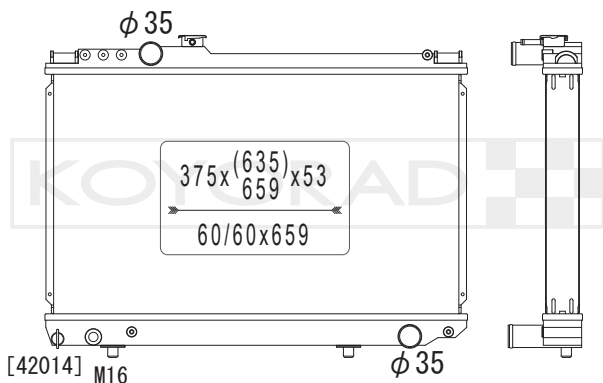

KH010860NU06

MODEL NAME	VEHICLE CODE	ENGINE	YEAR
MARK II / CHASER / CRESTA / CRESSIDA MT	E-JZX100	1JZ-GTE	96.09 ~