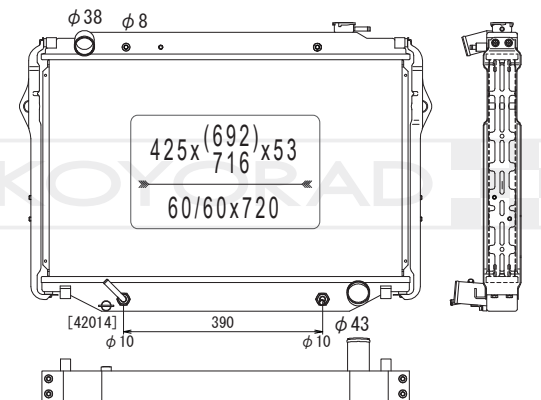

KL011038

16400 66090 | 16400 66091

MODEL NAME	VEHICLE CODE	ENGINE	YEAR
LANDCRUISER MT	E-FZJ80G	1FZ-FE	95.01 ~

KL011039R

16400 66100 | 16400 66101

MODEL NAME	VEHICLE CODE	ENGINE	YEAR
LANDCRUISER AT	E-FZJ80G	1FZ-FE	95.01 ~