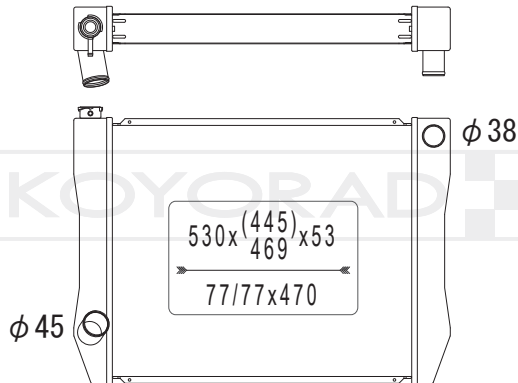

KL322096R

MODEL NAME	VEHICLE CODE	ENGINE	YEAR
UNIVERSAL MT	-	-	~