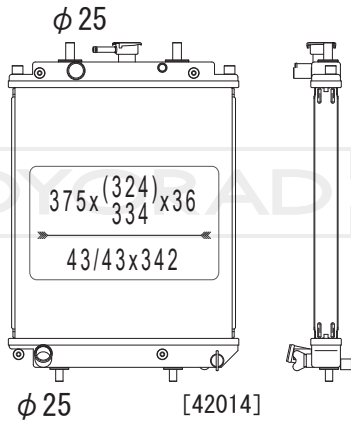

KV070856R

16400 97207 000 | 16400 97214 000

MODEL NAME	VEHICLE CODE	ENGINE	YEAR
MIRA MT	GF-L700S	EF-DET	98.10 ~ 01.09
	GF-L710S	EF-DET	98.10 ~ 01.09
	LA-L700S	EF-DET	98.10 ~
	LA-L710S	EF-DET	98.10 ~
OPTI MT	GF-L800S	EF-DET	00.02 ~
	GF-L802S	JB-DET	98.10 ~
	GF-L802S	JB-DET	98.10 ~
	GF-L810S	JB-DET	98.11 ~
MOVE MT	GF-L810S	EF-DET	98.11 ~
	GF-L900S	EF-DET	98.10 ~ 00.09
	GF-L902S	JB-DE	98.10 ~
	GF-L902S	JB-DET	98.10 ~ 99.11
MOVE MT	GF-L910S	EF-DE	98.10 ~
	GF-L910S	EF-DET	98.10 ~ 00.09