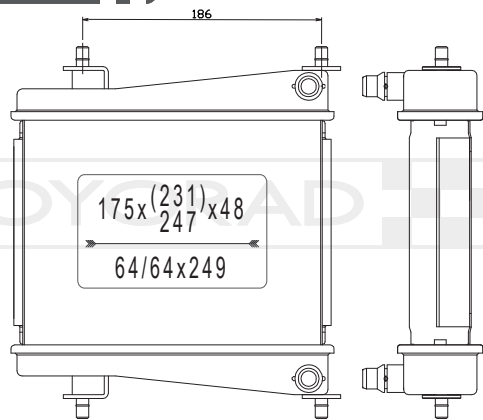

KH423660

16400 WAA04 | 1711 8 672 237

MODEL NAME	VEHICLE CODE	ENGINE	YEAR
BMW Z4	G29	B58B30C	18.11 ~
TOYOTA SUPRA	DB41 / DB42	B58	18.00 ~ 20.00

KL423704

CSF 8075 | 1711 2 284 608

MODEL NAME	VEHICLE CODE	ENGINE	YEAR
BMW M3 / M4	F80	S55B30T0	15.00 ~ 18.00