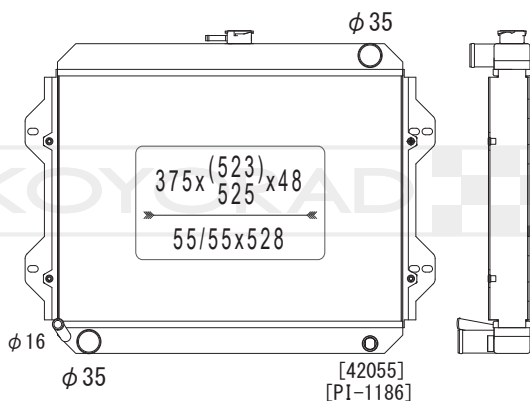

KH012756

MODEL NAME	VEHICLE CODE	ENGINE	YEAR
CELICA MT	-	-	~