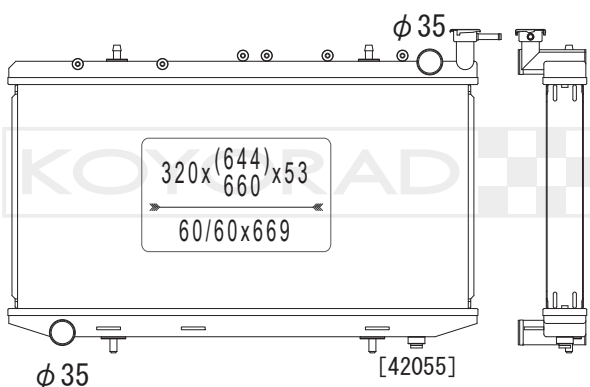

KL020311R

21400 40Y00 | 21410 58Y00
21410 58Y01 | 21410 66Y00 | 21410 66Y01