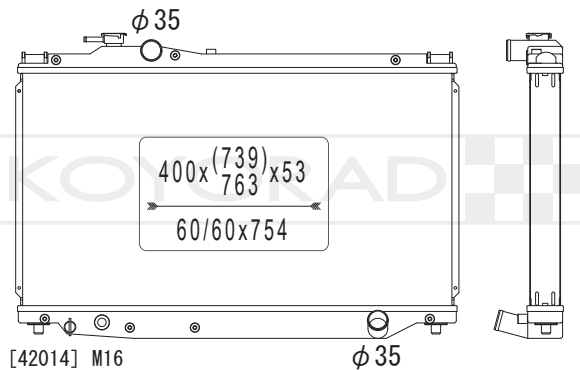

MODEL NAME	VEHICLE CODE	ENGINE	YEAR
SUPRA MT	E-JZA80	2JZ-GTE	93.05 ~ 96.05