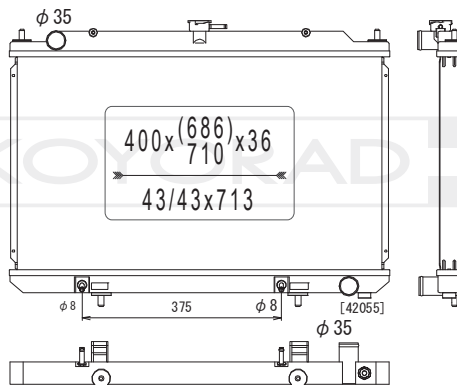

KV020884

21411 4U000 | 21412 2Y000 | 21460 2Y000
21460 2Y600 | 21460 2Y603 | 21460 2Y700
21463 2Y100

MODEL NAME	VEHICLE CODE	ENGINE	YEAR
CERIFO / INFINITI i30 AT	A33	VQ20DE	01.01 ~ 03.03
	GF-A33	VQ20DE	98.12 ~ 01.01
	GF-PA33	VQ25DD	98.12 ~ 01.01