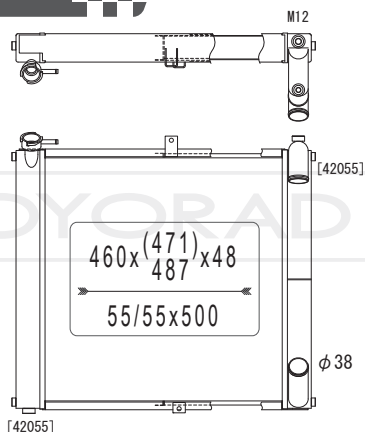

KH060643U06

MODEL NAME	VEHICLE CODE	ENGINE	YEAR
SAVANNA RX-7 MT	E-FC3C	13B-T	89.01 ~ 91.10
	E-FC3S	13B-T	89.01 ~ 91.10