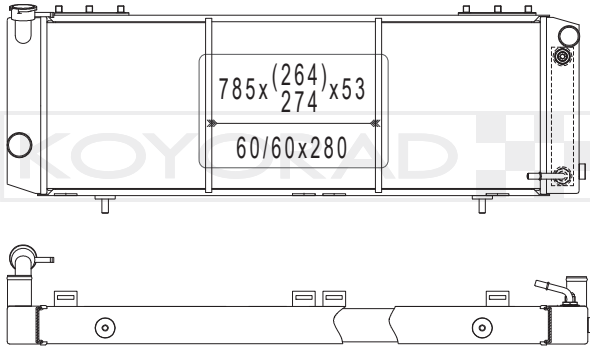

NON JAPANESE - CHRYSLER

PERFORMANCE
RADIATOR

KL330945RU06

5207 9682 AE

MODEL NAME	VEHICLE CODE	ENGINE	YEAR
CHEROKEE MT	-	-	91.00 ~ 0.00

KV331694R

5019 214 AA

MODEL NAME	VEHICLE CODE	ENGINE	YEAR
NEON MT	-	-	~