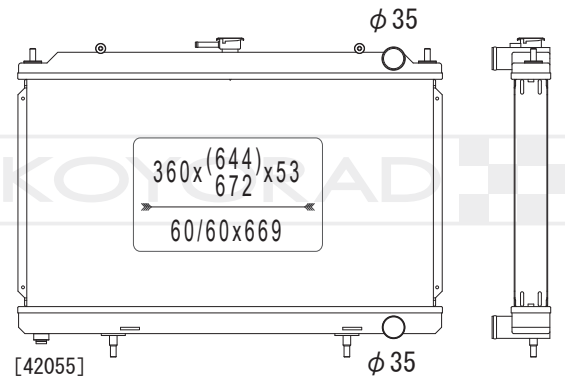

KL020645R

21450 70F00

MODEL NAME	VEHICLE CODE	ENGINE	YEAR
SILVIA / 180SX / 200SX / 240SX MT	-	-	~