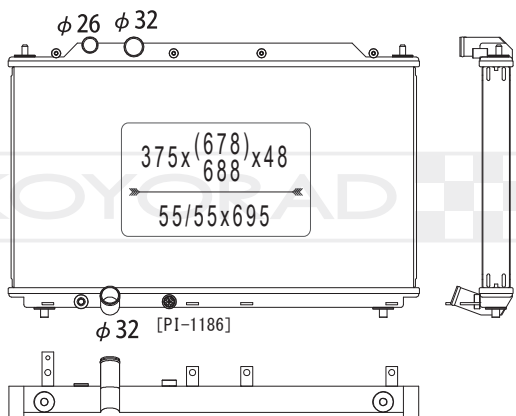

KH081893R

19010 RNA A01 | 19010 RNA A51

MODEL NAME	VEHICLE CODE	ENGINE	YEAR
CIVIC MT	DBA-FD1	R18A	05.09 ~