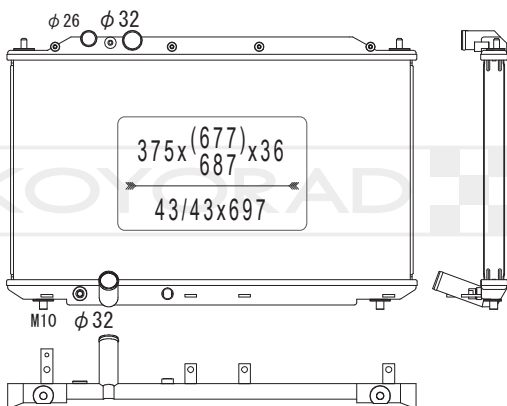

KV081895R

19010 RNB A01 | 19010 RNB A51

MODEL NAME	VEHICLE CODE	ENGINE	YEAR
CIVIC MT			06.00 ~

INDEX
TOYOTA
NISSAN
MITSUBISHI
HINO
ISUZU
MAZDA
DAIHATSU
HONDA
SUBARU
SUZUKI
NON-JAPANESE