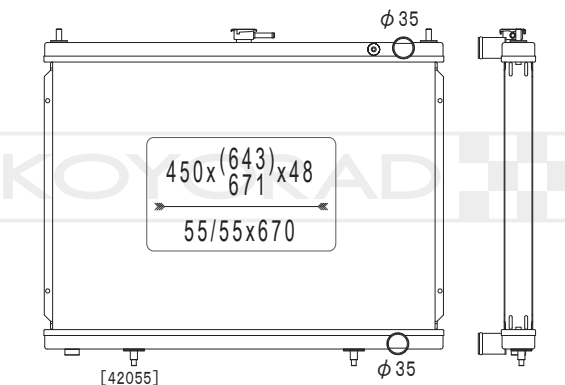

KH020879

MODEL NAME	VEHICLE CODE	ENGINE	YEAR
SKYLINE MT	GF-BNR34	RB26DETT	99.01 ~