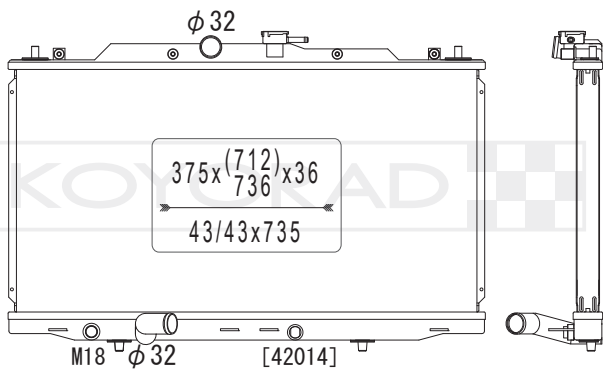

KH081699

19010 RBA E01

MODEL NAME	VEHICLE CODE	ENGINE	YEAR
ACCORD MT	LA-CL7	K20A	02.10 ~

HONDA

KV081699R

19010 RBA E01

MODEL NAME	VEHICLE CODE	ENGINE	YEAR
ACCORD MT	LA-CL7	K20A	02.10 ~

KH081893R