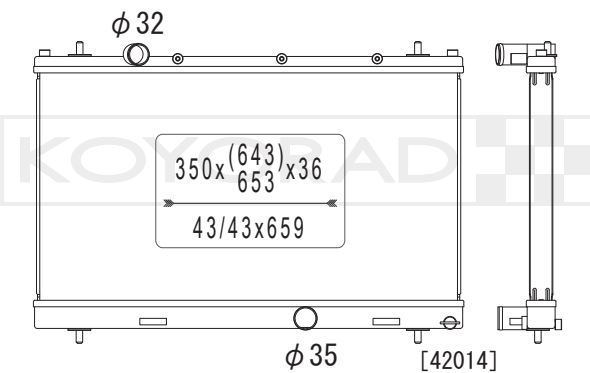

5019 214 AA

MODEL NAME	VEHICLE CODE	ENGINE	YEAR
NEON MT	-	-	~

KH333403U06

6814 3886 AA

MODEL NAME	VEHICLE CODE	ENGINE	YEAR
WRANGLER	JK	-	12.00 ~ 14.00

INDEX

TOYOTA

NISSAN