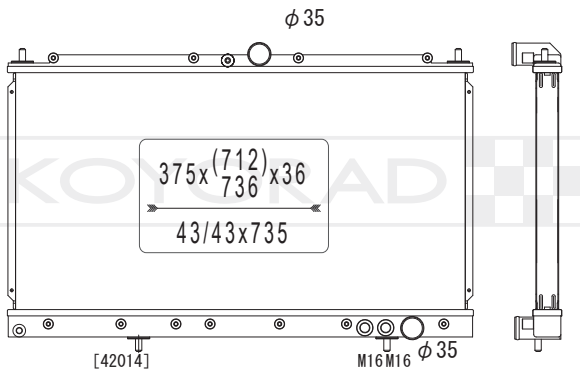

MB605453

MODEL NAME	VEHICLE CODE	ENGINE	YEAR
GTO / 3000GT MT	E-Z15A	6G72	90.09 ~ 91.12
	E-Z16A	6G72	90.09 ~ 92.09

KV030258

MB605453

MODEL NAME	VEHICLE CODE	ENGINE	YEAR
GTO / 3000GT MT	E-Z15A	6G72	90.09 ~ 91.12
	E-Z16A	6G72	90.09 ~ 92.09