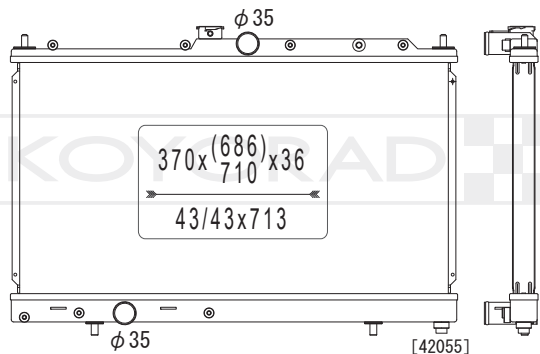

DAIHATSU

HONDA

SUBARU

SUZUKI

NON-JAPANESE

KV031610R

MR464612 | MR464618

MODEL NAME	VEHICLE CODE	ENGINE	YEAR
LANCER EVOLUTION 7, 8, 9	GH-CT9A	4G63	01.01 ~ 03.01
MT	GH-CT9A	4G63	03.01 ~