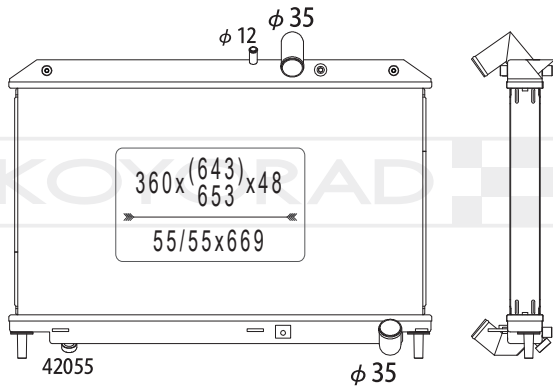

KH062883

N3R1 15 200B

MODEL NAME	VEHICLE CODE	ENGINE	YEAR
RX-8 V MOUNT MT	-	-	~