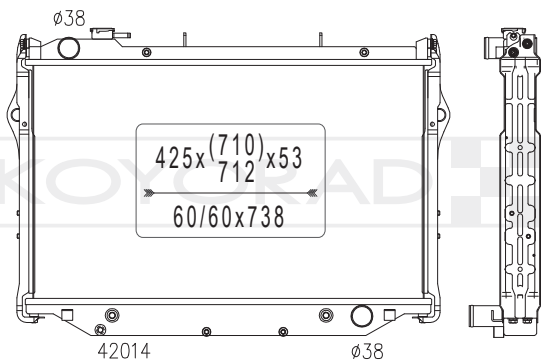

TOYOTA / LEXUS

INDEX
TOYOTA
NISSAN
MITSUBISHI
HINO
ISUZU
MAZDA
DAIHATSU
HONDA
SUBARU
SUZUKI
NON-JAPANESE

KL011026

16400 17030 | 16400 17060

MODEL NAME	VEHICLE CODE	ENGINE	YEAR
LANDCRUISER MT	KC-HDJ81V/ KC-HZJ81V	1HD-FT/ 1HZ	95.01 ~ 96.08
	S-HDJ81/ U-HZJ81V	1HD-T/ 1HZ	99.00 ~ 95.01