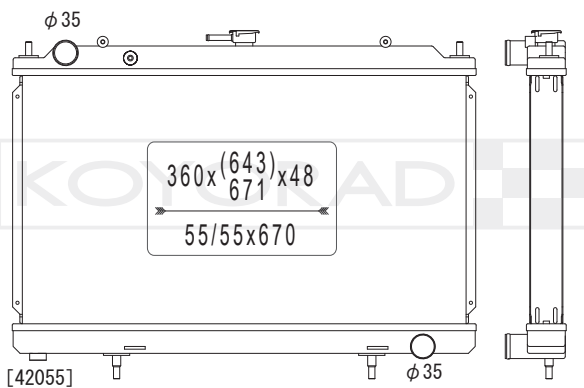

KH020369

21400 69R00 | 21410 69F00

MODEL NAME	VEHICLE CODE	ENGINE	YEAR
SILVIA / 180SX / 200SX / 240SX MT	E-S14	SR20DET	93.10 ~ 94.11