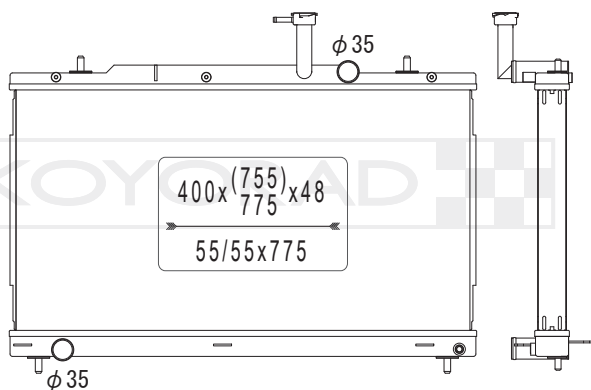

KH863435

21460 SN101 H3

MODEL NAME	VEHICLE CODE	ENGINE	YEAR
LUXGEN U6 AT	-	-	~