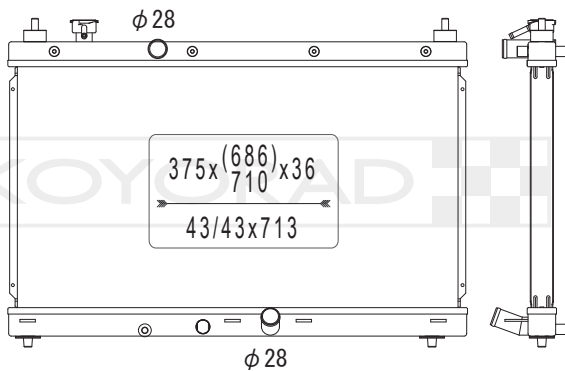

KV083283

19010 5AA A01 | 19010 5AY H01

MODEL NAME	VEHICLE CODE	ENGINE	YEAR
CIVIC MT	FK7	L15B7	17.00 ~

KV083335

19010 5V3 Q51 | 19010 5V3 Z51

MODEL NAME	VEHICLE CODE	ENGINE	YEAR
FIT / JAZZ AT	GK	L15	14.06 ~
	GK5	-	14.00 ~