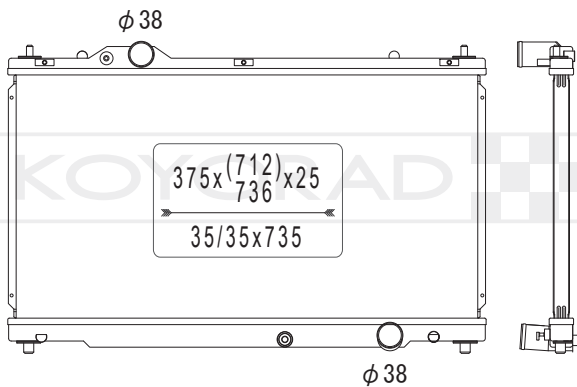

KS011937

16400 31440

MODEL NAME	VEHICLE CODE	ENGINE	YEAR
LEXUS IS250 / IS350	DBA-GSE20	4GR-FSE	05.09 ~
	DBA-GSE21	2GR-FSE	05.09 ~
	DBA-GSE25	4GR-FSE	05.09 ~

KL012068R

16400 75451

MODEL NAME	VEHICLE CODE	ENGINE	YEAR
LANDCRUISER PRADO / FJ CRUISER MT	GSJ15	1GRFE	03.00 ~ 07.00