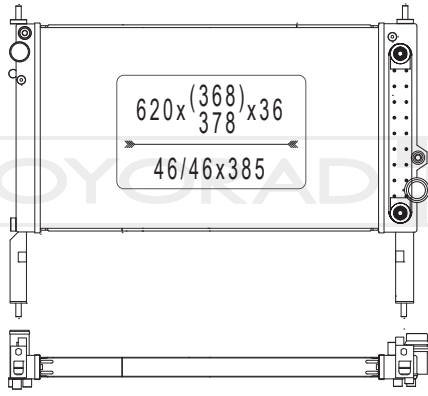

NON JAPANESE - OPEL / VAUXHALL

PERFORMANCE
RADIATOR

KV463549

1300 360 | 9529 8556

MODEL NAME	VECHICLE CODE	ENGINE	YEAR
MOKKA	76	A14NET/B14NET	12.06 ~
MOKKA X	76	B14NET	16.06 ~
HOLDEN TRAX	LT/LTZ	B14NET	14.08 ~

- INFO
- TOYOTA
- NISSAN
- MITSUBISHI
- HINO
- ISUZU
- MAZDA
- DAIHATSU
- HONDA
- SUBARU
- SUZUKI

NON-JAPANESE
VW GROUP