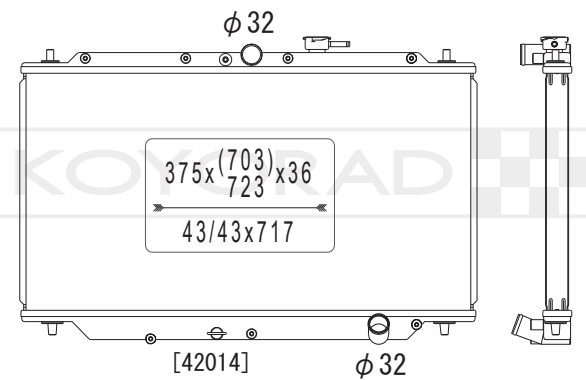

KV080822R

19010 P14 A01 | 19010 P14 A02 0M
19010 P14 A02 | 19010 P14 505

MODEL NAME	VEHICLE CODE	ENGINE	YEAR
PRELUDE MT	E-BB1	H22A	91.09 ~ 96.10
	E-BB4	H22A	91.09 ~ 96.10