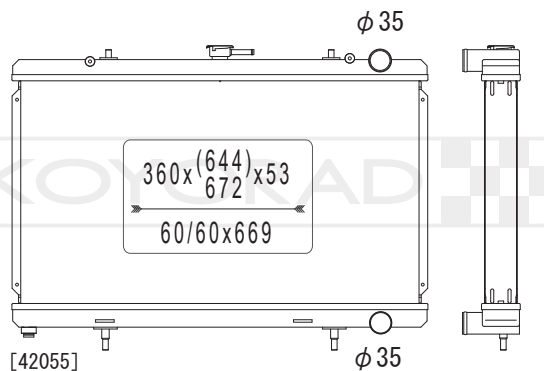

KL020539R

MODEL NAME	VEHICLE CODE	ENGINE	YEAR
SILVIA / 180SX / 200SX / 240SX MT	-	-	~