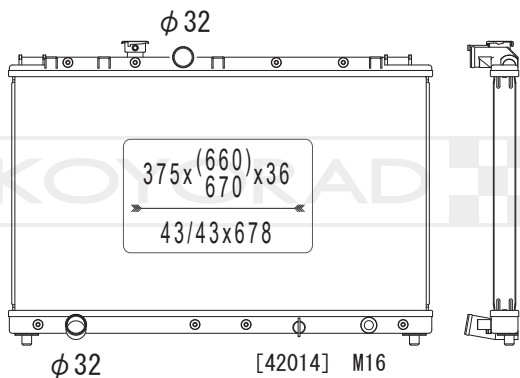

TOYOTA / LEXUS

KV010690R

16400 7A640 | 16400 7A641

MODEL NAME	VEHICLE CODE	ENGINE	YEAR
ALTEZZA / LEXUS IS MT	GF-SXE10	3S-GE	98.10 ~

KL010706R

16400 46060 | 16400 46210
16400 46220

MODEL NAME	VEHICLE CODE	ENGINE	YEAR
SUPRA MT	E-JZA70	1JZ-GTE	90.08 ~ 91.08
	E-JZA70	1JZ-GTE	90.08 ~ 93.05