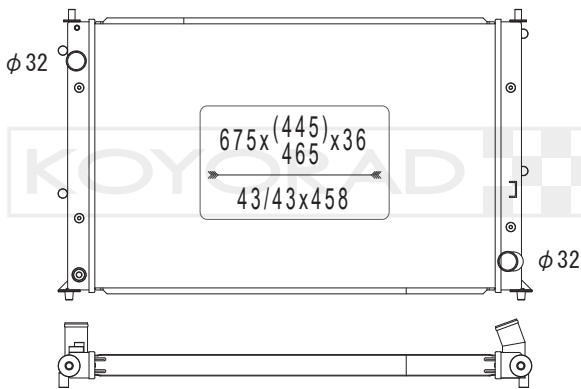

KV083283

19010 5AA A01 | 19010 5AY H01

MODEL NAME	VEHICLE CODE	ENGINE	YEAR
CIVIC MT	FK7	L15B7	17.00 ~

KV083335

19010 5V3 Q51 | 19010 5V3 Z51

MODEL NAME	VEHICLE CODE	ENGINE	YEAR
FIT / JAZZ AT	GK	L15	14.06 ~
	GK5	-	14.00 ~