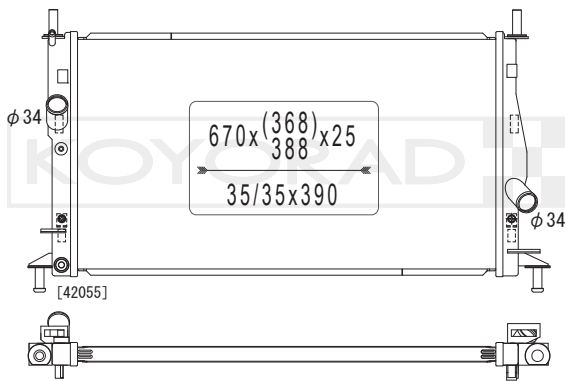

KS061816

Z602 15 200B | Z602 15 200C
Z603 15 200 | L33X 15 200