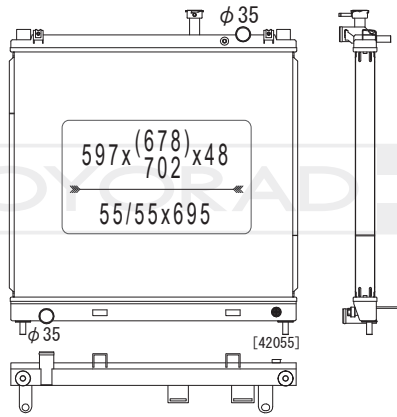

NISSAN / INFINITI

INDEX
TOYOTA
NISSAN
MITSUBISHI
HINO
ISUZU
MAZDA
DAIHATSU
HONDA
SUBARU
SUZUKI
NON-JAPANESE

KH021687

21460 7S000

MODEL NAME	VEHICLE CODE	ENGINE	YEAR
ARMADA / INFINITI MT	-	-	04.00 ~

KH021963

21410 EB30A

MODEL NAME	VEHICLE CODE	ENGINE	YEAR
NAVARA MT	-	-	05.00 ~