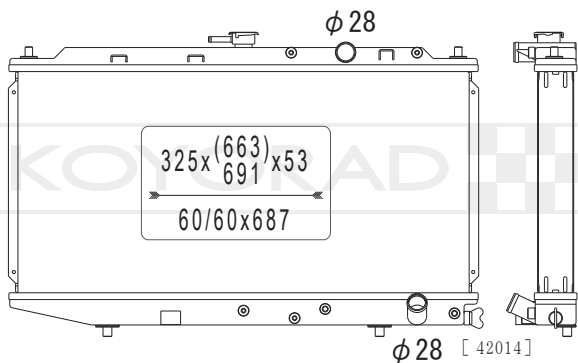

KL080146R

19010 PM3 305 | 19010 PM4 003

MODEL NAME	VEHICLE CODE	ENGINE	YEAR
CIVIC MT	E-EF2	D15B	87.09 ~ 91.09
	E-EF3	ZC	87.09 ~ 91.09
	E-EF4	D15B	87.09 ~ 89.09
	E-EF5	ZC	87.09 ~ 97.02
	E-EF7	ZC	87.09 ~
CR-X MT	E-EF6	D15B	87.09 ~ 92.02
	E-EF7	ZC	87.09 ~ 92.02