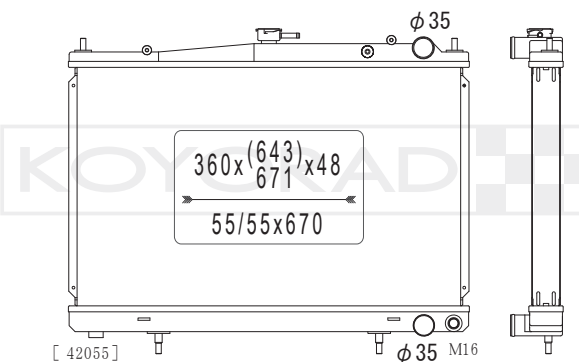

KH020442

21410 15U00

MODEL NAME	VEHICLE CODE	ENGINE	YEAR
SKYLINE MT	E-HCR33	RB25DET	93.08 ~ 99.05
	E-BCNR33	RB26DETT	95.01 ~ 99.01

INDEX

TOYOTA

NISSAN

MITSUBISHI

HINO