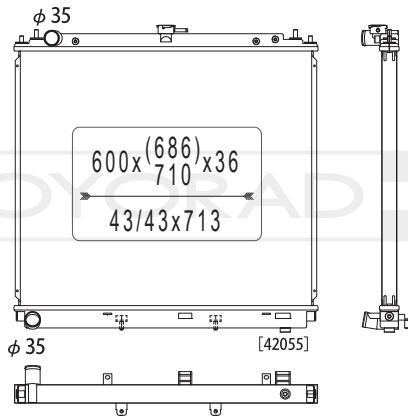

21410 EB30A

MODEL NAME	VEHICLE CODE	ENGINE	YEAR
NAVARA MT	-	-	05.00 ~

KV021963

21410 EB30A

MODEL NAME	VEHICLE CODE	ENGINE	YEAR
NAVARA MT	-	-	05.00 ~

KV022140R

21410 EV00A

MODEL NAME	VEHICLE CODE	ENGINE	YEAR
FAIRLADY Z / 300 ZX MT	CBA-HZ33	VQ35HR	07.01 ~
	CBZ-Z33	VQ35HR	07.01 ~