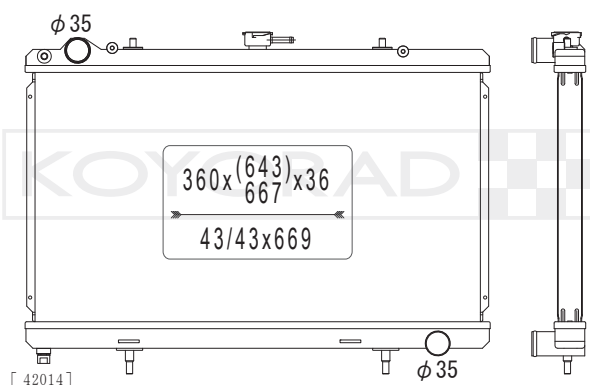

KV020252R

21410 52F00 | 21410 52F01
21410 52F11 | 21410 53F00