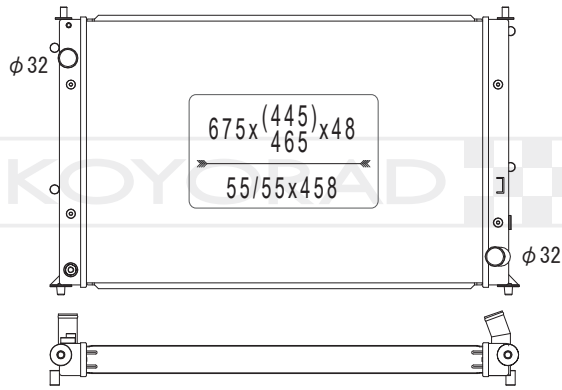

KV083283

19010 5AA A01 | 19010 5AY H01

MODEL NAME	VEHICLE CODE	ENGINE	YEAR
CIVIC MT	FK7	L15B7	17.00 ~

KV083335

19010 5V3 Q51 | 19010 5V3 Z51

MODEL NAME	VEHICLE CODE	ENGINE	YEAR
FIT / JAZZ AT	GK	L15	14.06 ~
	GK5	-	14.00 ~