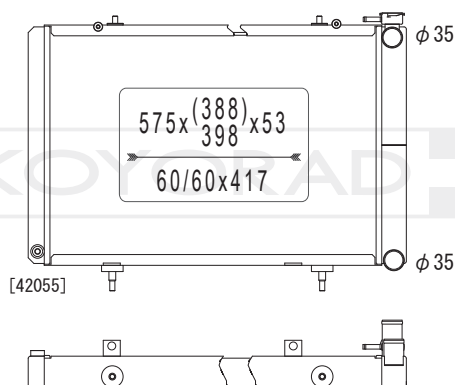

KL020539V

MODEL NAME	VEHICLE CODE	ENGINE	YEAR
SILVIA / 180SX / 200SX / 240SX MT	-	-	~