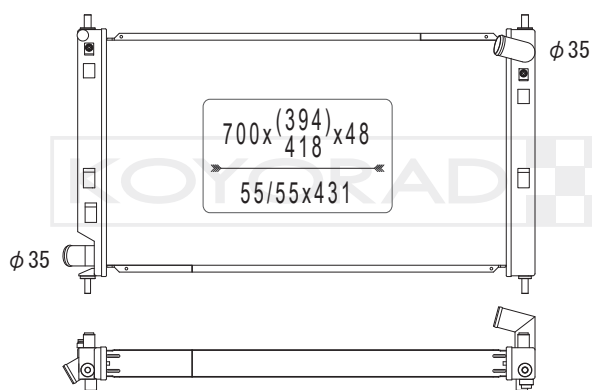

KH032037

1350 A050 | 1350 A294

MODEL NAME	VEHICLE CODE	ENGINE	YEAR
ASX MT	GA6W	4N13	10.04 ~
	XA	4B10	12.08 ~
	XB	4B10	12.08 ~
D5 MT	LDA-CV1W	4N14	13.01 ~
LANCER MT	CX9A	4N13	10.07 ~
LANCER EVOLUTION X MT	CBA-CZ4A	4B11	07.10 ~
OUTLANDER MT	DBA-CW6W	6B31	07.10 ~