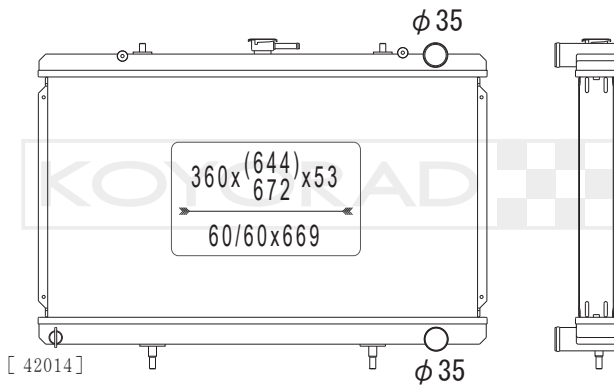

KL020172R

21410 35F00 | 21410 38F01
21410 40F11

MODEL NAME	VEHICLE CODE	ENGINE	YEAR
SILVIA / 180SX / 200SX / 240SX MT	E-S13	CA18DET	88.05 ~ 90.01
	E-S13	CA18DE	88.05 ~ 90.01