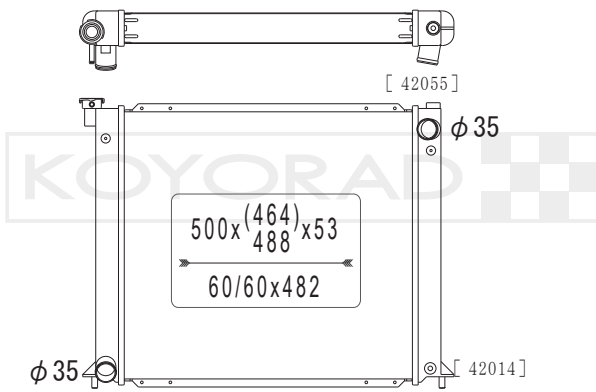

KL020243R

21410 40P00

MODEL NAME	VEHICLE CODE	ENGINE	YEAR
FAIRLADY / 300 ZX MT	E-CZ32	VG30DETT	89.07 ~ 00.08
	E-GCZ32	VG30DETT	89.07 ~ 00.08