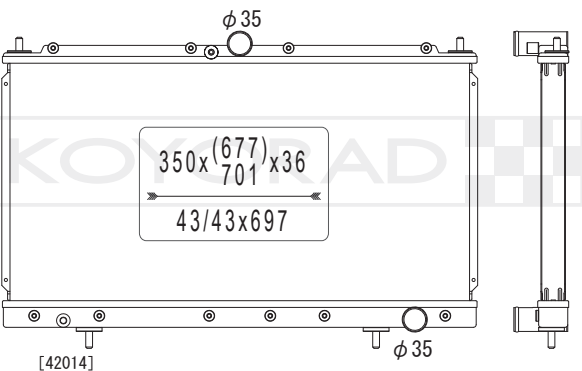

KH030939

MODEL NAME	VEHICLE CODE	ENGINE	YEAR
LANCER EVOLUTION 4, 5, 6 MT	CF-CP9A	4G63	~
	E-CN9A	4G63	~
	GF-CP9A	4G63	~