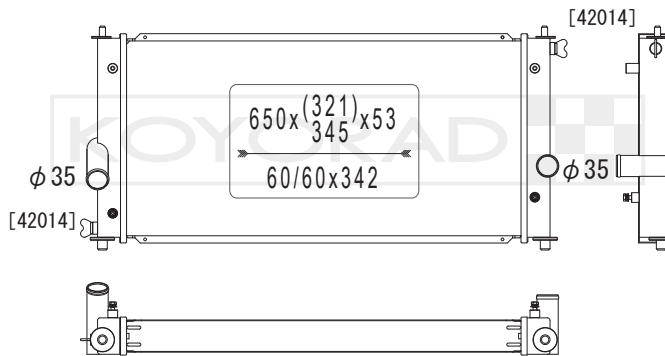

MODEL NAME	VEHICLE CODE	ENGINE	YEAR
MR-S / MR-2 SPYDER MT	GH-ZZW30	1ZZ-FE	99.10 ~ 00.08
	TA-ZZW30	1ZZ-FE	00.08 ~
	TA-ZZW30	1ZZ-FE	00.08 ~

KV010934R

16400 46560 | 16400 46561