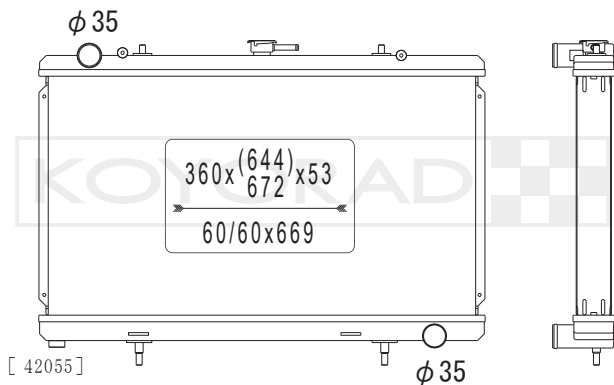

NISSAN / INFINITI

KL020252R

21410 52F00 | 21410 52F01
21410 52F11 | 21410 53F00

MODEL NAME	VEHICLE CODE	ENGINE	YEAR
SILVIA / 180SX / 200SX / 240SX MT	E-PS13	SR20DE	90.01 ~ 93.10
	E-PS13	SR20DET	90.01 ~ 93.10
	E-RPS13	SR20DET	90.01 ~ 93.10
	E-RPS13	SR20DET	91.04 ~ 98.11