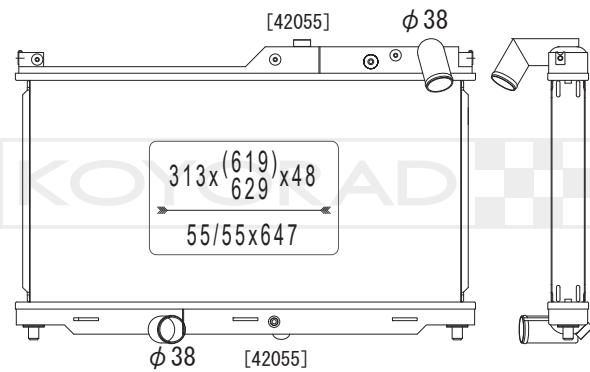

MODEL NAME	VEHICLE CODE	ENGINE	YEAR
RX-7 MT	E-FD3S	13B-T	91.10 ~
	GF-FD3S		~

KL060644N

N3A1 15 200 | N3A1 15 200A