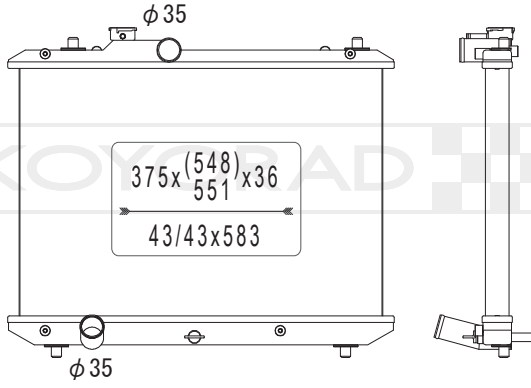

KV101969R

17700 63J00

MODEL NAME	VEHICLE CODE	ENGINE	YEAR
SWIFT / SWIFT SPORT MT	DBA-ZC11S	M13A	04.11 ~
	CBA-ZC31S	M16A	05.09 ~