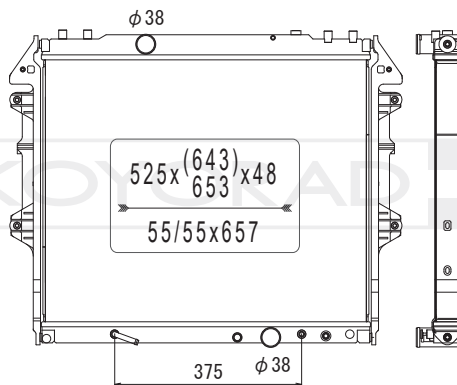

KH011852

16400 0L150

MODEL NAME	VEHICLE CODE	ENGINE	YEAR
INNOVA AT	-	2KZ-FTV	04.08 ~