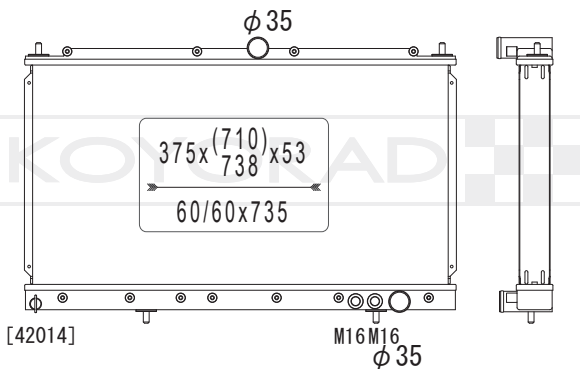

MB605453

MODEL NAME	VEHICLE CODE	ENGINE	YEAR
GTO / 3000GT MT	E-Z15A	6G72	90.09 ~ 91.12
	E-Z16A	6G72	90.09 ~ 92.09

KV030258

MB605453

MODEL NAME	VEHICLE CODE	ENGINE	YEAR
GTO / 3000GT MT	E-Z15A	6G72	90.09 ~ 91.12
	E-Z16A	6G72	90.09 ~ 92.09