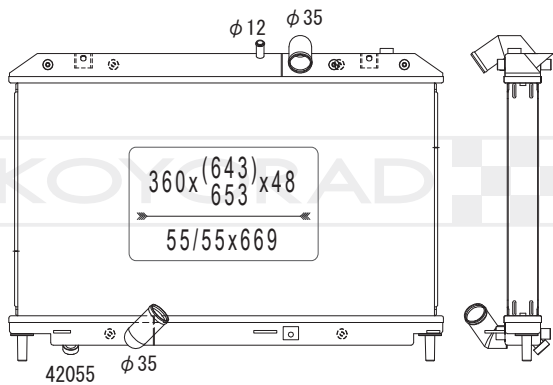

N3R1 15 200B

MODEL NAME	VEHICLE CODE	ENGINE	YEAR
RX-8 V MOUNT MT	-	-	~

KH062883V

N3R1 15 200B

MODEL NAME	VEHICLE CODE	ENGINE	YEAR
RX-8 V MOUNT MT	-	-	~

KH062981

UK01 15 200B

MODEL NAME	VEHICLE CODE	ENGINE	YEAR
BT-50 MT	B32P	P5AT	11.10 ~