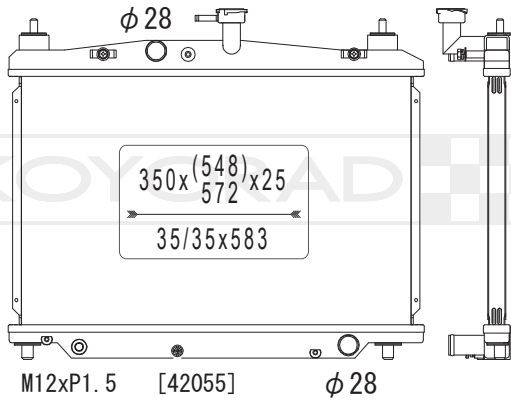

MODEL NAME	VEHICLE CODE	ENGINE	YEAR
MAZDA 3 MT	-	-	10.00 ~

KS062530

ZYE9 15 200

MODEL NAME	VEHICLE CODE	ENGINE	YEAR
MAZDA 2 MT	-	-	03.01 ~

KV062779

MODEL NAME	VEHICLE CODE	ENGINE	YEAR
MAZDA 3 MT	-	-	~

KH062883