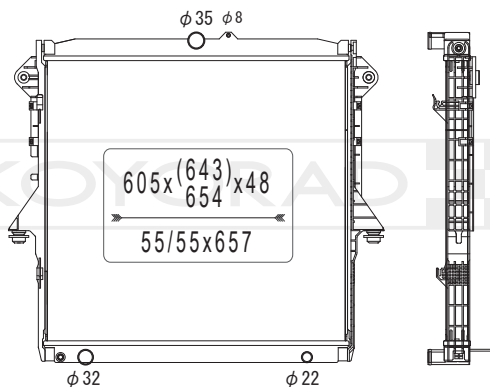

KH062981

UK01 15 200B

MODEL NAME	VEHICLE CODE	ENGINE	YEAR
BT-50 MT	B32P	P5AT	11.10 ~

KH063144

MODEL NAME	VEHICLE CODE	ENGINE	YEAR
RX-7 MT	-	-	~