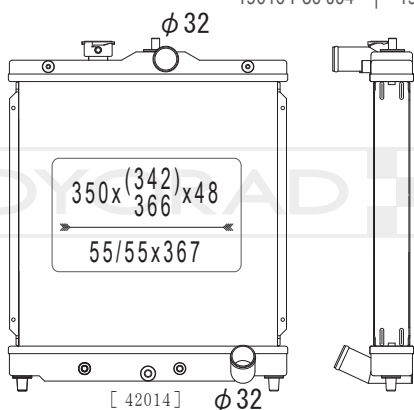

KH080300

19010 P30 J02 | 19010 P30 J03
19010 P30 J04 | 19010 P54 305

MODEL NAME	VEHICLE CODE	ENGINE	YEAR
CIVIC / CIVIC FERIO MT	E-EG6	B16A	91.09 ~ 95.09
	E-EG9	B16A	91.09 ~ 95.09
	CR-X MT	E-EG2	B16A

KL080300R