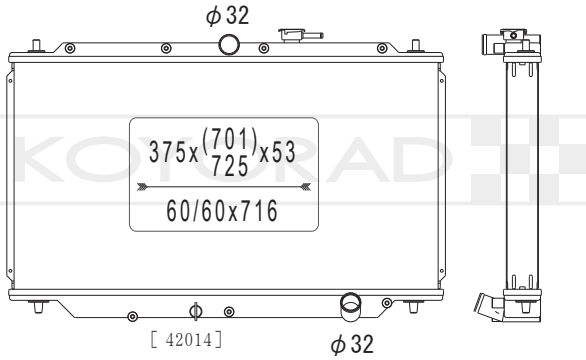

KL080822R

19010 P14 A01 | 19010 P14 A02 0M
19010 P14 A02 | 19010 P14 505

MODEL NAME	VEHICLE CODE	ENGINE	YEAR
PRELUDE MT	E-BB1	H22A	91.09 ~ 96.10
	E-BB4	H22A	91.09 ~ 96.10