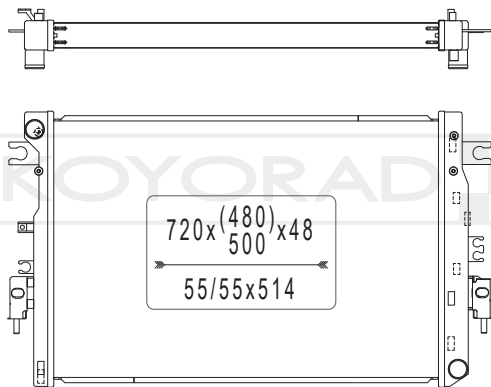

MODEL NAME	VEHICLE CODE	ENGINE	YEAR
GT-R TBO MT	-	-	~

KH023337

21410 4JA1A