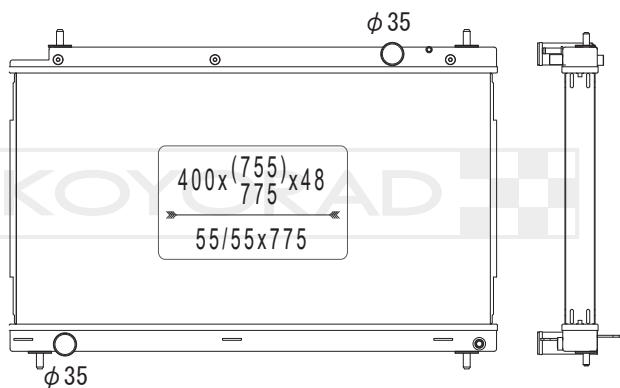

KH863436

21410 MP100 H3

MODEL NAME	VEHICLE CODE	ENGINE	YEAR
LUXGEN U7 AT	-	-	~