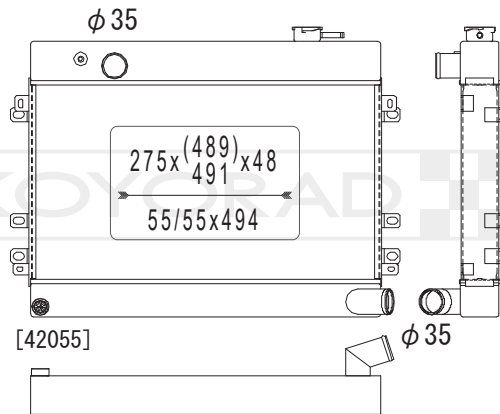

21410 JF00A

MODEL NAME	VEHICLE CODE	ENGINE	YEAR
GT-R MT	-	-	~

KH022360U06

21410 JF00A

MODEL NAME	VEHICLE CODE	ENGINE	YEAR
GT-R MT	-	-	~

NISSAN / INFINITI

KH022598

MODEL NAME	VEHICLE CODE	ENGINE	YEAR
DATSUN 510 MT	-	-	~