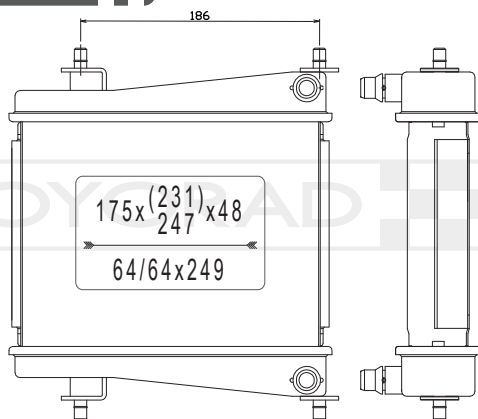

KH013490

16400 66140 | 16400 17321

MODEL NAME	VEHICLE CODE	ENGINE	YEAR
LANDCRUISER	FZJ105	1FZFE	98.01 ~ 2.09
	HZJ105	1HZ	98.01 ~ 7.08

KH423660

16400 WAA04 | 1711 8 672 237

MODEL NAME	VEHICLE CODE	ENGINE	YEAR
BMW Z4	G29	B58B30C	18.11 ~
TOYOTA SUPRA	DB41 / DB42	B58	18.00 ~ 20.00