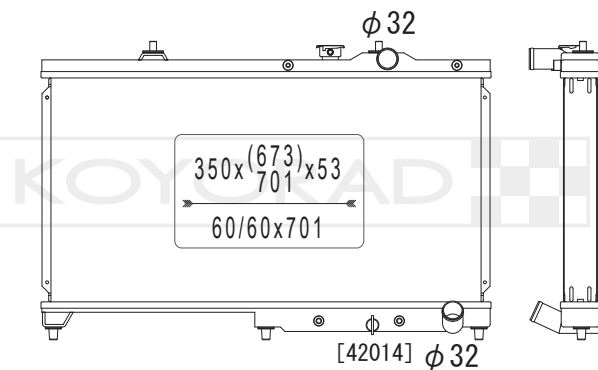

KL081225R

MODEL NAME	VEHICLE CODE	ENGINE	YEAR
CIVIC MT	E-EG6	B16A	91.09 ~ 95.09
CIVIC FERIO MT	E-EG9	B16A	91.09 ~ 95.09