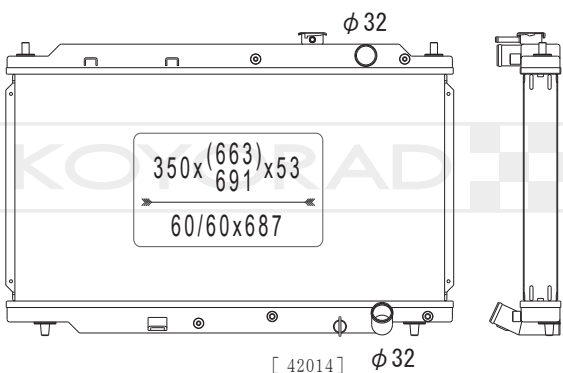

MODEL NAME	VEHICLE CODE	ENGINE	YEAR
ACCORD / TORNEO MT	E-CF3	F18B	97.08 ~ 99.01
	E-CF4	F20B	97.08 ~
	GF-CF3	F18B	99.01 ~ 00.06
	GH-CF3	F18B	00.06 ~

KL080677R

19010 P75 A53

MODEL NAME	VEHICLE CODE	ENGINE	YEAR
INTEGRA / ACURA INTEGRA MT	E-DB7	B18B	93.07 ~ 95.08
	E-DB8	B18C	93.07 ~
	E-DC2	B18C	93.05 ~